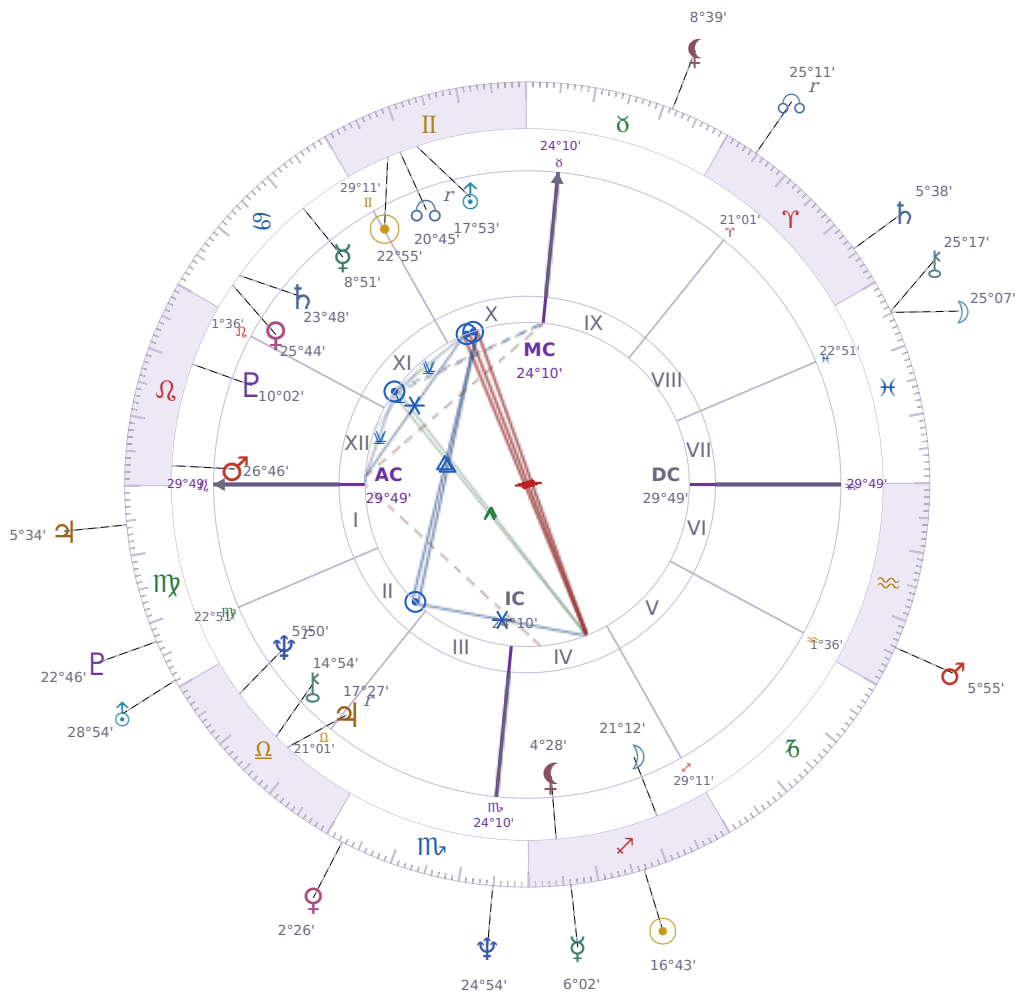

DAILY HOROSCOPE

Donald John Trump

President of the United States (2017–2021; since 2025)

♊ Gemini June 14, 1946 10:54 New York City

Saturday, 9 December 1967

TRANSITS FOR TODAY

☉ Sun	in ♐ Sagittarius	16°43'23"
☾ Moon	in ♓ Pisces	25°07'23"
☿ Mercury	in ♐ Sagittarius	6°02'48"
♀ Venus	in ♏ Scorpio	2°26'34"
♂ Mars	in ♒ Aquarius	5°55'26"
♃ Jupiter	in ♍ Virgo	5°34'24"
♄ Saturn	in ♈ Aries	5°38'47"

♅ Uranus	in	♍ Virgo	28°54'19"
♆ Neptune	in	♏ Scorpio	24°54'25"
♇ Pluto	in	♍ Virgo	22°47'00"
♄ Chiron	in	♓ Pisces	25°17'39"
♁ NNode	in	♈ Aries Rx	25°11'03"
♁ Lilith	in	♉ Taurus	8°39'04"