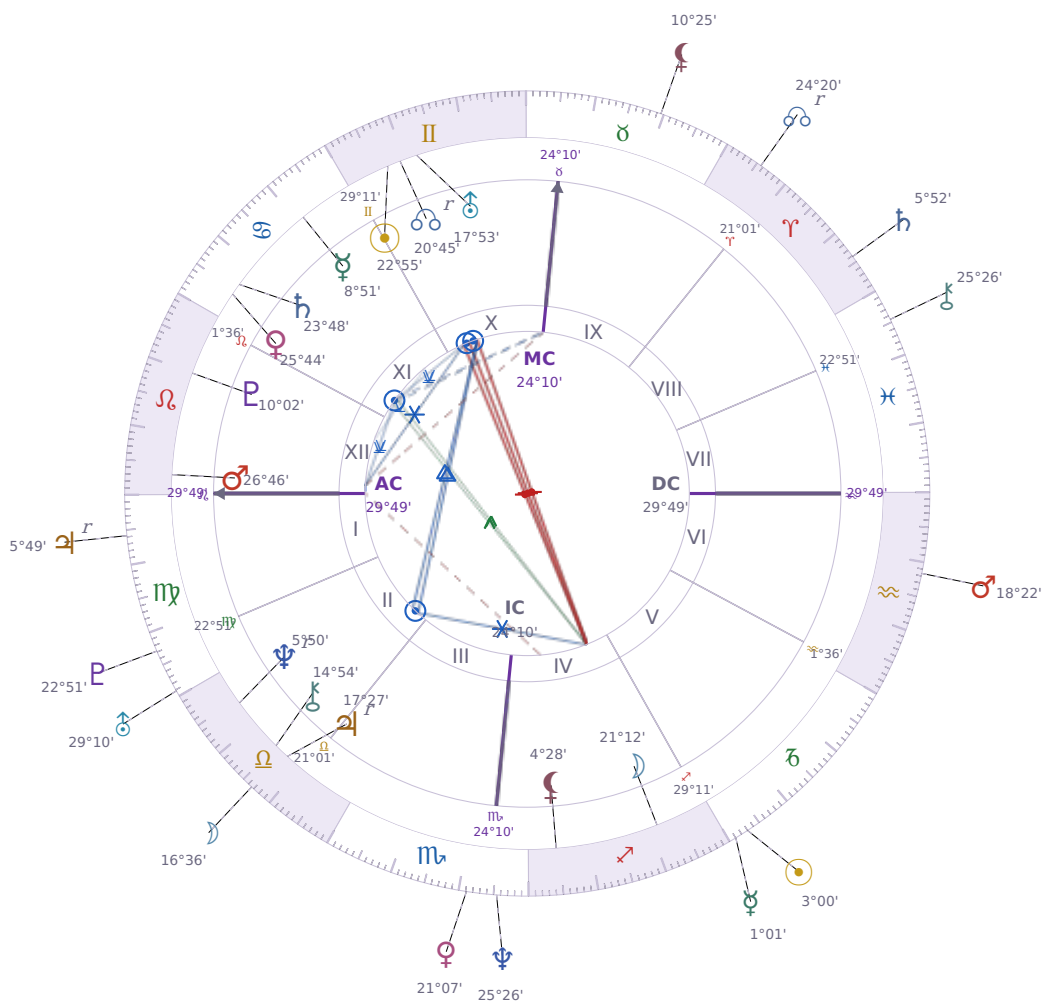

DAILY HOROSCOPE

Donald John Trump

President of the United States (2017–2021; since 2025)

♊ Gemini June 14, 1946 10:54 New York City

Monday, 25 December 1967

TRANSITS FOR TODAY

☉ Sun	in ♑ Capricorn	3°00'07"
☾ Moon	in ♎ Libra	16°36'36"
☿ Mercury	in ♑ Capricorn	1°01'06"
♀ Venus	in ♏ Scorpio	21°07'55"
♂ Mars	in ♒ Aquarius	18°22'00"
♃ Jupiter	in ♍ Virgo Rx	5°49'33"
♄ Saturn	in ♈ Aries	5°52'51"

♅ Uranus	in ♍ Virgo	29°10'22"
♆ Neptune	in ♏ Scorpio	25°26'38"
♇ Pluto	in ♍ Virgo	22°51'41"
♁ Chiron	in ♓ Pisces	25°26'42"
♁ NNode	in ♈ Aries Rx	24°20'14"
♁ Lilith	in ♉ Taurus	10°25'28"

NATAL PLANETS

☉ Sun	in ♊ Gemini	22°55'42"	X
☾ Moon	in ♐ Sagittarius	21°12'12"	IV
☿ Mercury	in ♋ Cancer	8°51'34"	XI
♀ Venus	in ♋ Cancer	25°44'17"	XI
♂ Mars	in ♌ Leo	26°46'33"	XII
♃ Jupiter	in ♎ Libra	17°27'07"	II Rx
♄ Saturn	in ♋ Cancer	23°48'56"	XI
♅ Uranus	in ♊ Gemini	17°53'35"	X
♆ Neptune	in ♎ Libra	5°50'31"	II Rx
♇ Pluto	in ♌ Leo	10°02'32"	XII
♁ Chiron	in ♎ Libra	14°54'44"	II
♁ North Node	in ♊ Gemini	20°45'24"	X Rx
♁ Lilith	in ♐ Sagittarius	4°28'48"	IV

KEY DATE

☿ Mercury enters ♑ Capricorn

Mercury entering *Capricorn* shifts how you talk and think toward **practical results** — you'll notice yourself cutting out small talk and focusing on what actually matters at work or in conversations. People around you tend to **respect the directness** more during this time, even if your words feel plainer than usual, because *Capricorn* makes communication **efficient and honest**. At work especially, **planning and problem-solving** feel sharper; *Mercury* here rewards you for thinking several steps ahead instead of reacting on the spot.