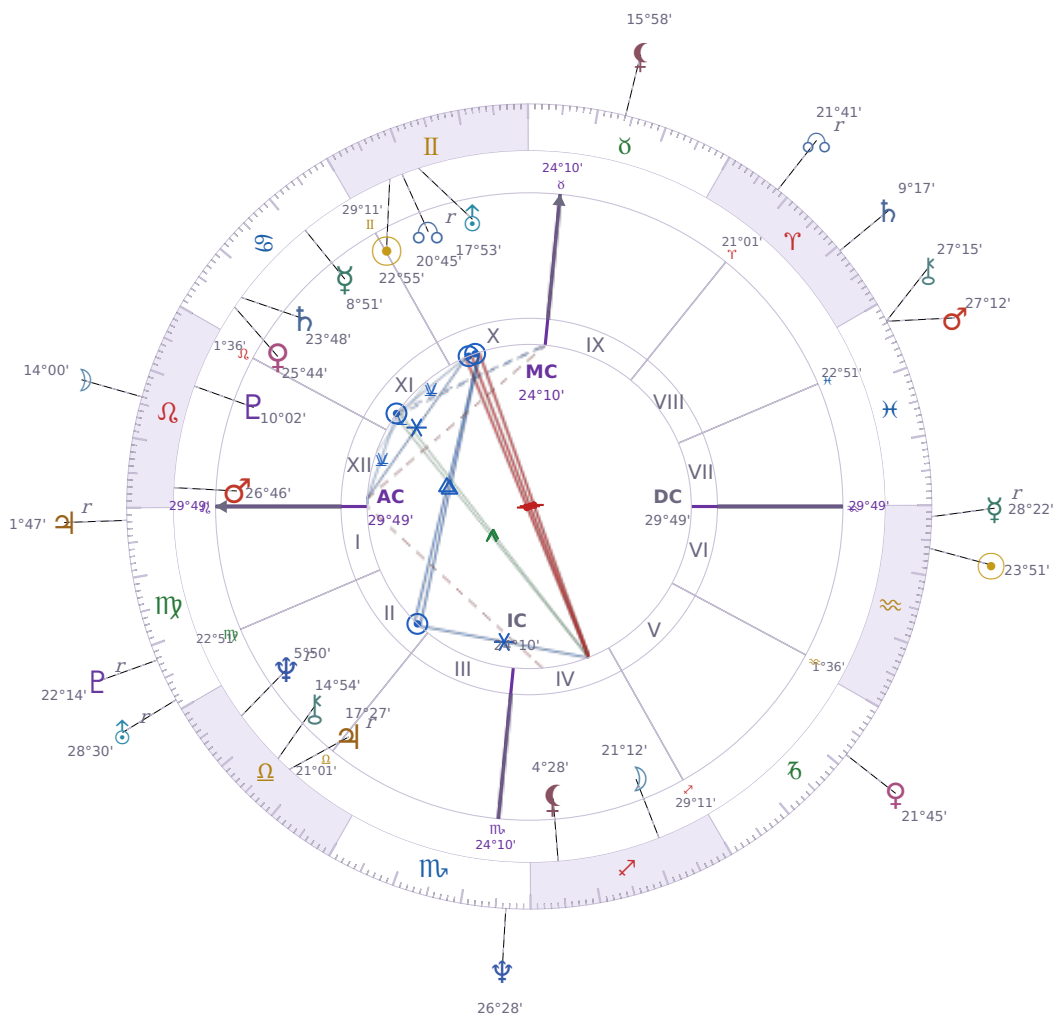

DAILY HOROSCOPE

Donald John Trump

President of the United States (2017–2021; since 2025)

♊ Gemini June 14, 1946 10:54 New York City

Tuesday, 13 February 1968

TRANSITS FOR TODAY

☉ Sun	in ♒ Aquarius	23°51'12"
☾ Moon	in ♌ Leo	14°00'32"
☿ Mercury	in ♒ Aquarius Rx	28°22'12"
♀ Venus	in ♑ Capricorn	21°45'36"
♂ Mars	in ♓ Pisces	27°12'37"
♃ Jupiter	in ♍ Virgo Rx	1°47'21"
♄ Saturn	in ♈ Aries	9°17'31"

♅ Uranus	in ♍ Virgo Rx	28°30'30"
♆ Neptune	in ♏ Scorpio	26°28'35"
♇ Pluto	in ♍ Virgo Rx	22°14'44"
♁ Chiron	in ♓ Pisces	27°15'12"
♊ NNode	in ♈ Aries Rx	21°41'24"
♁ Lilith	in ♉ Taurus	15°58'12"

## KEY TRANSIT FACTORS