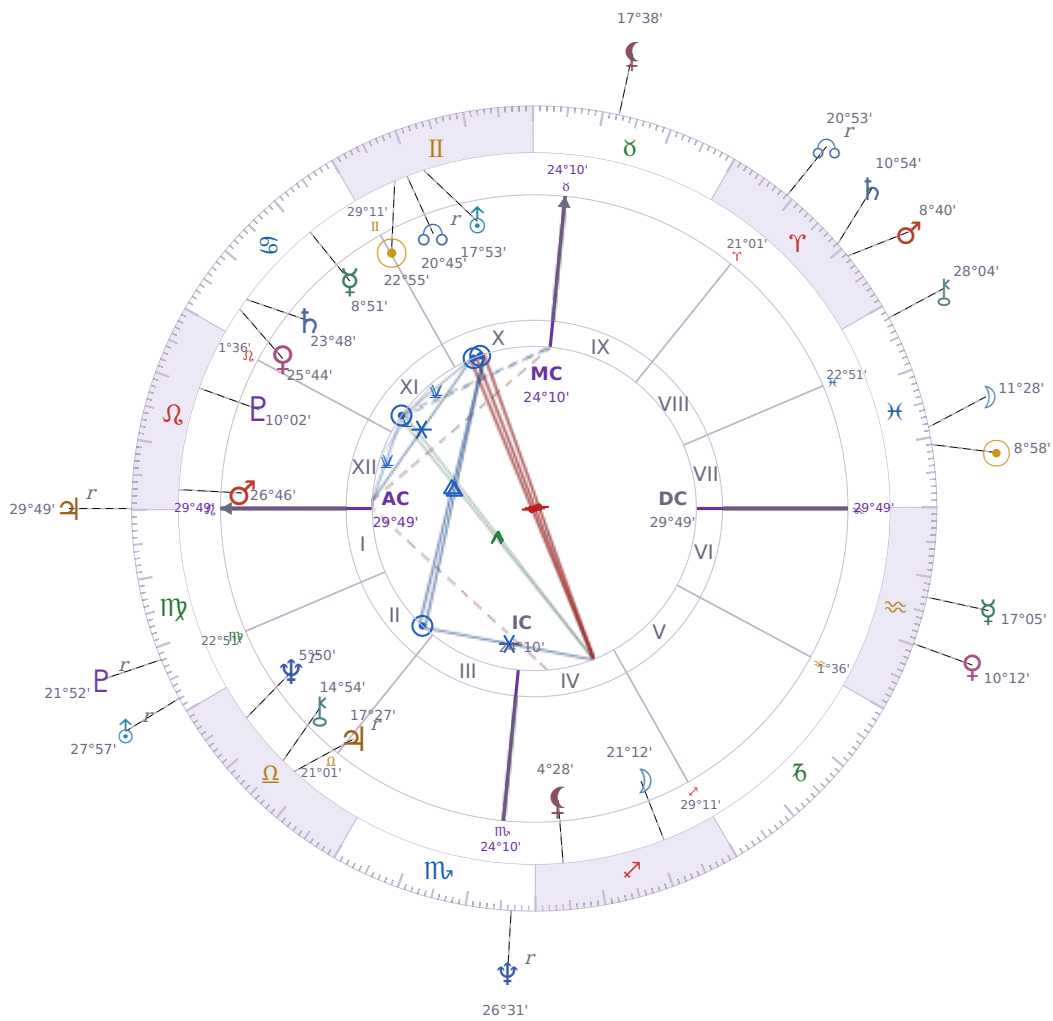

DAILY HOROSCOPE

Donald John Trump

President of the United States (2017–2021; since 2025)

♊ Gemini June 14, 1946 10:54 New York City

Wednesday, 28 February 1968

TRANSITS FOR TODAY

☉ Sun	in ♓ Pisces	8°58'09"
☾ Moon	in ♓ Pisces	11°28'18"
☿ Mercury	in ♒ Aquarius	17°05'48"
♀ Venus	in ♒ Aquarius	10°12'37"
♂ Mars	in ♈ Aries	8°40'00"
♃ Jupiter	in ♌ Leo Rx	29°49'31"
♄ Saturn	in ♈ Aries	10°54'09"

♅ Uranus	in ♍ Virgo Rx	27°57'13"
♆ Neptune	in ♏ Scorpio Rx	26°31'51"
♇ Pluto	in ♍ Virgo Rx	21°52'38"
♁ Chiron	in ♓ Pisces	28°04'16"
♋ NNode	in ♈ Aries Rx	20°53'45"
♁ Lilith	in ♉ Taurus	17°38'06"

NATAL PLANETS