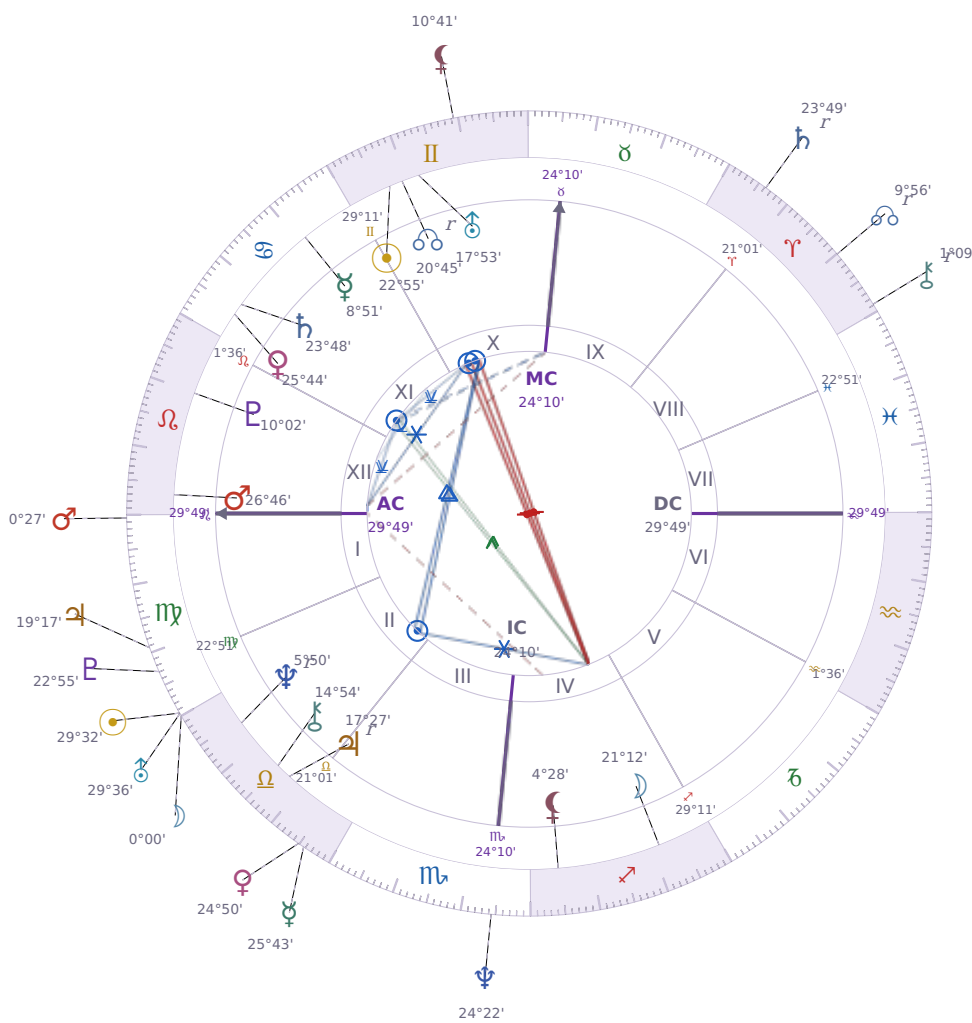

DAILY HOROSCOPE

Donald John Trump

President of the United States (2017–2021; since 2025)

♊ Gemini June 14, 1946 10:54 New York City

Sunday, 22 September 1968

TRANSITS FOR TODAY

☉ Sun	in ♍ Virgo	29°32'00"
☾ Moon	in ♎ Libra	0°00'08"
☿ Mercury	in ♎ Libra	25°43'34"
♀ Venus	in ♎ Libra	24°50'55"
♂ Mars	in ♍ Virgo	0°27'15"
♃ Jupiter	in ♍ Virgo	19°17'57"
♄ Saturn	in ♈ Aries Rx	23°49'14"

♅ Uranus	in ♍ Virgo	29°36'38"
♆ Neptune	in ♏ Scorpio	24°22'23"
♇ Pluto	in ♍ Virgo	22°55'43"
♁ Chiron	in ♈ Aries Rx	1°09'05"
♁ NNode	in ♈ Aries Rx	9°56'05"
♁ Lilith	in ♊ Gemini	10°41'26"

NATAL PLANETS

☉ Sun	in ♊ Gemini	22°55'42"	X
☾ Moon	in ♐ Sagittarius	21°12'12"	IV
☿ Mercury	in ♋ Cancer	8°51'34"	XI
♀ Venus	in ♋ Cancer	25°44'17"	XI
♂ Mars	in ♌ Leo	26°46'33"	XII
♃ Jupiter	in ♎ Libra	17°27'07"	II Rx
♄ Saturn	in ♋ Cancer	23°48'56"	XI
♅ Uranus	in ♊ Gemini	17°53'35"	X
♆ Neptune	in ♎ Libra	5°50'31"	II Rx
♇ Pluto	in ♌ Leo	10°02'32"	XII
♁ Chiron	in ♎ Libra	14°54'44"	II
♁ North Node	in ♊ Gemini	20°45'24"	X Rx
♁ Lilith	in ♐ Sagittarius	4°28'48"	IV

KEY DATE

♂ Mars enters ♍ Virgo

Mars in *Virgo* pushes you to focus your energy on **details and efficiency** rather than big dramatic moves, so you'll likely find yourself fixing things, organizing workspaces, or solving small problems that pile up. At work and in relationships, this transit brings a **critical eye** — people become more direct about what isn't working and more willing to **do the unglamorous tasks** that actually get results. When *Mars* lands here, impatience with sloppy work or vague plans shows up quickly, so **clear systems and practical action** tend to win over charm or wishful thinking.