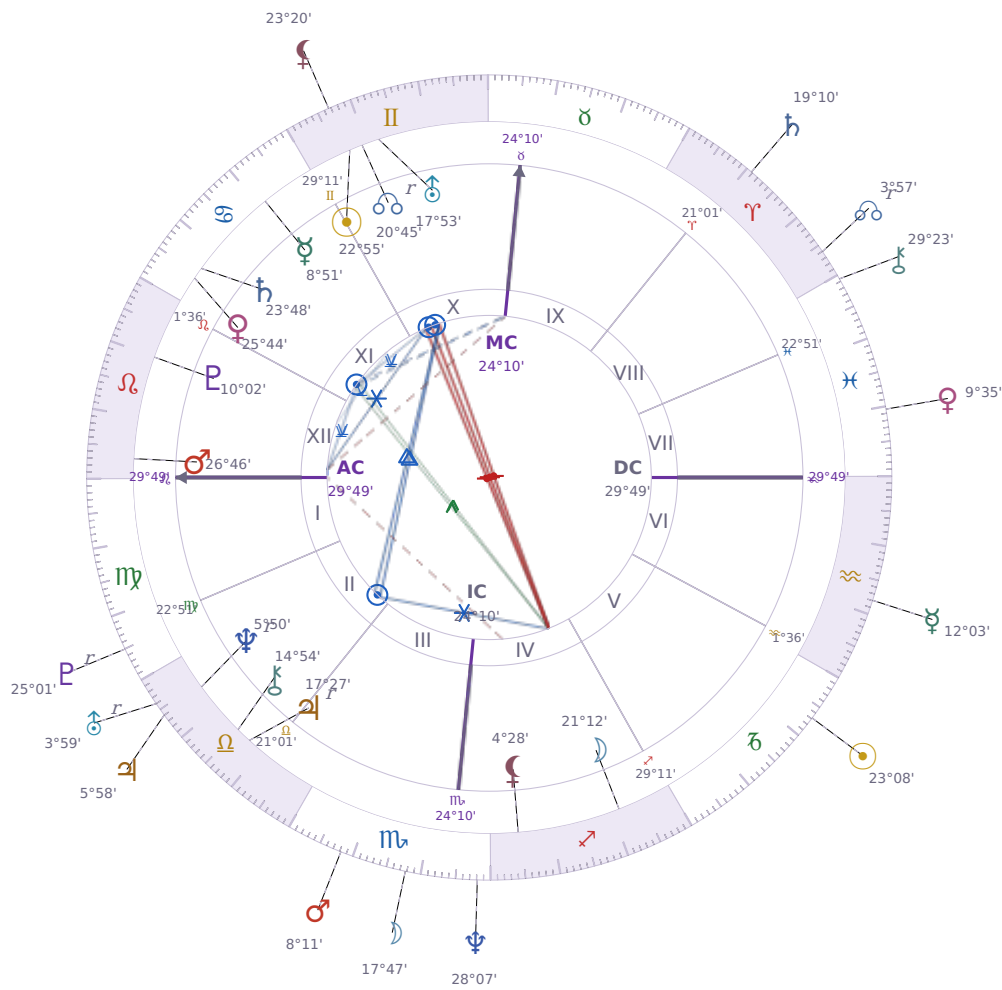

DAILY HOROSCOPE

Donald John Trump

President of the United States (2017–2021; since 2025)

♊ Gemini June 14, 1946 10:54 New York City

Monday, 13 January 1969

TRANSITS FOR TODAY

☉ Sun	in ♐ Capricorn	23°08'22"
☾ Moon	in ♏ Scorpio	17°47'03"
☿ Mercury	in ♒ Aquarius	12°03'05"
♀ Venus	in ♓ Pisces	9°35'57"
♂ Mars	in ♏ Scorpio	8°11'30"
♃ Jupiter	in ♎ Libra	5°58'40"
♄ Saturn	in ♈ Aries	19°10'50"