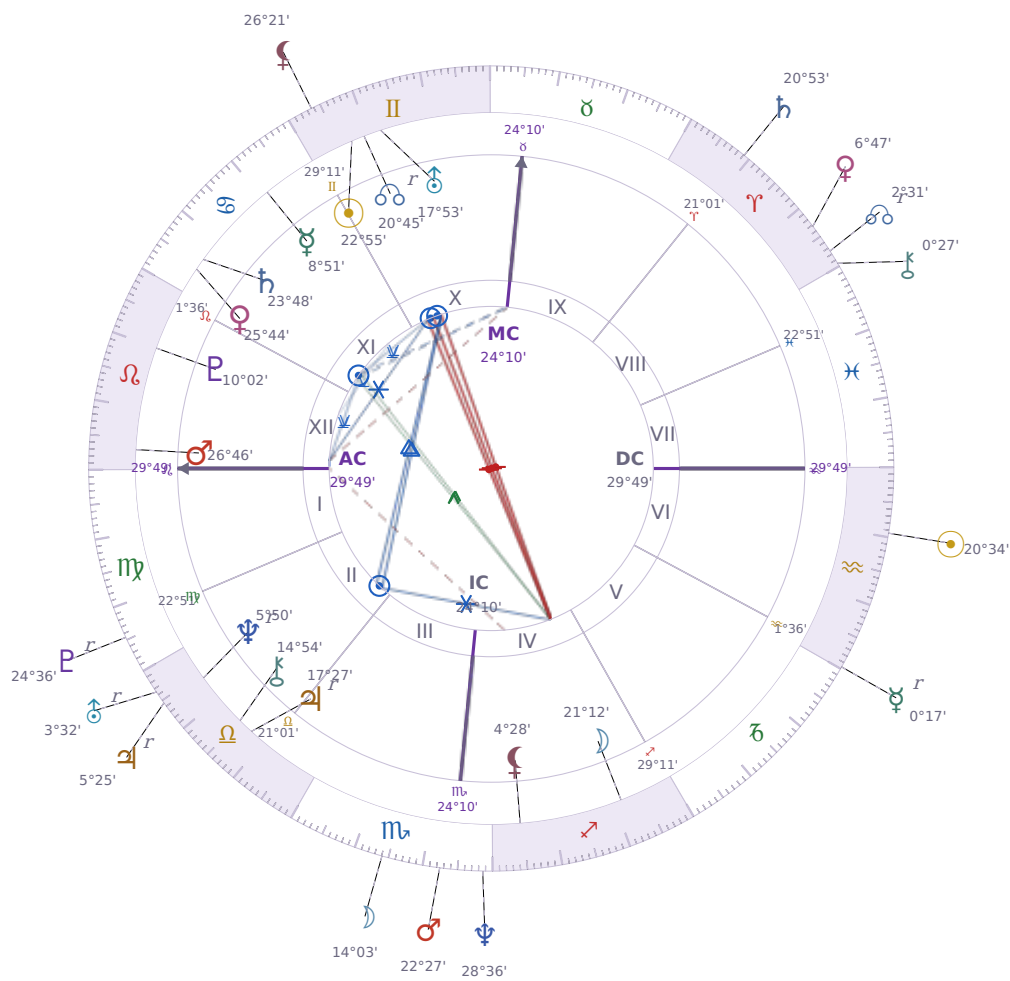

DAILY HOROSCOPE

Donald John Trump

President of the United States (2017–2021; since 2025)

♊ Gemini June 14, 1946 10:54 New York City

Sunday, 9 February 1969

TRANSITS FOR TODAY

☉ Sun	in ♒ Aquarius	20°34'17"
☾ Moon	in ♏ Scorpio	14°03'59"
☿ Mercury	in ♒ Aquarius Rx	0°17'51"
♀ Venus	in ♈ Aries	6°47'56"
♂ Mars	in ♏ Scorpio	22°27'45"
♃ Jupiter	in ♎ Libra Rx	5°25'40"
♄ Saturn	in ♈ Aries	20°53'27"