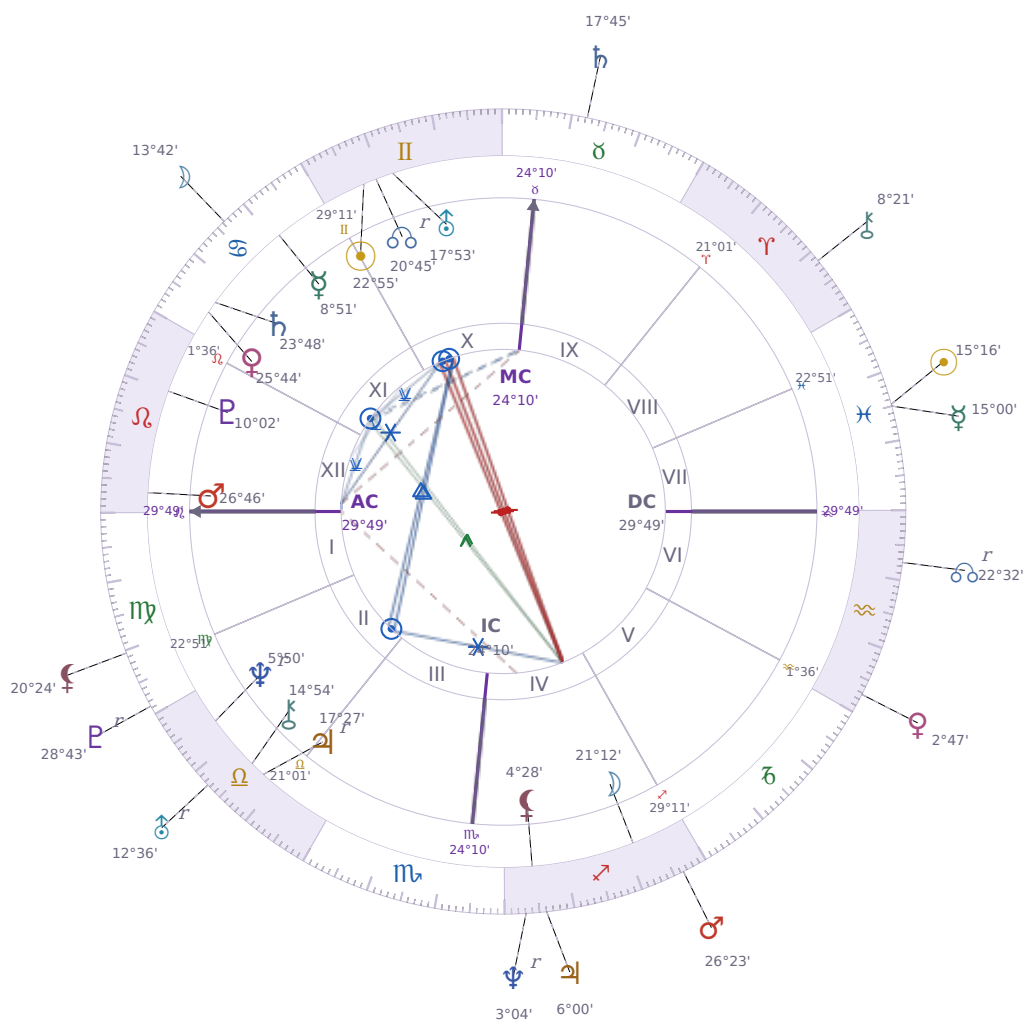

DAILY HOROSCOPE

Donald John Trump

President of the United States (2017–2021; since 2025)

♊ Gemini June 14, 1946 10:54 New York City

Saturday, 6 March 1971

TRANSITS FOR TODAY

☉ Sun	in ♓ Pisces	15°16'04"
☾ Moon	in ♋ Cancer	13°42'40"
☿ Mercury	in ♓ Pisces	15°00'08"
♀ Venus	in ♒ Aquarius	2°47'28"
♂ Mars	in ♐ Sagittarius	26°23'39"
♃ Jupiter	in ♐ Sagittarius	6°00'33"
♄ Saturn	in ♉ Taurus	17°45'34"

♅ Uranus	in ♎ Libra Rx	12°36'58"
♆ Neptune	in ♐ Sagittarius Rx	3°04'23"
♇ Pluto	in ♍ Virgo Rx	28°43'31"
♁ Chiron	in ♈ Aries	8°22'00"
♊ NNode	in ♒ Aquarius Rx	22°32'42"
♁ Lilith	in ♍ Virgo	20°24'13"

NATAL PLANETS

KEY DATE

♆ Neptune stations Retrograde

Neptune stationing retrograde marks the point where **clarity takes a step back** in the areas it governs — dreams, beliefs, creativity, and what you're willing to believe about yourself or others. During this period, people often notice **confusion returning to situations** they thought were settled, delays in creative projects, or the need to rethink agreements that felt unclear to begin with. *Neptune* retrograde typically brings **reality checks** that strip away wishful thinking, so you may spot where you've been fooling yourself or where someone else's promises don't actually add up.

Saturday · ♄ Saturn

Colors: Violet

Stone: Obsidian

Number: 8