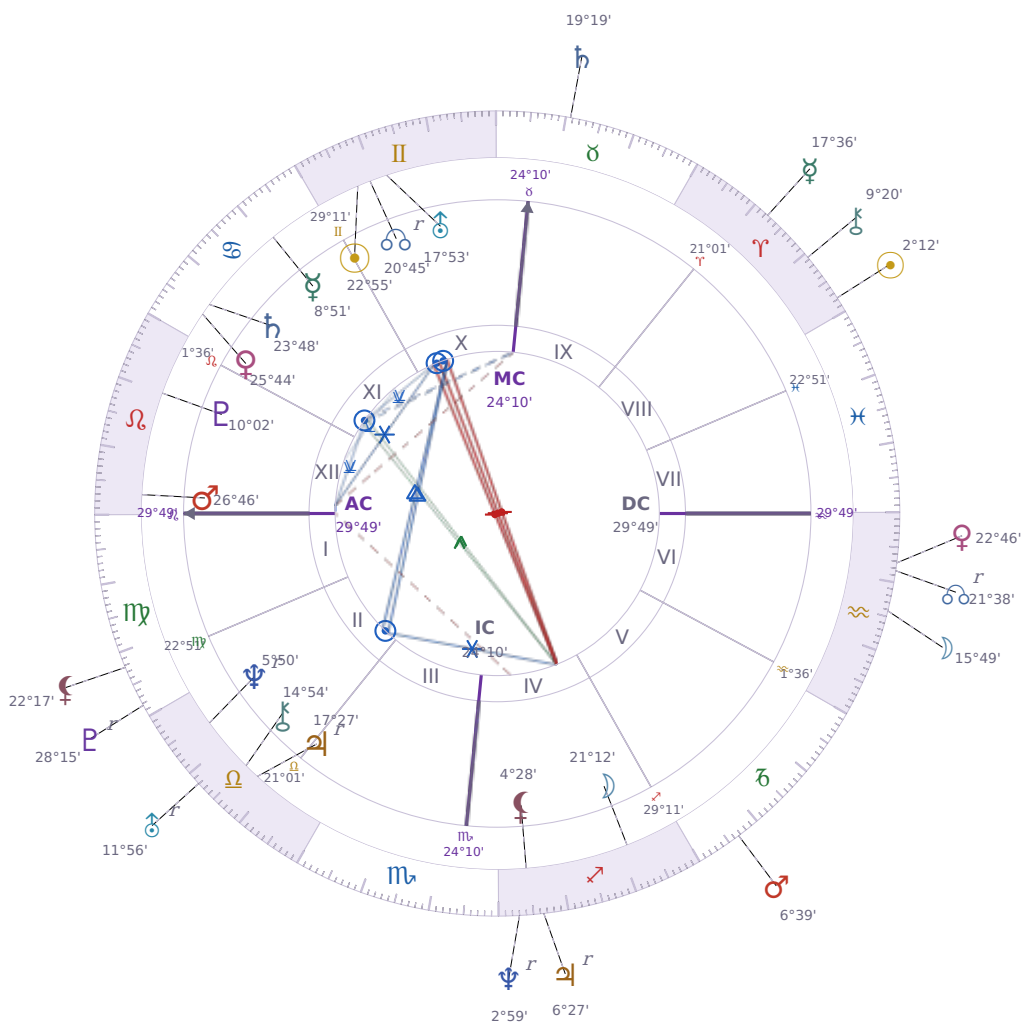

DAILY HOROSCOPE

Donald John Trump

President of the United States (2017–2021; since 2025)

♊ Gemini June 14, 1946 10:54 New York City

Tuesday, 23 March 1971

TRANSITS FOR TODAY

☉ Sun	in ♈ Aries	2°12'27"
☾ Moon	in ♒ Aquarius	15°49'08"
☿ Mercury	in ♈ Aries	17°36'34"
♀ Venus	in ♒ Aquarius	22°46'33"
♂ Mars	in ♐ Capricorn	6°39'53"
♃ Jupiter	in ♐ Sagittarius Rx	6°27'25"
♄ Saturn	in ♉ Taurus	19°19'21"

♅ Uranus	in ♎ Libra Rx	11°56'16"
♆ Neptune	in ♐ Sagittarius Rx	2°59'12"
♇ Pluto	in ♍ Virgo Rx	28°15'55"
♁ Chiron	in ♈ Aries	9°20'05"
♊ NNode	in ♒ Aquarius Rx	21°38'41"
♁ Lilith	in ♍ Virgo	22°17'29"

NATAL PLANETS