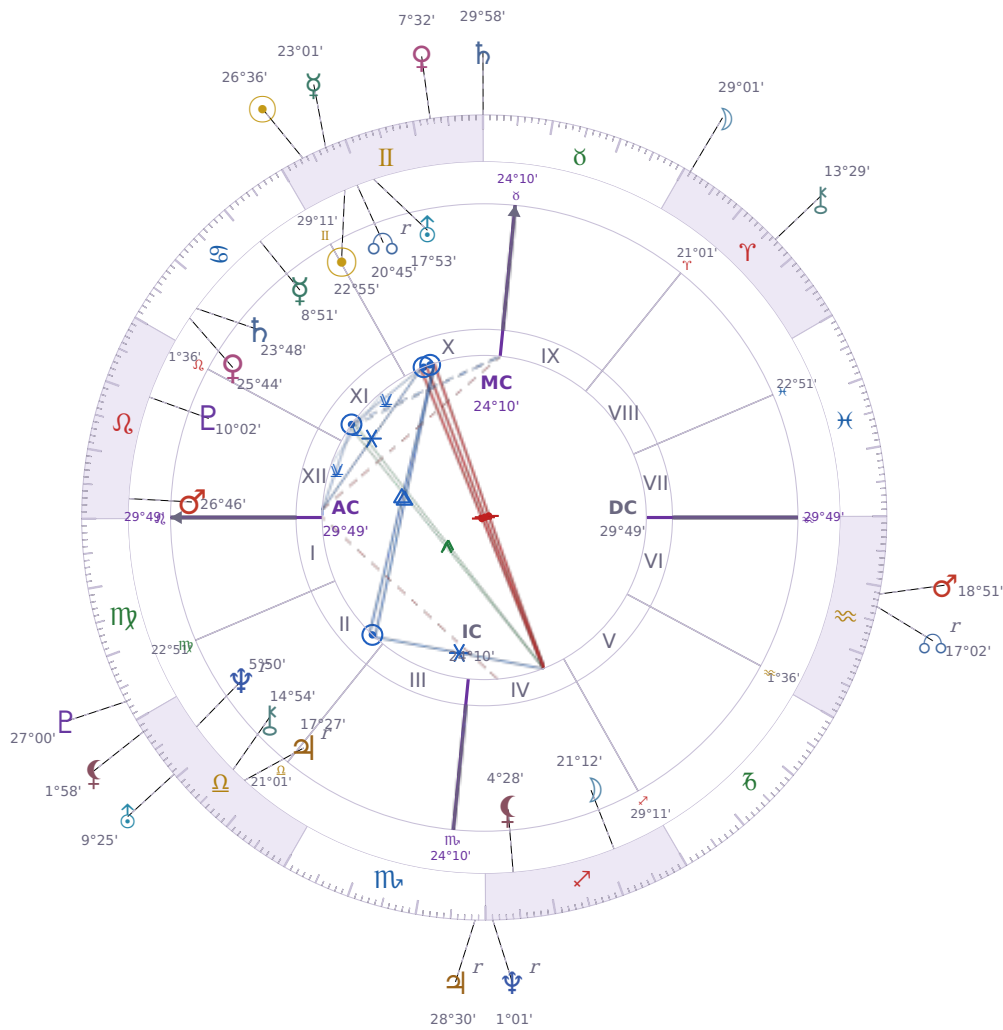

DAILY HOROSCOPE

Donald John Trump

President of the United States (2017–2021; since 2025)

♊ Gemini June 14, 1946 10:54 New York City

Friday, 18 June 1971

TRANSITS FOR TODAY

☉ Sun	in ♊ Gemini	26°36'22"
☾ Moon	in ♈ Aries	29°01'23"
☿ Mercury	in ♊ Gemini	23°01'04"
♀ Venus	in ♊ Gemini	7°32'54"
♂ Mars	in ♒ Aquarius	18°51'42"
♃ Jupiter	in ♏ Scorpio Rx	28°30'38"
♄ Saturn	in ♉ Taurus	29°58'45"

♅ Uranus	in ♎ Libra	9°25'56"
♆ Neptune	in ♐ Sagittarius Rx	1°01'52"
♇ Pluto	in ♍ Virgo	27°00'40"
♁ Chiron	in ♈ Aries	13°29'51"
♊ NNode	in ♒ Aquarius Rx	17°02'16"
♁ Lilith	in ♎ Libra	1°58'11"