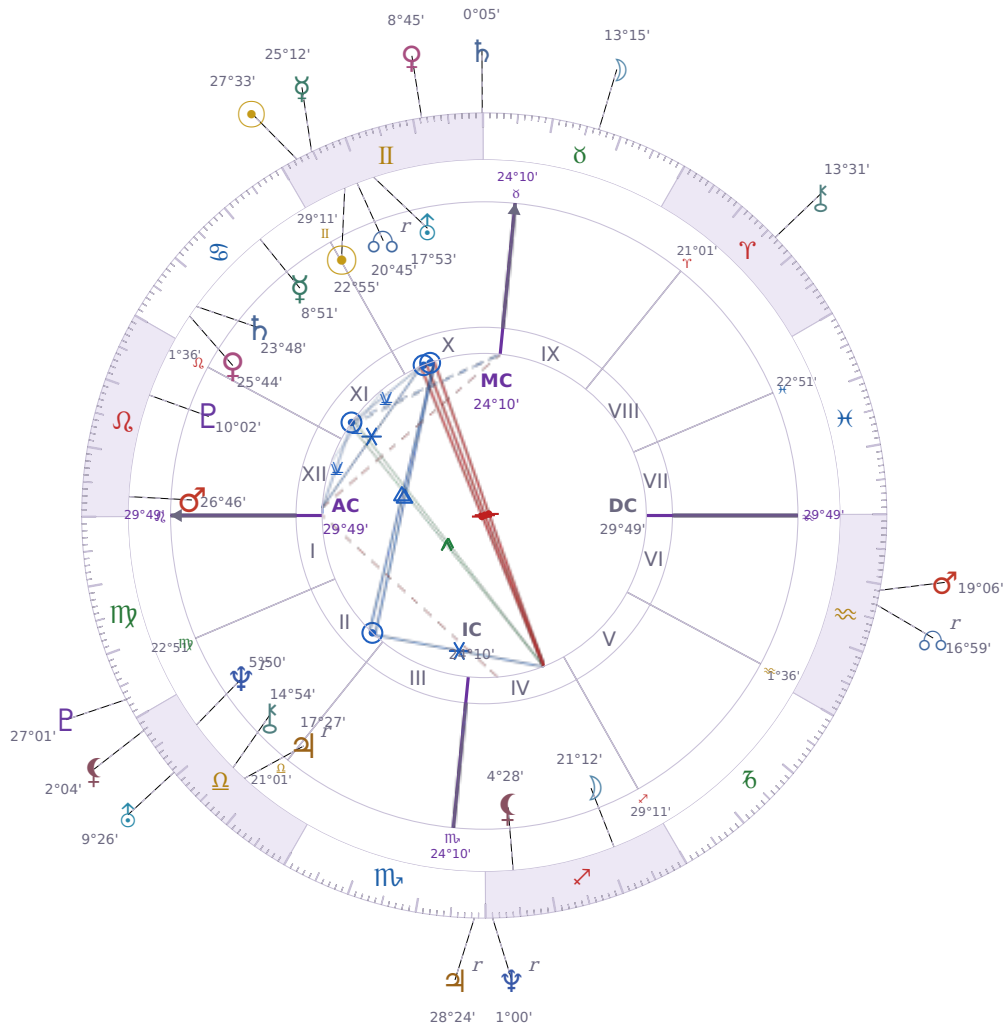

DAILY HOROSCOPE

Donald John Trump

President of the United States (2017–2021; since 2025)

♊ Gemini June 14, 1946 10:54 New York City

Saturday, 19 June 1971

TRANSITS FOR TODAY

☉ Sun	in ♊ Gemini	27°33'39"
☾ Moon	in ♉ Taurus	13°15'57"
☿ Mercury	in ♊ Gemini	25°12'25"
♀ Venus	in ♊ Gemini	8°45'53"
♂ Mars	in ♒ Aquarius	19°06'59"
♃ Jupiter	in ♏ Scorpio Rx	28°24'43"
♄ Saturn	in ♊ Gemini	0°05'58"

♅ Uranus	in ♎ Libra	9°26'00"
♆ Neptune	in ♐ Sagittarius Rx	1°00'27"
♇ Pluto	in ♍ Virgo	27°01'02"
♁ Chiron	in ♈ Aries	13°31'17"
♊ NNode	in ♒ Aquarius Rx	16°59'06"
♁ Lilith	in ♎ Libra	2°04'52"

NATAL PLANETS