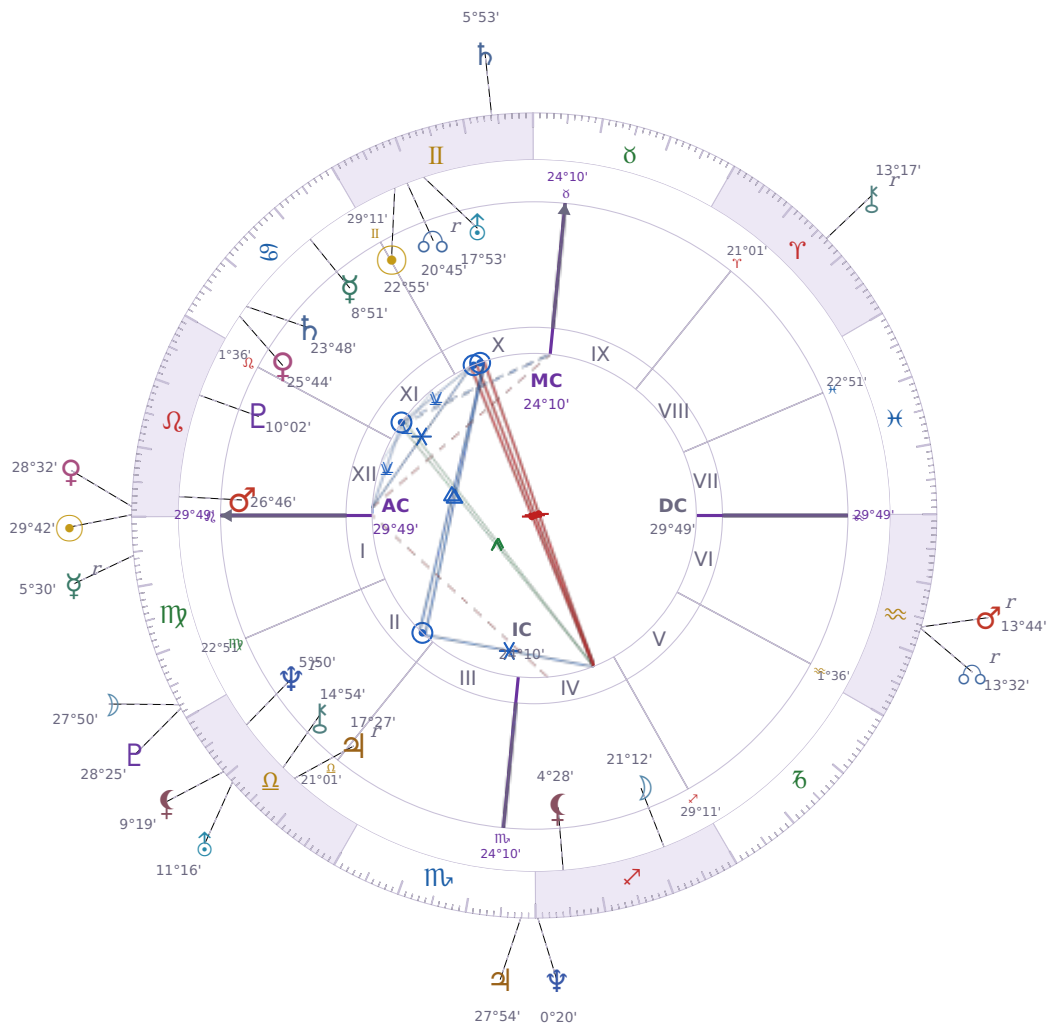

DAILY HOROSCOPE

Donald John Trump

President of the United States (2017–2021; since 2025)

♊ Gemini June 14, 1946 10:54 New York City

Monday, 23 August 1971

TRANSITS FOR TODAY

☉ Sun	in ♌ Leo	29°42'31"
☾ Moon	in ♍ Virgo	27°50'09"
☿ Mercury	in ♍ Virgo Rx	5°30'56"
♀ Venus	in ♌ Leo	28°32'01"
♂ Mars	in ♒ Aquarius Rx	13°44'48"
♃ Jupiter	in ♏ Scorpio	27°54'14"
♄ Saturn	in ♊ Gemini	5°53'42"