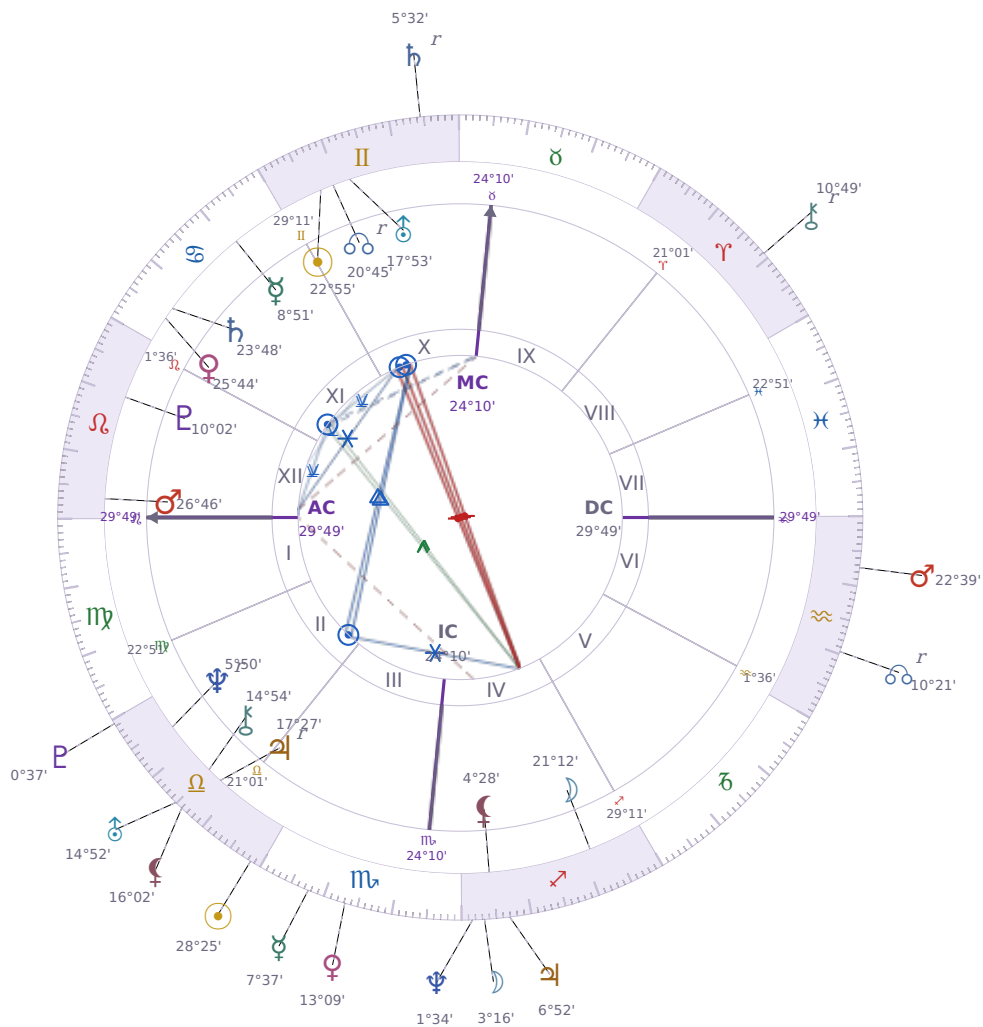

DAILY HOROSCOPE

Donald John Trump

President of the United States (2017–2021; since 2025)

♊ Gemini June 14, 1946 10:54 New York City

Friday, 22 October 1971

TRANSITS FOR TODAY

| | | |
|-----------|------------------|-----------|
| ☉ Sun | in ♎ Libra | 28°25'41" |
| ☾ Moon | in ♏ Sagittarius | 3°16'24" |
| ☿ Mercury | in ♏ Scorpio | 7°37'23" |
| ♀ Venus | in ♏ Scorpio | 13°09'08" |
| ♂ Mars | in ♒ Aquarius | 22°39'41" |
| ♃ Jupiter | in ♏ Sagittarius | 6°52'52" |
| ♄ Saturn | in ♊ Gemini Rx | 5°33'00" |

| | | |
|-----------|------------------|-----------|
| ♅ Uranus | in ♎ Libra | 14°52'13" |
| ♆ Neptune | in ♐ Sagittarius | 1°34'12" |
| ♇ Pluto | in ♎ Libra | 0°37'09" |
| ♁ Chiron | in ♈ Aries Rx | 10°49'17" |
| ♁ NNode | in ♒ Aquarius Rx | 10°21'57" |
| ♁ Lilith | in ♎ Libra | 16°02'08" |

NATAL PLANETS

| | | | |
|--------------|------------------|-----------|-------|
| ☉ Sun | in ♊ Gemini | 22°55'42" | X |
| ☾ Moon | in ♐ Sagittarius | 21°12'12" | IV |
| ☿ Mercury | in ♋ Cancer | 8°51'34" | XI |
| ♀ Venus | in ♋ Cancer | 25°44'17" | XI |
| ♂ Mars | in ♌ Leo | 26°46'33" | XII |
| ♃ Jupiter | in ♎ Libra | 17°27'07" | II Rx |
| ♄ Saturn | in ♋ Cancer | 23°48'56" | XI |
| ♅ Uranus | in ♊ Gemini | 17°53'35" | X |
| ♆ Neptune | in ♎ Libra | 5°50'31" | II Rx |
| ♇ Pluto | in ♌ Leo | 10°02'32" | XII |
| ♁ Chiron | in ♎ Libra | 14°54'44" | II |
| ♁ North Node | in ♊ Gemini | 20°45'24" | X Rx |
| ♁ Lilith | in ♐ Sagittarius | 4°28'48" | IV |