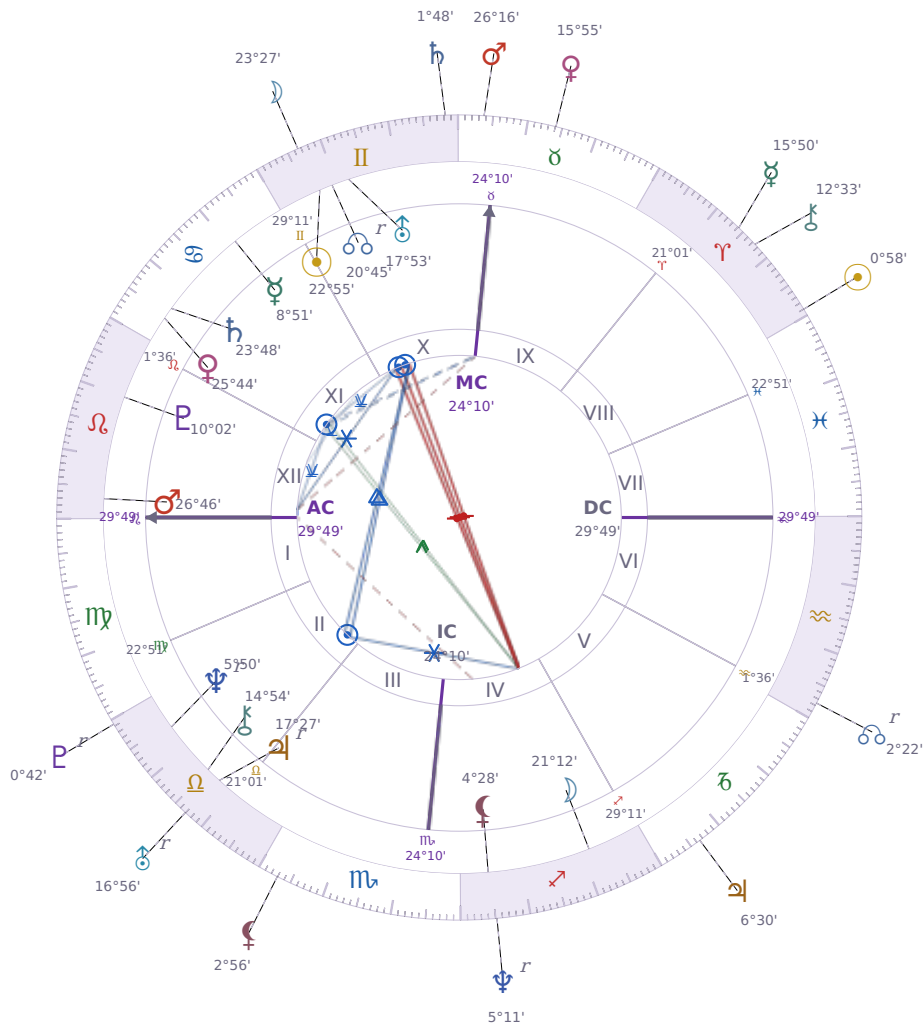

DAILY HOROSCOPE

Donald John Trump

President of the United States (2017–2021; since 2025)

♊ Gemini June 14, 1946 10:54 New York City

Tuesday, 21 March 1972

TRANSITS FOR TODAY

☉ Sun	in ♈ Aries	0°58'42"
☾ Moon	in ♊ Gemini	23°27'18"
☿ Mercury	in ♈ Aries	15°50'24"
♀ Venus	in ♉ Taurus	15°55'25"
♂ Mars	in ♉ Taurus	26°16'48"
♃ Jupiter	in ♐ Capricorn	6°30'57"
♄ Saturn	in ♊ Gemini	1°49'00"