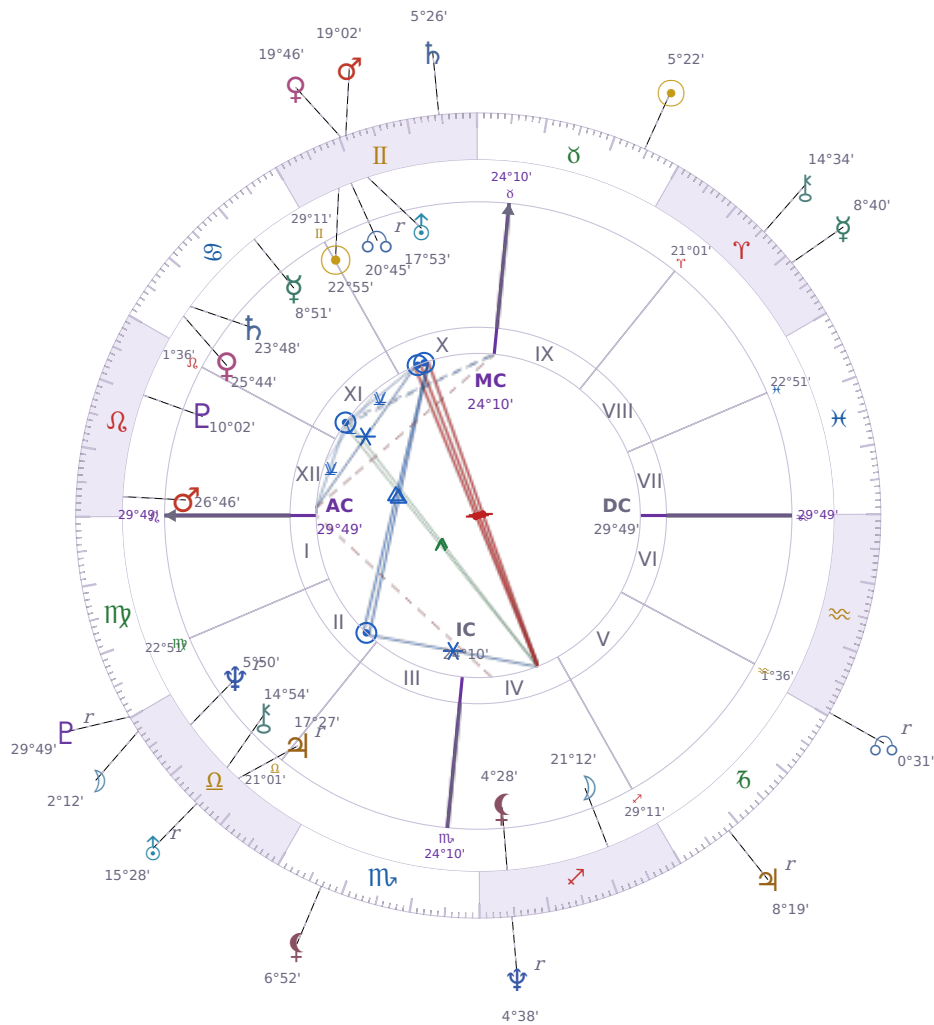

DAILY HOROSCOPE

Donald John Trump

President of the United States (2017–2021; since 2025)

♊ Gemini June 14, 1946 10:54 New York City

Tuesday, 25 April 1972

TRANSITS FOR TODAY

☉ Sun	in ♉ Taurus	5°22'31"
☾ Moon	in ♎ Libra	2°12'52"
☿ Mercury	in ♈ Aries	8°41'00"
♀ Venus	in ♊ Gemini	19°46'55"
♂ Mars	in ♊ Gemini	19°02'02"
♃ Jupiter	in ♐ Capricorn Rx	8°19'23"
♄ Saturn	in ♊ Gemini	5°26'01"

♅ Uranus	in ♎ Libra Rx	15°28'25"
♆ Neptune	in ♐ Sagittarius Rx	4°38'33"
♇ Pluto	in ♍ Virgo Rx	29°49'01"
♁ Chiron	in ♈ Aries	14°34'52"
♁ NNode	in ♒ Aquarius Rx	0°31'01"
♁ Lilith	in ♏ Scorpio	6°52'09"

NATAL PLANETS