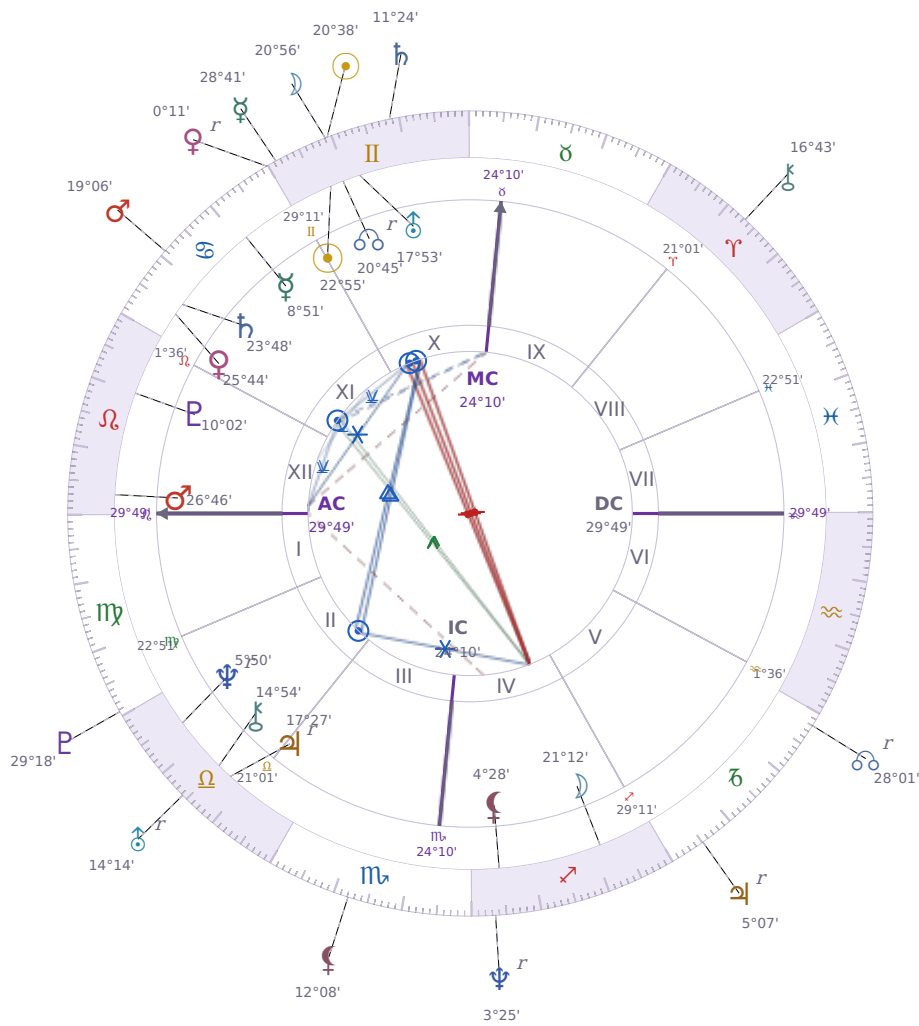

DAILY HOROSCOPE

## Donald John Trump

President of the United States (2017–2021; since 2025)

♊ Gemini June 14, 1946 10:54 New York City

**Sunday, 11 June 1972**

### TRANSITS FOR TODAY

☉ Sun	in ♊ Gemini	20°38'43"
☾ Moon	in ♊ Gemini	20°56'07"
☿ Mercury	in ♊ Gemini	28°41'22"
♀ Venus	in ♋ Cancer <b>Rx</b>	0°11'19"
♂ Mars	in ♋ Cancer	19°06'24"
♃ Jupiter	in ♏ Capricorn <b>Rx</b>	5°07'12"
♄ Saturn	in ♊ Gemini	11°24'11"