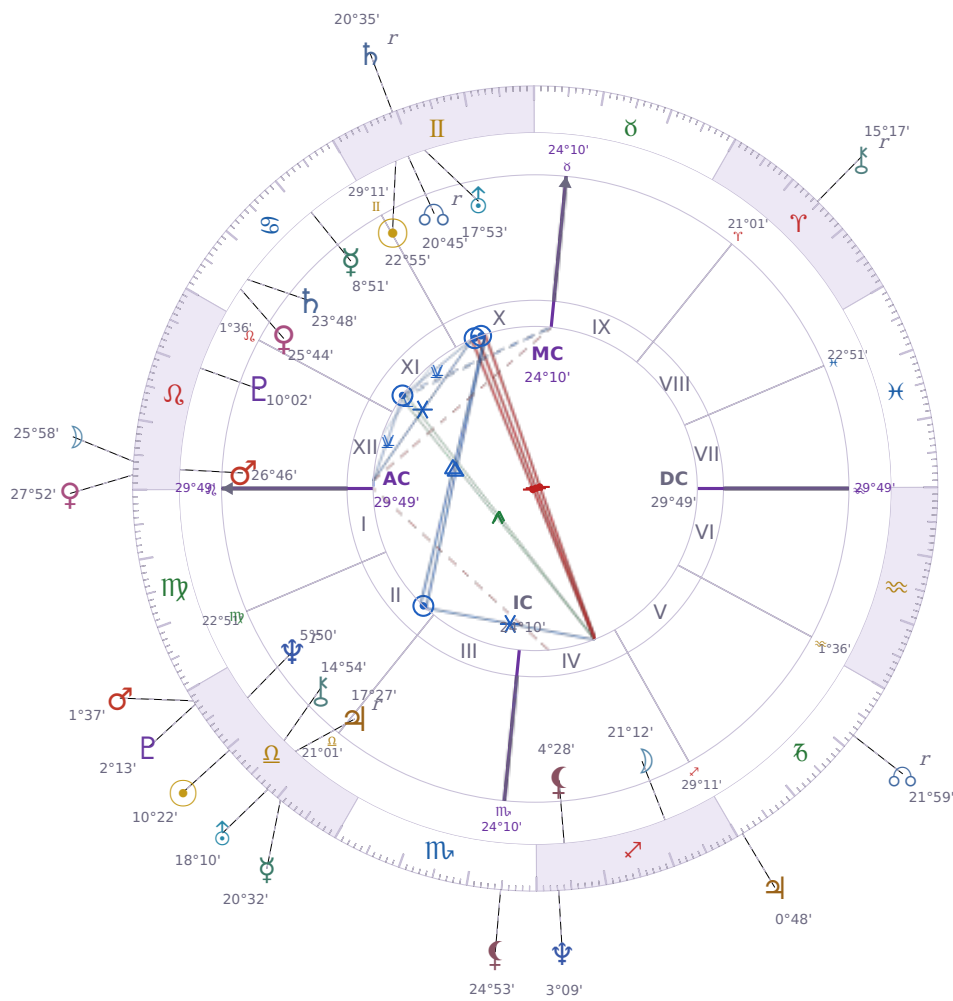

DAILY HOROSCOPE

Donald John Trump

President of the United States (2017–2021; since 2025)

♊ Gemini June 14, 1946 10:54 New York City

Tuesday, 3 October 1972

TRANSITS FOR TODAY

☉ Sun	in ♎ Libra	10°22'04"
☾ Moon	in ♌ Leo	25°58'34"
☿ Mercury	in ♎ Libra	20°32'31"
♀ Venus	in ♌ Leo	27°52'51"
♂ Mars	in ♎ Libra	1°37'49"
♃ Jupiter	in ♏ Capricorn	0°48'12"
♄ Saturn	in ♊ Gemini Rx	20°35'52"

♅ Uranus	in ♎ Libra	18°10'22"
♆ Neptune	in ♐ Sagittarius	3°09'13"
♇ Pluto	in ♎ Libra	2°13'48"
♁ Chiron	in ♈ Aries Rx	15°17'52"
♊ NNode	in ♑ Capricorn Rx	21°59'31"
♁ Lilith	in ♏ Scorpio	24°53'09"