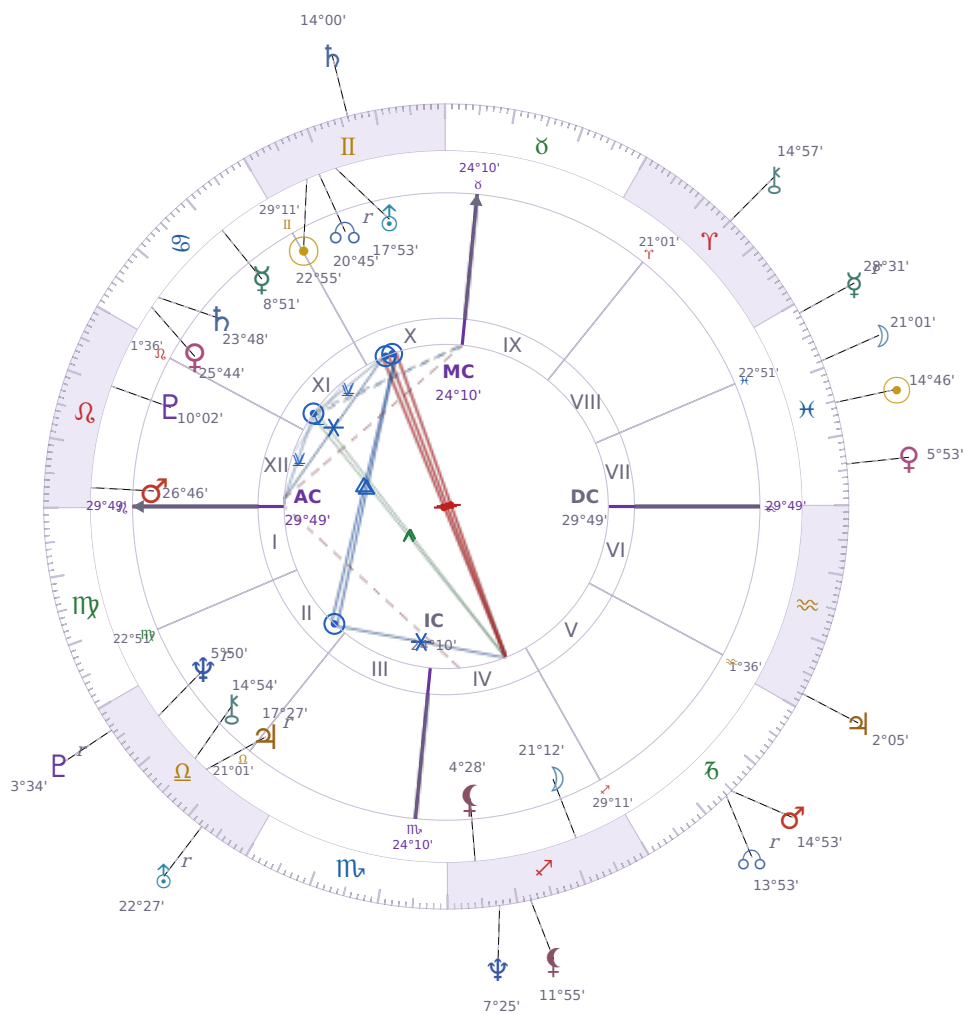

DAILY HOROSCOPE

Donald John Trump

President of the United States (2017–2021; since 2025)

♊ Gemini June 14, 1946 10:54 New York City

Monday, 5 March 1973

TRANSITS FOR TODAY

☉ Sun	in ♋ Pisces	14°46'57"
☾ Moon	in ♋ Pisces	21°01'55"
☿ Mercury	in ♋ Pisces Rx	28°31'25"
♀ Venus	in ♋ Pisces	5°53'24"
♂ Mars	in ♄ Capricorn	14°53'40"
♃ Jupiter	in ♒ Aquarius	2°05'53"
♄ Saturn	in ♊ Gemini	14°00'19"