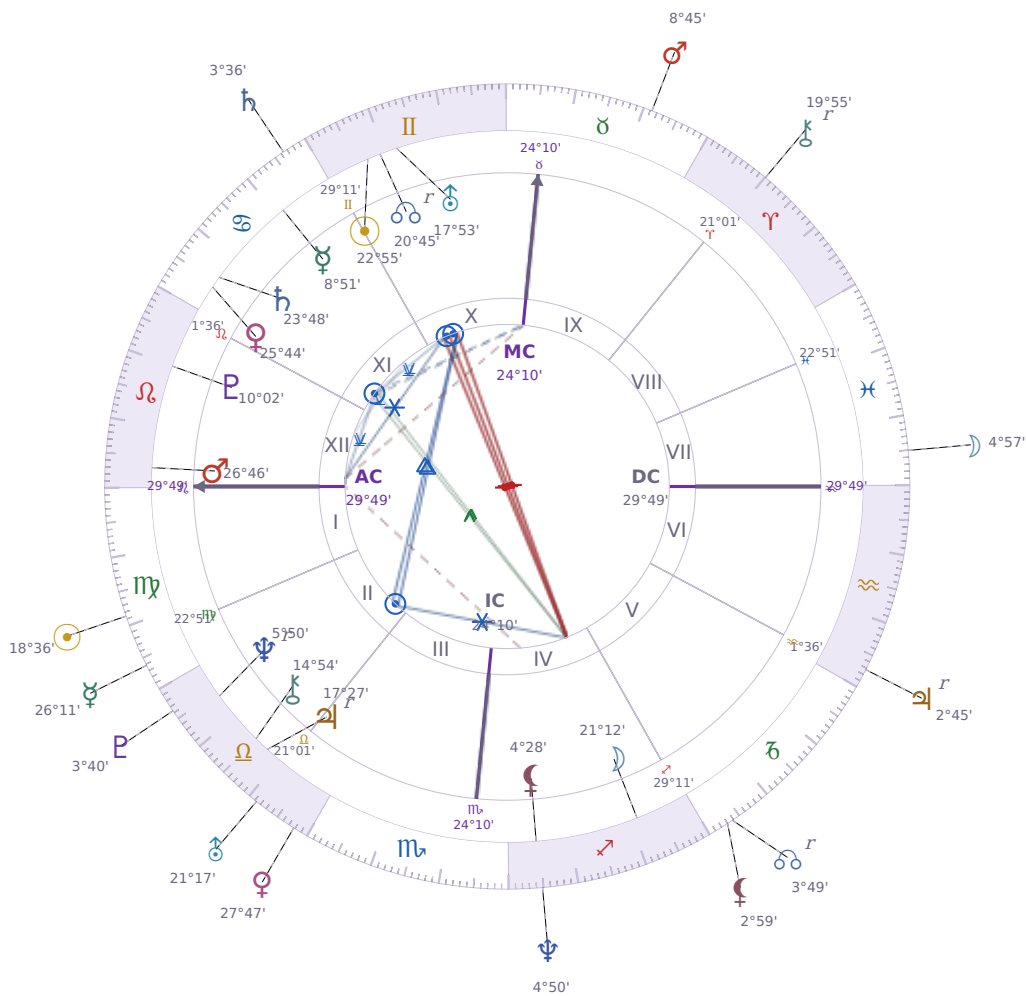

DAILY HOROSCOPE

Donald John Trump

President of the United States (2017–2021; since 2025)

♊ Gemini June 14, 1946 10:54 New York City

Tuesday, 11 September 1973

TRANSITS FOR TODAY

| | | |
|-----------|------------------|-----------|
| ☉ Sun | in ♍ Virgo | 18°36'11" |
| ☾ Moon | in ♓ Pisces | 4°57'44" |
| ☿ Mercury | in ♍ Virgo | 26°11'46" |
| ♀ Venus | in ♎ Libra | 27°47'46" |
| ♂ Mars | in ♉ Taurus | 8°45'05" |
| ♃ Jupiter | in ♒ Aquarius Rx | 2°45'43" |
| ♄ Saturn | in ♋ Cancer | 3°36'17" |

| | | |
|-----------|-------------------|-----------|
| ♅ Uranus | in ♎ Libra | 21°17'28" |
| ♆ Neptune | in ♐ Sagittarius | 4°50'54" |
| ♇ Pluto | in ♎ Libra | 3°40'38" |
| ♁ Chiron | in ♈ Aries Rx | 19°55'32" |
| ♁ NNode | in ♑ Capricorn Rx | 3°49'46" |
| ♁ Lilith | in ♑ Capricorn | 2°59'45" |

NATAL PLANETS

| | | | |
|--------------|------------------|-----------|-------|
| ☉ Sun | in ♊ Gemini | 22°55'42" | X |
| ☾ Moon | in ♐ Sagittarius | 21°12'12" | IV |
| ☿ Mercury | in ♋ Cancer | 8°51'34" | XI |
| ♀ Venus | in ♋ Cancer | 25°44'17" | XI |
| ♂ Mars | in ♌ Leo | 26°46'33" | XII |
| ♃ Jupiter | in ♎ Libra | 17°27'07" | II Rx |
| ♄ Saturn | in ♋ Cancer | 23°48'56" | XI |
| ♅ Uranus | in ♊ Gemini | 17°53'35" | X |
| ♆ Neptune | in ♎ Libra | 5°50'31" | II Rx |
| ♇ Pluto | in ♌ Leo | 10°02'32" | XII |
| ♁ Chiron | in ♎ Libra | 14°54'44" | II |
| ♁ North Node | in ♊ Gemini | 20°45'24" | X Rx |
| ♁ Lilith | in ♐ Sagittarius | 4°28'48" | IV |