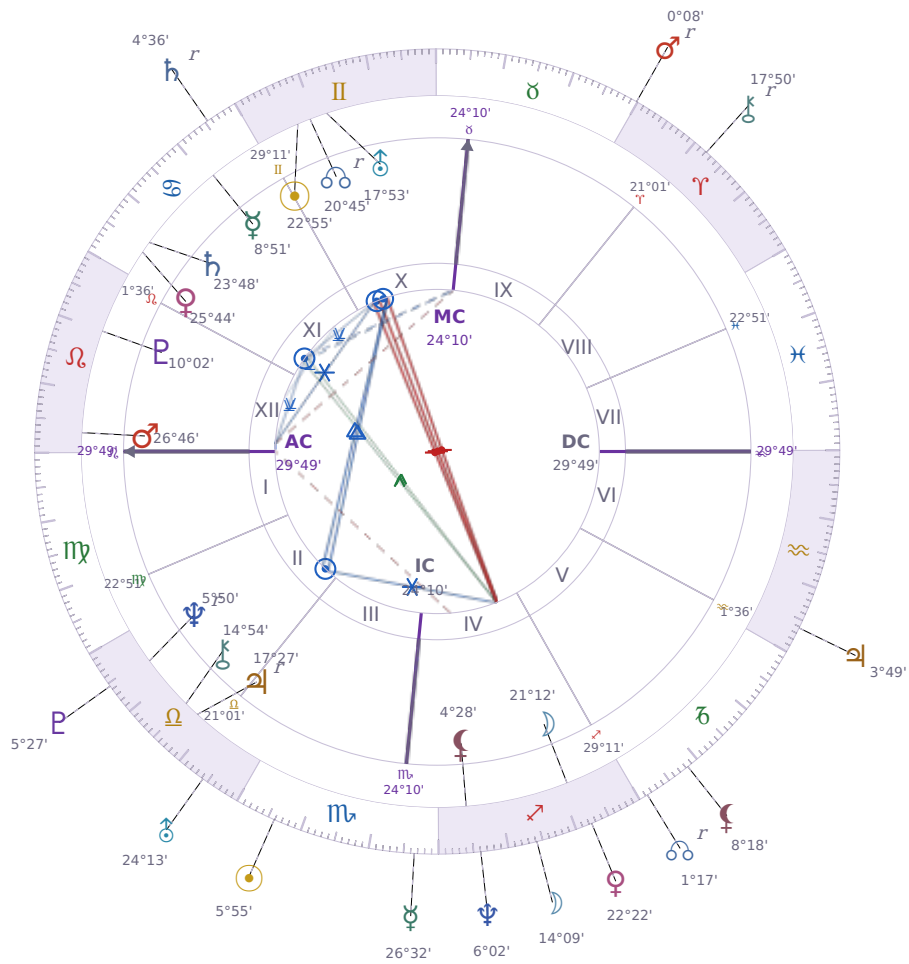

DAILY HOROSCOPE

Donald John Trump

President of the United States (2017–2021; since 2025)

♊ Gemini June 14, 1946 10:54 New York City

Monday, 29 October 1973

TRANSITS FOR TODAY

☉ Sun	in ♏ Scorpio	5°55'31"
☾ Moon	in ♐ Sagittarius	14°09'12"
☿ Mercury	in ♏ Scorpio	26°32'33"
♀ Venus	in ♐ Sagittarius	22°22'41"
♂ Mars	in ♉ Taurus Rx	0°08'40"
♃ Jupiter	in ♒ Aquarius	3°49'19"
♄ Saturn	in ♋ Cancer Rx	4°36'47"