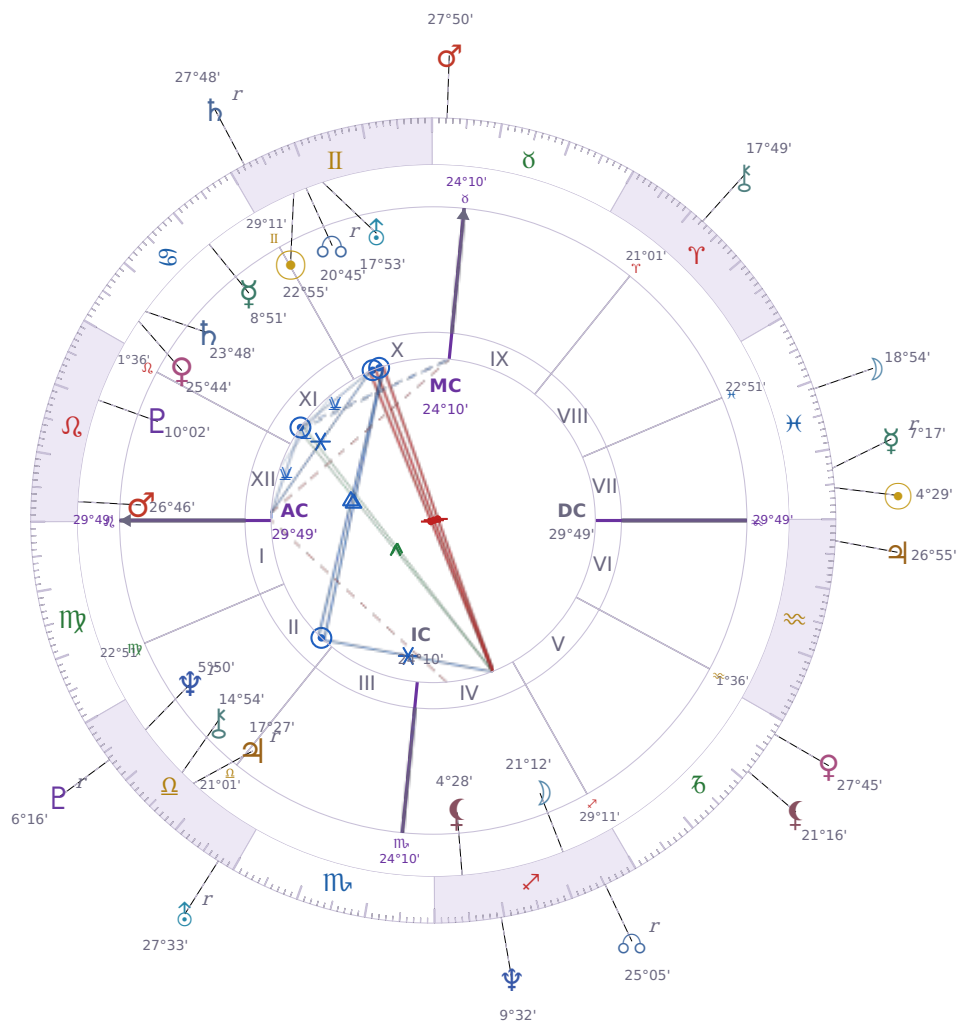

DAILY HOROSCOPE

## Donald John Trump

President of the United States (2017–2021; since 2025)

♊ Gemini June 14, 1946 10:54 New York City

### Saturday, 23 February 1974