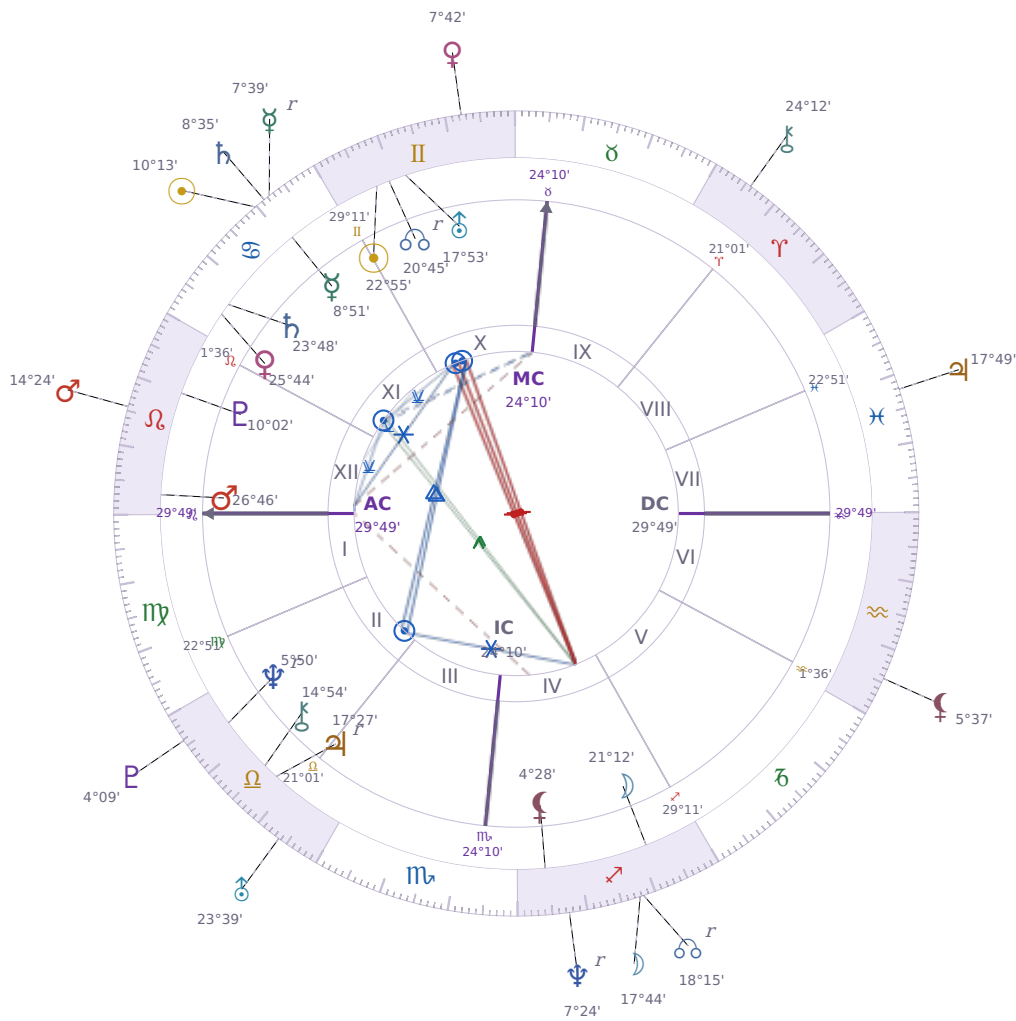

DAILY HOROSCOPE

Donald John Trump

President of the United States (2017–2021; since 2025)

♊ Gemini June 14, 1946 10:54 New York City

Tuesday, 2 July 1974

TRANSITS FOR TODAY

☉ Sun	in ♋ Cancer	10°13'38"
☾ Moon	in ♏ Sagittarius	17°44'38"
☿ Mercury	in ♋ Cancer Rx	7°39'31"
♀ Venus	in ♊ Gemini	7°42'03"
♂ Mars	in ♌ Leo	14°24'36"
♃ Jupiter	in ♓ Pisces	17°49'25"
♄ Saturn	in ♋ Cancer	8°35'15"

♅ Uranus	in ♎ Libra	23°39'32"
♆ Neptune	in ♐ Sagittarius Rx	7°24'13"
♇ Pluto	in ♎ Libra	4°09'10"
♁ Chiron	in ♈ Aries	24°12'24"
♁ NNode	in ♐ Sagittarius Rx	18°15'39"
♁ Lilith	in ♒ Aquarius	5°37'47"

NATAL PLANETS

KEY DATE

♅ Uranus stations Direct

Uranus turning direct after months backward means **stuck situations finally shift** — delays in tech, contracts, or unusual projects resume their forward motion. What felt **blocked or confusing** about your routines, friendships, or work systems becomes **clearer to act on** now that the planet moves the way it normally does. Most people notice they can **make real changes** instead of just thinking about them, whether that's switching jobs, updating systems, or ending relationships that went nowhere during the retrograde.