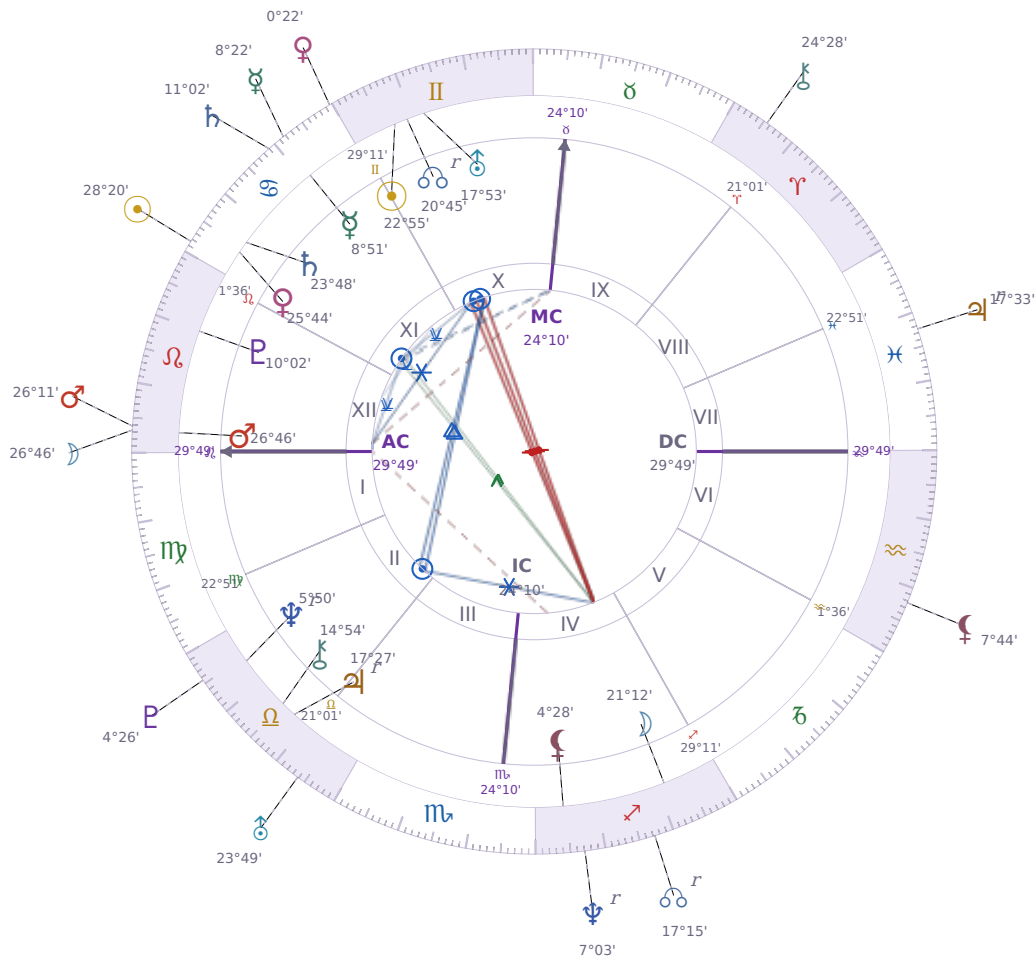

DAILY HOROSCOPE

Donald John Trump

President of the United States (2017–2021; since 2025)

♊ Gemini June 14, 1946 10:54 New York City

Sunday, 21 July 1974

TRANSITS FOR TODAY

☉ Sun	in ♋ Cancer	28°20'55"
☾ Moon	in ♌ Leo	26°46'03"
☿ Mercury	in ♋ Cancer	8°22'46"
♀ Venus	in ♋ Cancer	0°22'19"
♂ Mars	in ♌ Leo	26°11'52"
♃ Jupiter	in ♋ Pisces Rx	17°33'25"
♄ Saturn	in ♋ Cancer	11°02'05"

♅ Uranus	in ♎ Libra	23°49'27"
♆ Neptune	in ♐ Sagittarius Rx	7°03'28"
♇ Pluto	in ♎ Libra	4°26'05"
♁ Chiron	in ♈ Aries	24°28'45"
♁ NNode	in ♐ Sagittarius Rx	17°15'18"
♁ Lilith	in ♒ Aquarius	7°44'54"