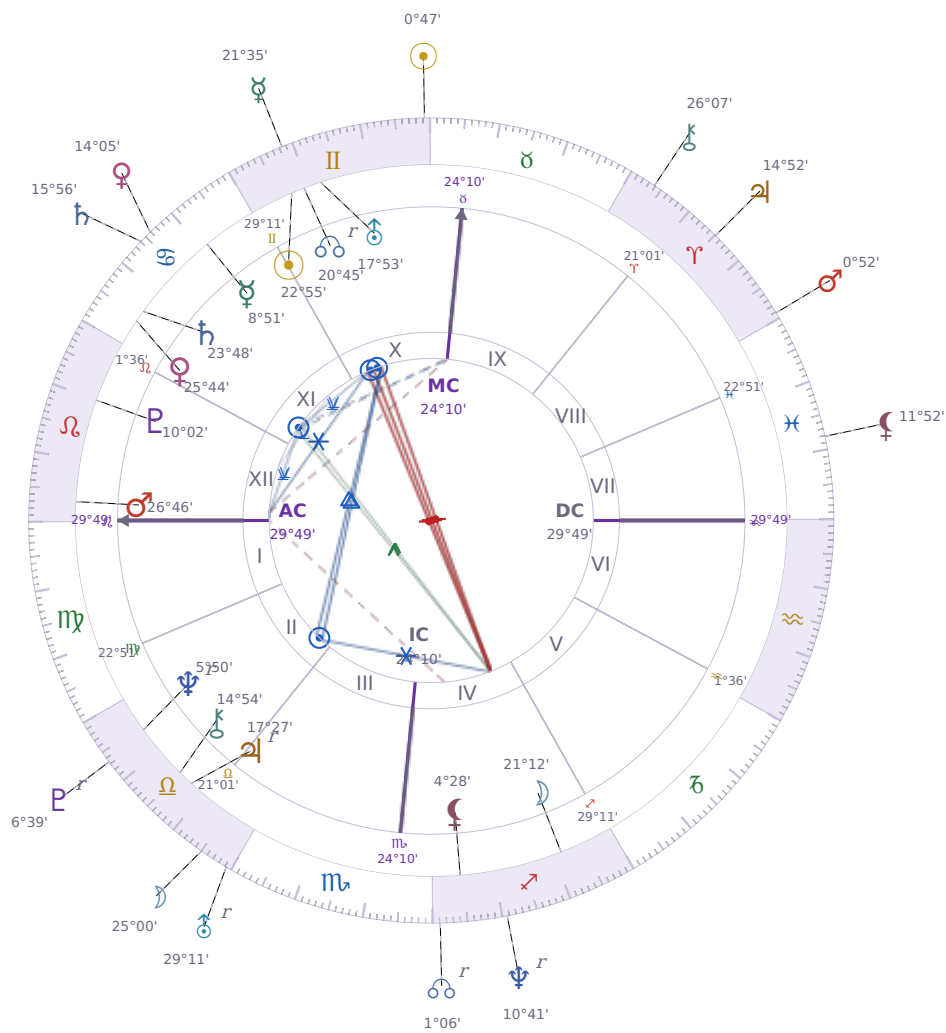

DAILY HOROSCOPE

Donald John Trump

President of the United States (2017–2021; since 2025)

♊ Gemini June 14, 1946 10:54 New York City

Thursday, 22 May 1975

TRANSITS FOR TODAY

☉ Sun	in ♊ Gemini	0°47'08"
☾ Moon	in ♎ Libra	25°00'26"
☿ Mercury	in ♊ Gemini	21°35'16"
♀ Venus	in ♋ Cancer	14°05'21"
♂ Mars	in ♈ Aries	0°52'10"
♃ Jupiter	in ♈ Aries	14°52'47"
♄ Saturn	in ♋ Cancer	15°56'18"

♅ Uranus	in ♎ Libra Rx	29°11'58"
♆ Neptune	in ♐ Sagittarius Rx	10°41'40"
♇ Pluto	in ♎ Libra Rx	6°39'26"
♁ Chiron	in ♈ Aries	26°07'56"
♁ NNode	in ♐ Sagittarius Rx	1°06'10"
♁ Lilith	in ♋ Pisces	11°52'53"

NATAL PLANETS

☉ Sun	in ♊ Gemini	22°55'42"	X
☾ Moon	in ♐ Sagittarius	21°12'12"	IV
☿ Mercury	in ♋ Cancer	8°51'34"	XI
♀ Venus	in ♋ Cancer	25°44'17"	XI
♂ Mars	in ♌ Leo	26°46'33"	XII
♃ Jupiter	in ♎ Libra	17°27'07"	II Rx
♄ Saturn	in ♋ Cancer	23°48'56"	XI
♅ Uranus	in ♊ Gemini	17°53'35"	X
♆ Neptune	in ♎ Libra	5°50'31"	II Rx
♇ Pluto	in ♌ Leo	10°02'32"	XII
♁ Chiron	in ♎ Libra	14°54'44"	II
♁ North Node	in ♊ Gemini	20°45'24"	X Rx
♁ Lilith	in ♐ Sagittarius	4°28'48"	IV

★ = natal resonance — this transit echoes your birth chart, amplifying its influence

LUNAR DAY

Moon in ♎ Libra · Day 12 / 30 · Waxing Gibbous

The social atmosphere becomes more diplomatic during this transit, with more care taken to avoid unnecessary friction. Decisions slow down as multiple perspectives get weighed, and outright conflict feels harder to initiate than usual.