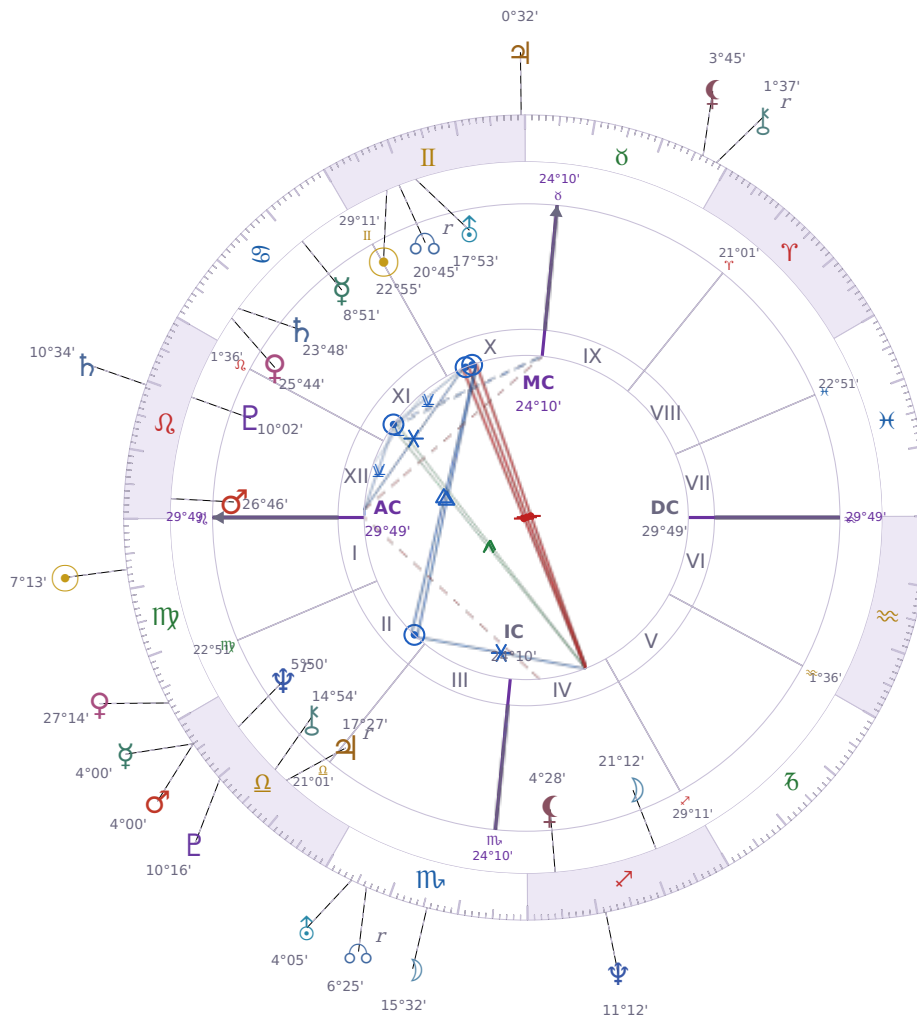

DAILY HOROSCOPE

Donald John Trump

President of the United States (2017–2021; since 2025)

♊ Gemini June 14, 1946 10:54 New York City

Monday, 30 August 1976

TRANSITS FOR TODAY

☉ Sun	in ♍ Virgo	7°13'51"
☾ Moon	in ♏ Scorpio	15°32'17"
☿ Mercury	in ♎ Libra	4°00'57"
♀ Venus	in ♍ Virgo	27°14'47"
♂ Mars	in ♎ Libra	4°00'58"
♃ Jupiter	in ♊ Gemini	0°32'05"
♄ Saturn	in ♌ Leo	10°34'31"