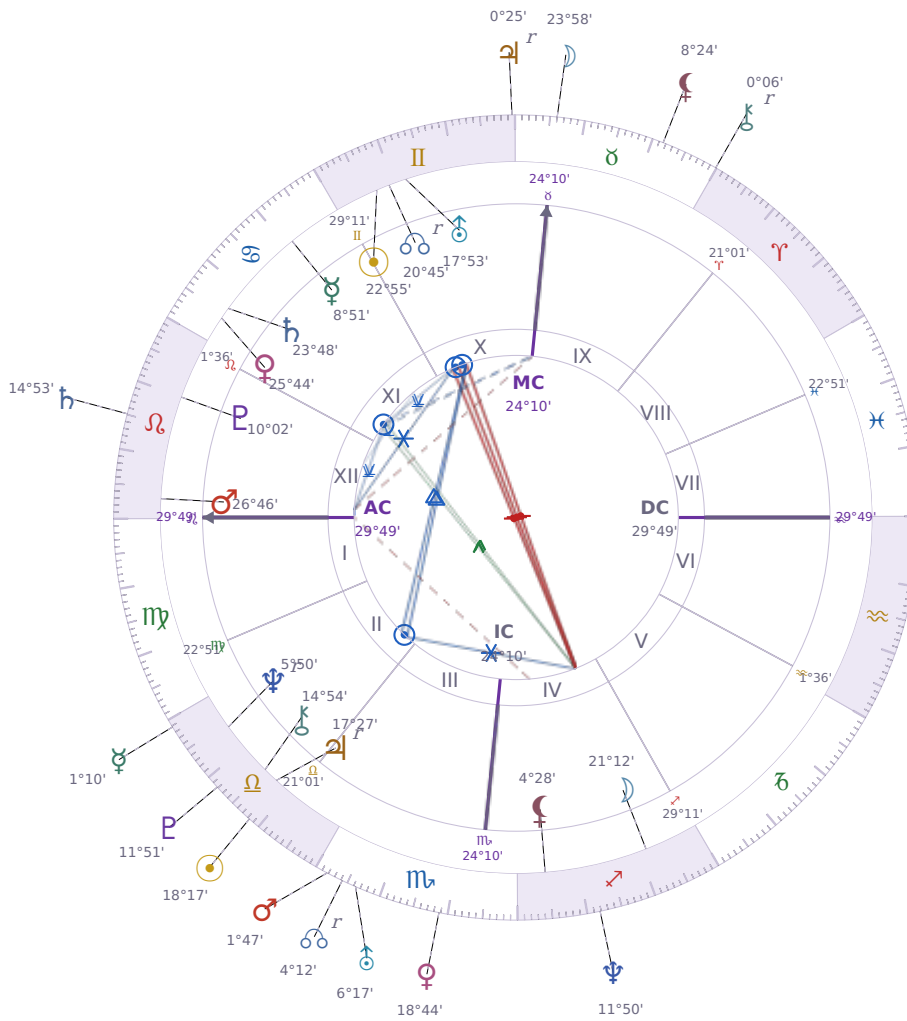

DAILY HOROSCOPE

Donald John Trump

President of the United States (2017–2021; since 2025)

♊ Gemini June 14, 1946 10:54 New York City

Monday, 11 October 1976

TRANSITS FOR TODAY

☉ Sun	in ♎ Libra	18°17'42"
☾ Moon	in ♉ Taurus	23°58'48"
☿ Mercury	in ♎ Libra	1°10'40"
♀ Venus	in ♏ Scorpio	18°44'46"
♂ Mars	in ♏ Scorpio	1°47'46"
♃ Jupiter	in ♊ Gemini Rx	0°25'20"
♄ Saturn	in ♌ Leo	14°53'12"

♅ Uranus	in	♏ Scorpio	6°17'08"
♆ Neptune	in	♐ Sagittarius	11°50'34"
♇ Pluto	in	♎ Libra	11°51'35"
♁ Chiron	in	♉ Taurus Rx	0°06'45"
♁ NNode	in	♏ Scorpio Rx	4°12'03"
♁ Lilith	in	♉ Taurus	8°24'49"

NATAL PLANETS

KEY DATE

☿ Mercury enters ♎ Libra

Mercury in Libra brings a shift toward **weighing both sides** before you speak or decide, making conversations feel more balanced but sometimes slower. At work and in relationships, you'll notice people becoming more **concerned with fairness** and wanting input from others before moving forward. This transit typically makes **negotiation and compromise** easier, though the constant balancing can occasionally leave decisions stuck in the middle instead of resolved.