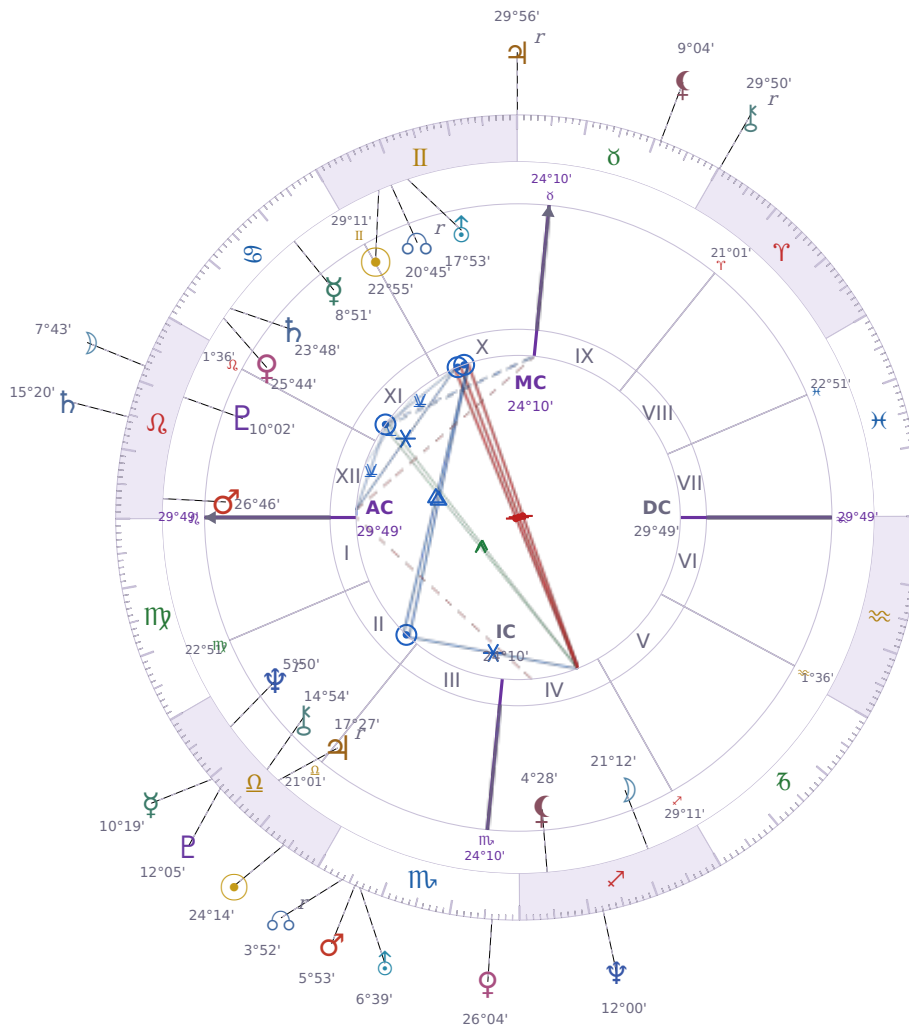

DAILY HOROSCOPE

Donald John Trump

President of the United States (2017–2021; since 2025)

♊ Gemini June 14, 1946 10:54 New York City

Sunday, 17 October 1976

TRANSITS FOR TODAY

☉ Sun	in ♎ Libra	24°14'26"
☾ Moon	in ♌ Leo	7°43'30"
☿ Mercury	in ♎ Libra	10°19'54"
♀ Venus	in ♏ Scorpio	26°04'09"
♂ Mars	in ♏ Scorpio	5°53'06"
♃ Jupiter	in ♉ Taurus Rx	29°56'35"
♄ Saturn	in ♌ Leo	15°20'26"

♅ Uranus	in	♏ Scorpio	6°39'06"
♆ Neptune	in	♐ Sagittarius	12°00'03"
♇ Pluto	in	♎ Libra	12°05'32"
♄ Chiron	in	♈ Aries Rx	29°50'06"
♁ NNode	in	♏ Scorpio Rx	3°52'59"
♁ Lilith	in	♉ Taurus	9°04'41"

NATAL PLANETS

KEY DATE

♃ Jupiter enters ♉ Taurus

Jupiter in *Taurus* makes people **slower to decide** but more **confident once they commit** to money moves, property deals, or long-term plans. At work and in relationships, you'll notice a shift toward **wanting real results** rather than quick wins — people spend time building something solid instead of jumping between options. Over time, those who **take deliberate action** on financial goals or practical projects during this transit tend to see actual gains, though the pace feels measured compared to what *Jupiter* usually delivers.