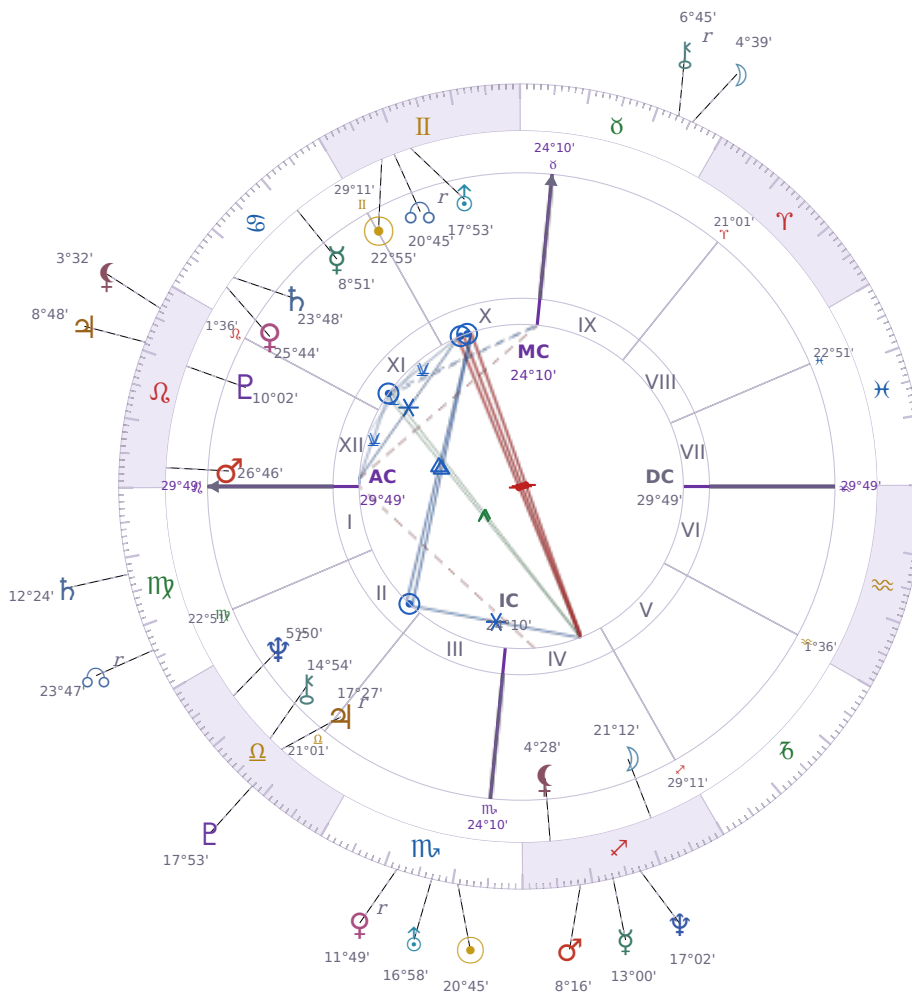

DAILY HOROSCOPE

Donald John Trump

President of the United States (2017–2021; since 2025)

♊ Gemini June 14, 1946 10:54 New York City

Monday, 13 November 1978

TRANSITS FOR TODAY

| | | |
|-----------|------------------|-----------|
| ☉ Sun | in ♏ Scorpio | 20°45'16" |
| ☾ Moon | in ♉ Taurus | 4°39'02" |
| ☿ Mercury | in ♐ Sagittarius | 13°00'27" |
| ♀ Venus | in ♏ Scorpio Rx | 11°49'11" |
| ♂ Mars | in ♐ Sagittarius | 8°16'48" |
| ♃ Jupiter | in ♌ Leo | 8°48'35" |
| ♄ Saturn | in ♍ Virgo | 12°24'43" |

| | | | |
|-----------|----|--------------------|-----------|
| ♅ Uranus | in | ♏ Scorpio | 16°58'16" |
| ♆ Neptune | in | ♐ Sagittarius | 17°02'38" |
| ♇ Pluto | in | ♎ Libra | 17°53'49" |
| ♁ Chiron | in | ♉ Taurus Rx | 6°45'00" |
| ♊ NNode | in | ♍ Virgo Rx | 23°47'38" |
| ♁ Lilith | in | ♌ Leo | 3°32'30" |

NATAL PLANETS

| | | | | |
|--------------|----|---------------|-----------|--------------|
| ☉ Sun | in | ♊ Gemini | 22°55'42" | X |
| ☾ Moon | in | ♐ Sagittarius | 21°12'12" | IV |
| ☿ Mercury | in | ♋ Cancer | 8°51'34" | XI |
| ♀ Venus | in | ♋ Cancer | 25°44'17" | XI |
| ♂ Mars | in | ♌ Leo | 26°46'33" | XII |
| ♃ Jupiter | in | ♎ Libra | 17°27'07" | II Rx |
| ♄ Saturn | in | ♋ Cancer | 23°48'56" | XI |
| ♅ Uranus | in | ♊ Gemini | 17°53'35" | X |
| ♆ Neptune | in | ♎ Libra | 5°50'31" | II Rx |
| ♇ Pluto | in | ♌ Leo | 10°02'32" | XII |
| ♁ Chiron | in | ♎ Libra | 14°54'44" | II |
| ♊ North Node | in | ♊ Gemini | 20°45'24" | X Rx |
| ♁ Lilith | in | ♐ Sagittarius | 4°28'48" | IV |

KEY TRANSIT FACTORS

☉ Sun ☌ Quincunx ♊ natal NNode

Right now you feel **pulled in two different directions** about what you want to do with your time and energy. Part of you wants to keep doing what's familiar, but another part senses you should be moving toward something new. This awkward feeling usually passes in a couple of weeks, but while it lasts you may second-guess decisions or feel restless about the direction you're heading.