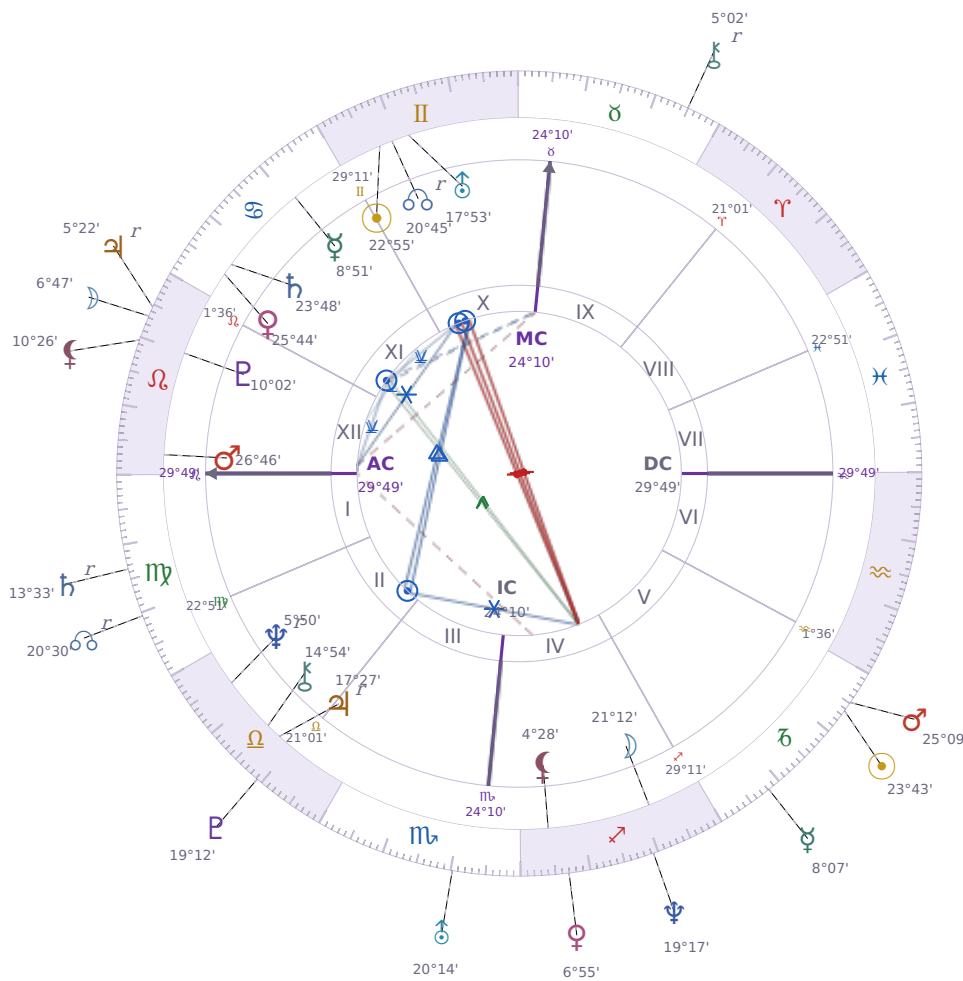

DAILY HOROSCOPE

Donald John Trump

President of the United States (2017–2021; since 2025)

♊ Gemini June 14, 1946 10:54 New York City

Sunday, 14 January 1979

TRANSITS FOR TODAY

☉ Sun	in ♑ Capricorn	23°43'20"
☾ Moon	in ♌ Leo	6°47'12"
☿ Mercury	in ♑ Capricorn	8°07'56"
♀ Venus	in ♐ Sagittarius	6°55'36"
♂ Mars	in ♑ Capricorn	25°09'24"
♃ Jupiter	in ♌ Leo Rx	5°22'56"
♄ Saturn	in ♍ Virgo Rx	13°33'05"