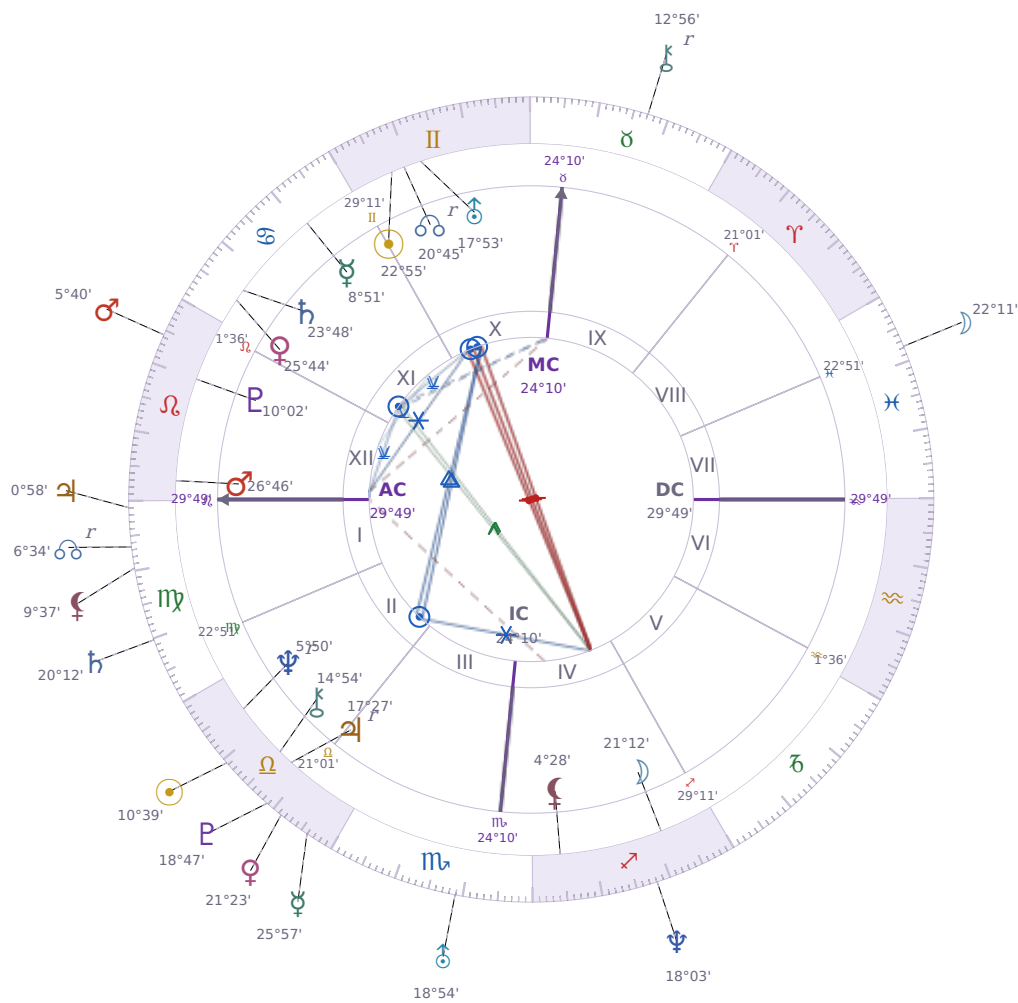

DAILY HOROSCOPE

## Donald John Trump

President of the United States (2017–2021; since 2025)

♊ Gemini June 14, 1946 10:54 New York City

**Thursday, 4 October 1979**