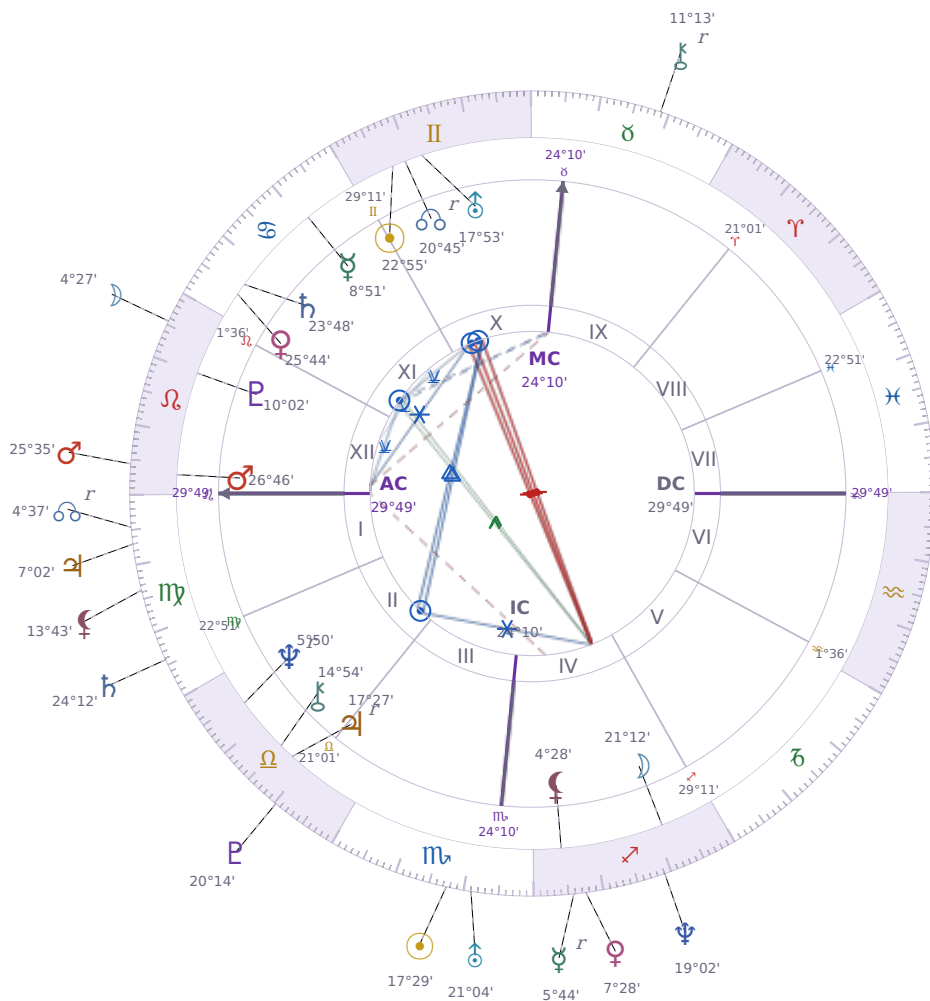

DAILY HOROSCOPE

Donald John Trump

President of the United States (2017–2021; since 2025)

♊ Gemini June 14, 1946 10:54 New York City

Saturday, 10 November 1979

TRANSITS FOR TODAY

☉ Sun	in ♏ Scorpio	17°29'16"
☾ Moon	in ♌ Leo	4°27'17"
☿ Mercury	in ♐ Sagittarius Rx	5°44'49"
♀ Venus	in ♐ Sagittarius	7°28'44"
♂ Mars	in ♌ Leo	25°35'20"
♃ Jupiter	in ♍ Virgo	7°02'40"
♄ Saturn	in ♍ Virgo	24°12'20"

♅ Uranus	in ♏ Scorpio	21°04'03"
♆ Neptune	in ♐ Sagittarius	19°02'15"
♇ Pluto	in ♎ Libra	20°14'04"
♁ Chiron	in ♉ Taurus Rx	11°13'05"
♁ NNode	in ♍ Virgo Rx	4°37'23"
♁ Lilith	in ♍ Virgo	13°43'07"

NATAL PLANETS

Saturday · ♄ Saturn

Colors: Violet

Stone: Obsidian

Number: 8