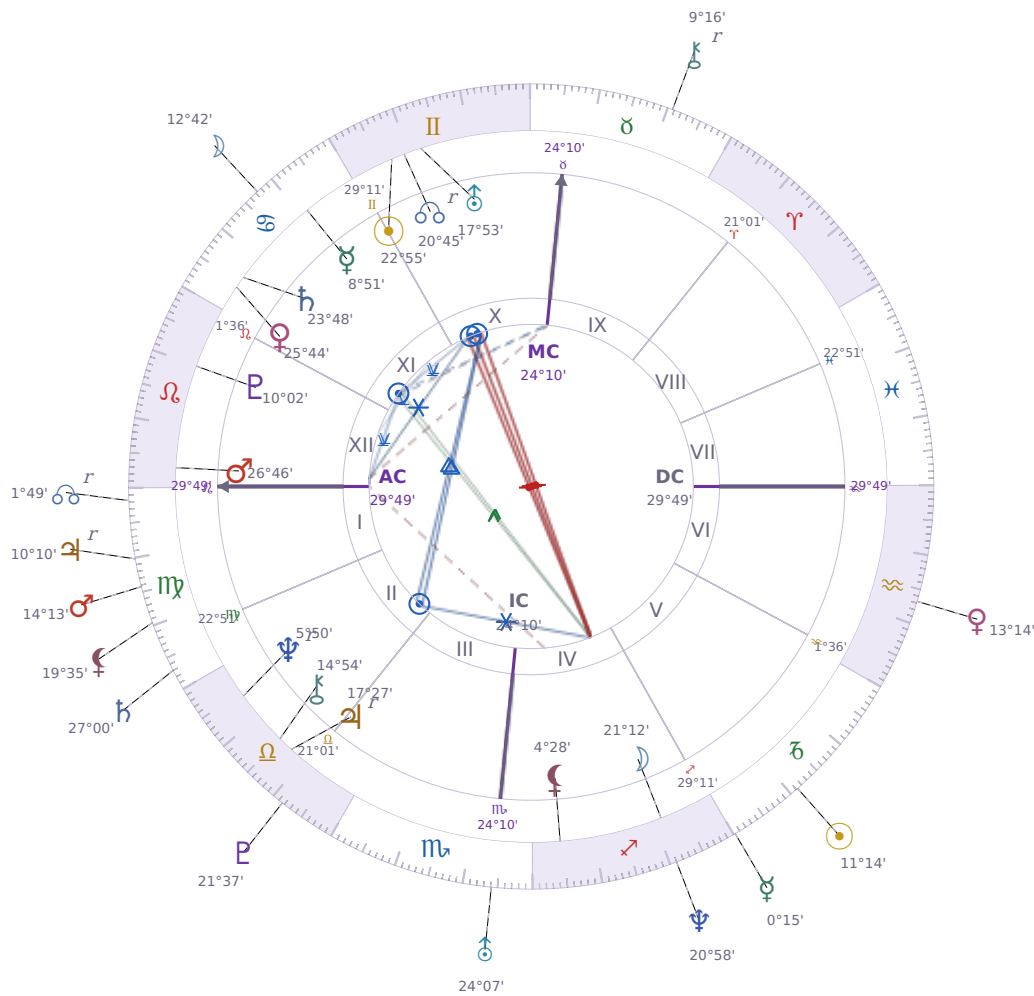

DAILY HOROSCOPE

Donald John Trump

President of the United States (2017–2021; since 2025)

♊ Gemini June 14, 1946 10:54 New York City

Wednesday, 2 January 1980

TRANSITS FOR TODAY

☉ Sun	in ♑ Capricorn	11°14'36"
☾ Moon	in ♋ Cancer	12°42'21"
☿ Mercury	in ♑ Capricorn	0°15'12"
♀ Venus	in ♒ Aquarius	13°14'46"
♂ Mars	in ♍ Virgo	14°13'09"
♃ Jupiter	in ♍ Virgo Rx	10°10'07"
♄ Saturn	in ♍ Virgo	27°00'04"

♅ Uranus	in ♏ Scorpio	24°07'09"
♆ Neptune	in ♐ Sagittarius	20°58'37"
♇ Pluto	in ♎ Libra	21°37'41"
♁ Chiron	in ♉ Taurus Rx	9°16'21"
♁ NNode	in ♍ Virgo Rx	1°49'00"
♁ Lilith	in ♍ Virgo	19°35'32"

NATAL PLANETS

KEY DATE

☿ Mercury enters ♑ Capricorn

Mercury entering *Capricorn* shifts how you talk and think toward **practical results** — you'll notice yourself cutting out small talk and focusing on what actually matters at work or in conversations. People around you tend to **respect the directness** more during this time, even if your words feel plainer than usual, because *Capricorn* makes communication **efficient and honest**. At work especially, **planning and problem-solving** feel sharper; *Mercury* here rewards you for thinking several steps ahead instead of reacting on the spot.