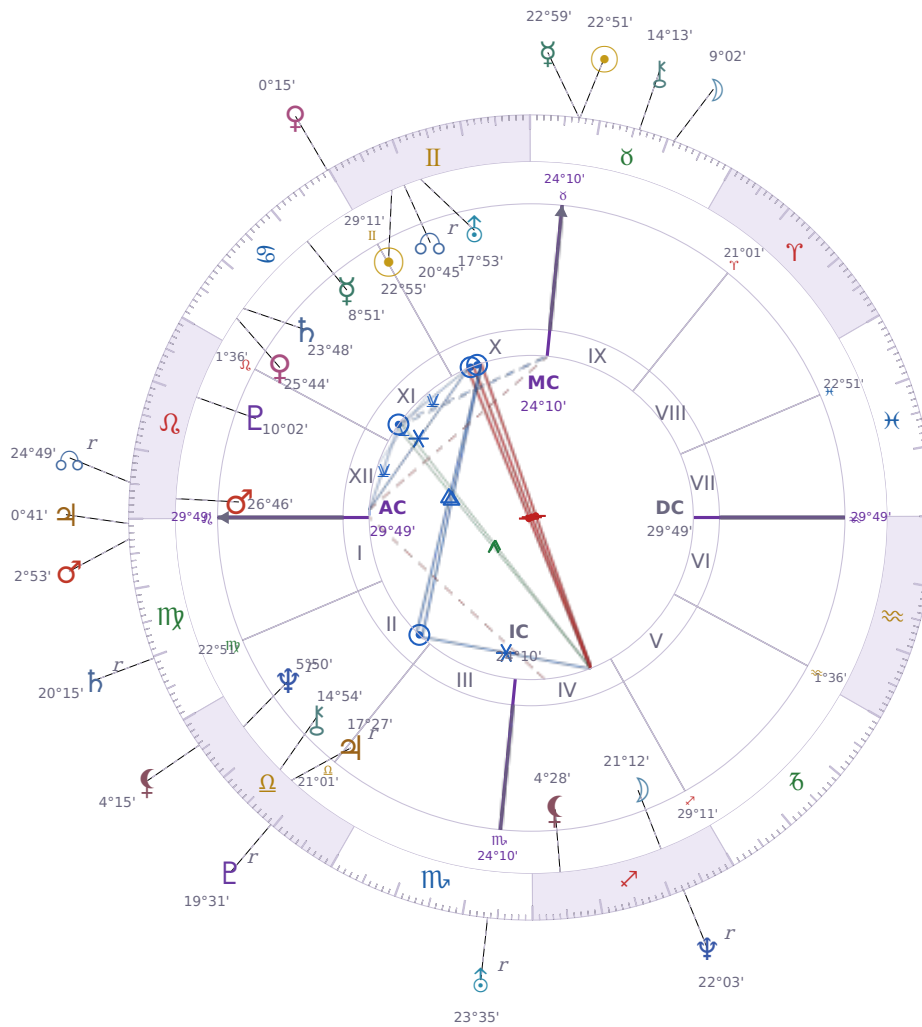

DAILY HOROSCOPE

Donald John Trump

President of the United States (2017–2021; since 2025)

♊ Gemini June 14, 1946 10:54 New York City

Tuesday, 13 May 1980

TRANSITS FOR TODAY

☉ Sun	in ♉ Taurus	22°51'54"
☾ Moon	in ♉ Taurus	9°02'47"
☿ Mercury	in ♉ Taurus	22°59'00"
♀ Venus	in ♋ Cancer	0°15'07"
♂ Mars	in ♍ Virgo	2°53'11"
♃ Jupiter	in ♍ Virgo	0°41'05"
♄ Saturn	in ♍ Virgo Rx	20°15'46"

♅ Uranus	in ♏ Scorpio Rx	23°35'23"
♆ Neptune	in ♐ Sagittarius Rx	22°03'28"
♇ Pluto	in ♎ Libra Rx	19°31'29"
♁ Chiron	in ♉ Taurus	14°13'05"
♁ NNode	in ♌ Leo Rx	24°49'33"
♁ Lilith	in ♎ Libra	4°15'01"

## NATAL PLANETS

☉ Sun	in ♊ Gemini	22°55'42"	X
☾ Moon	in ♐ Sagittarius	21°12'12"	IV
☿ Mercury	in ♋ Cancer	8°51'34"	XI
♀ Venus	in ♋ Cancer	25°44'17"	XI
♂ Mars	in ♌ Leo	26°46'33"	XII
♃ Jupiter	in ♎ Libra	17°27'07"	II Rx
♄ Saturn	in ♋ Cancer	23°48'56"	XI
♅ Uranus	in ♊ Gemini	17°53'35"	X
♆ Neptune	in ♎ Libra	5°50'31"	II Rx
♇ Pluto	in ♌ Leo	10°02'32"	XII
♁ Chiron	in ♎ Libra	14°54'44"	II
♁ North Node	in ♊ Gemini	20°45'24"	X Rx
♁ Lilith	in ♐ Sagittarius	4°28'48"	IV