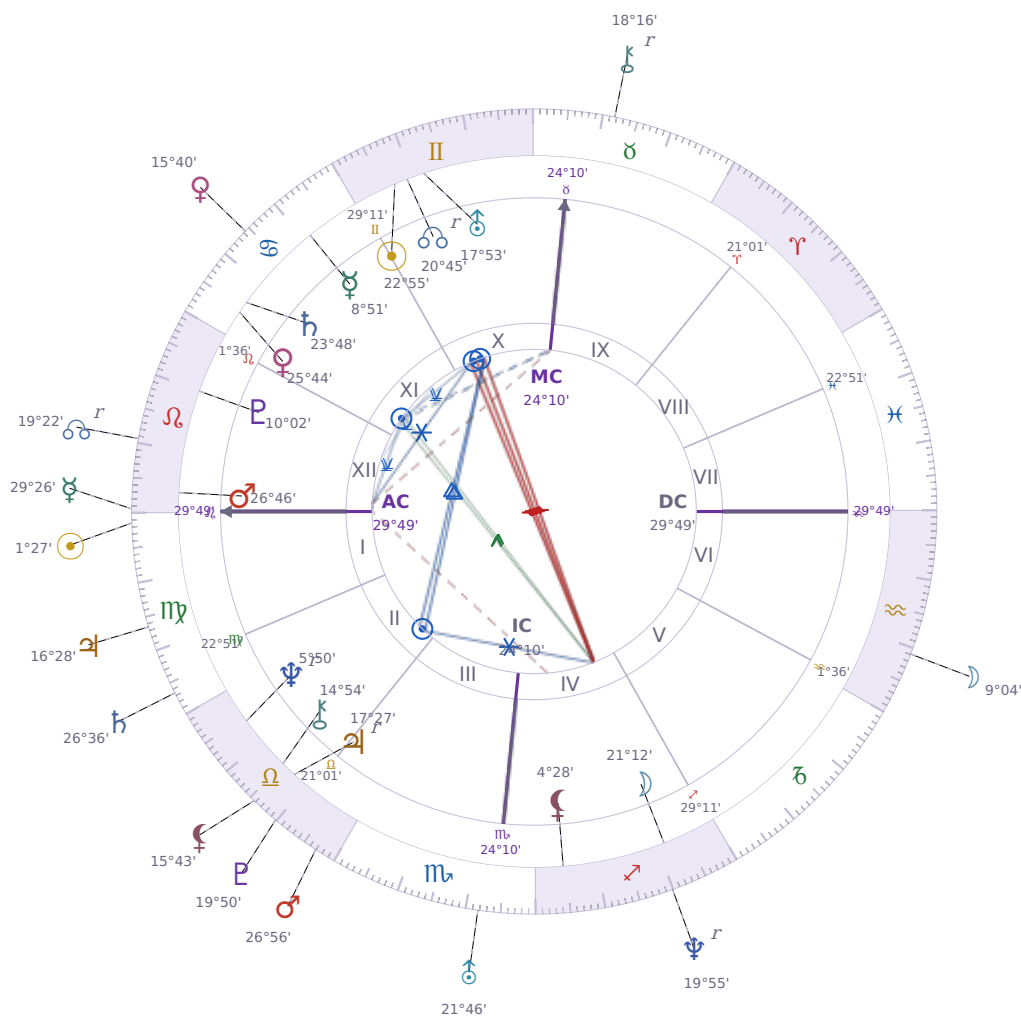

DAILY HOROSCOPE

Donald John Trump

President of the United States (2017–2021; since 2025)

♊ Gemini June 14, 1946 10:54 New York City

Sunday, 24 August 1980

TRANSITS FOR TODAY

☉ Sun	in ♍ Virgo	1°27'32"
☾ Moon	in ♒ Aquarius	9°04'28"
☿ Mercury	in ♌ Leo	29°26'14"
♀ Venus	in ♋ Cancer	15°40'28"
♂ Mars	in ♎ Libra	26°56'20"
♃ Jupiter	in ♍ Virgo	16°28'18"
♄ Saturn	in ♍ Virgo	26°36'26"

♅ Uranus	in	♏ Scorpio	21°46'12"
♆ Neptune	in	♐ Sagittarius Rx	19°55'06"
♇ Pluto	in	♎ Libra	19°50'05"
♁ Chiron	in	♉ Taurus Rx	18°16'34"
♁ NNode	in	♌ Leo Rx	19°22'19"
♁ Lilith	in	♎ Libra	15°43'55"

NATAL PLANETS