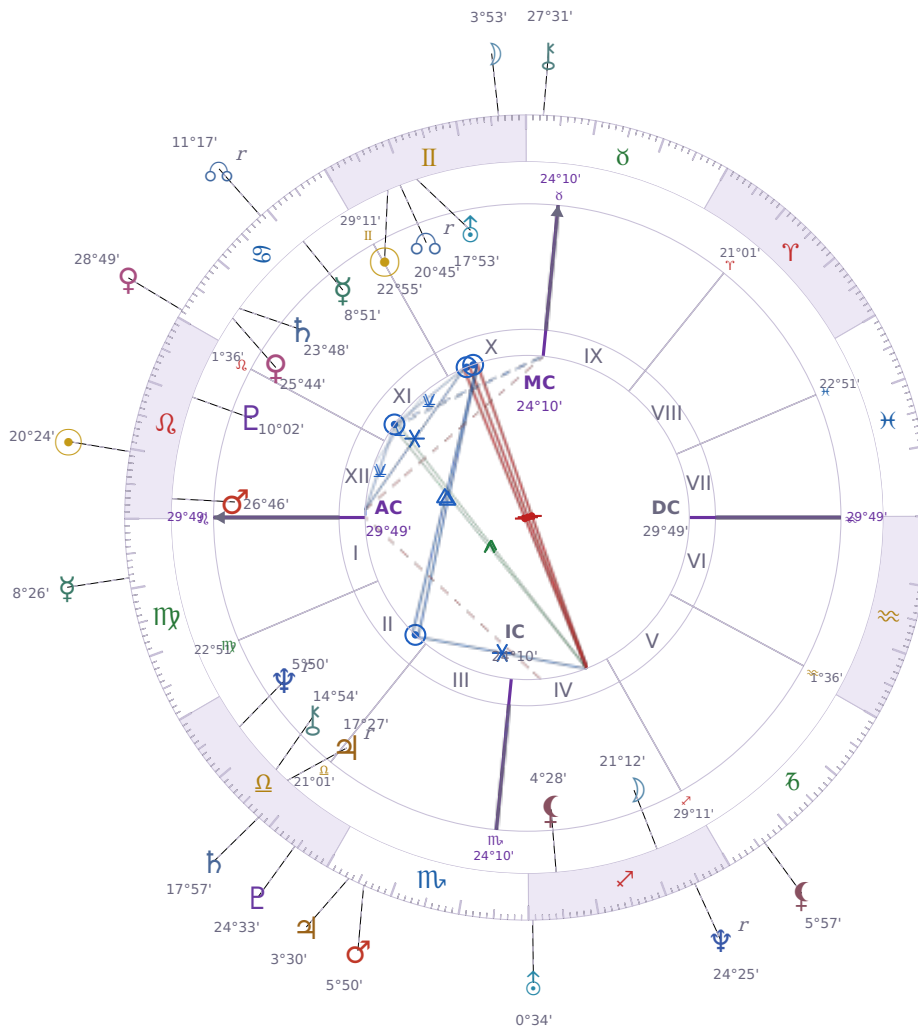

DAILY HOROSCOPE

Donald John Trump

President of the United States (2017–2021; since 2025)

♊ Gemini June 14, 1946 10:54 New York City

Friday, 13 August 1982

TRANSITS FOR TODAY

☉ Sun	in ♌ Leo	20°24'26"
☾ Moon	in ♊ Gemini	3°53'35"
☿ Mercury	in ♍ Virgo	8°26'36"
♀ Venus	in ♋ Cancer	28°49'25"
♂ Mars	in ♏ Scorpio	5°50'52"
♃ Jupiter	in ♏ Scorpio	3°30'07"
♄ Saturn	in ♎ Libra	17°57'47"

♅ Uranus	in	♐ Sagittarius	0°34'59"
♆ Neptune	in	♐ Sagittarius Rx	24°25'05"
♇ Pluto	in	♎ Libra	24°33'36"
♁ Chiron	in	♉ Taurus	27°31'18"
♊ NNode	in	♋ Cancer Rx	11°17'48"
♁ Lilith	in	♑ Capricorn	5°57'28"

## NATAL PLANETS

☉ Sun	in	♊ Gemini	22°55'42"	X
☾ Moon	in	♐ Sagittarius	21°12'12"	IV
☿ Mercury	in	♋ Cancer	8°51'34"	XI
♀ Venus	in	♋ Cancer	25°44'17"	XI
♂ Mars	in	♌ Leo	26°46'33"	XII
♃ Jupiter	in	♎ Libra	17°27'07"	II Rx
♄ Saturn	in	♋ Cancer	23°48'56"	XI
♅ Uranus	in	♊ Gemini	17°53'35"	X
♆ Neptune	in	♎ Libra	5°50'31"	II Rx
♇ Pluto	in	♌ Leo	10°02'32"	XII
♁ Chiron	in	♎ Libra	14°54'44"	II
♊ North Node	in	♊ Gemini	20°45'24"	X Rx
♁ Lilith	in	♐ Sagittarius	4°28'48"	IV

## KEY TRANSIT FACTORS