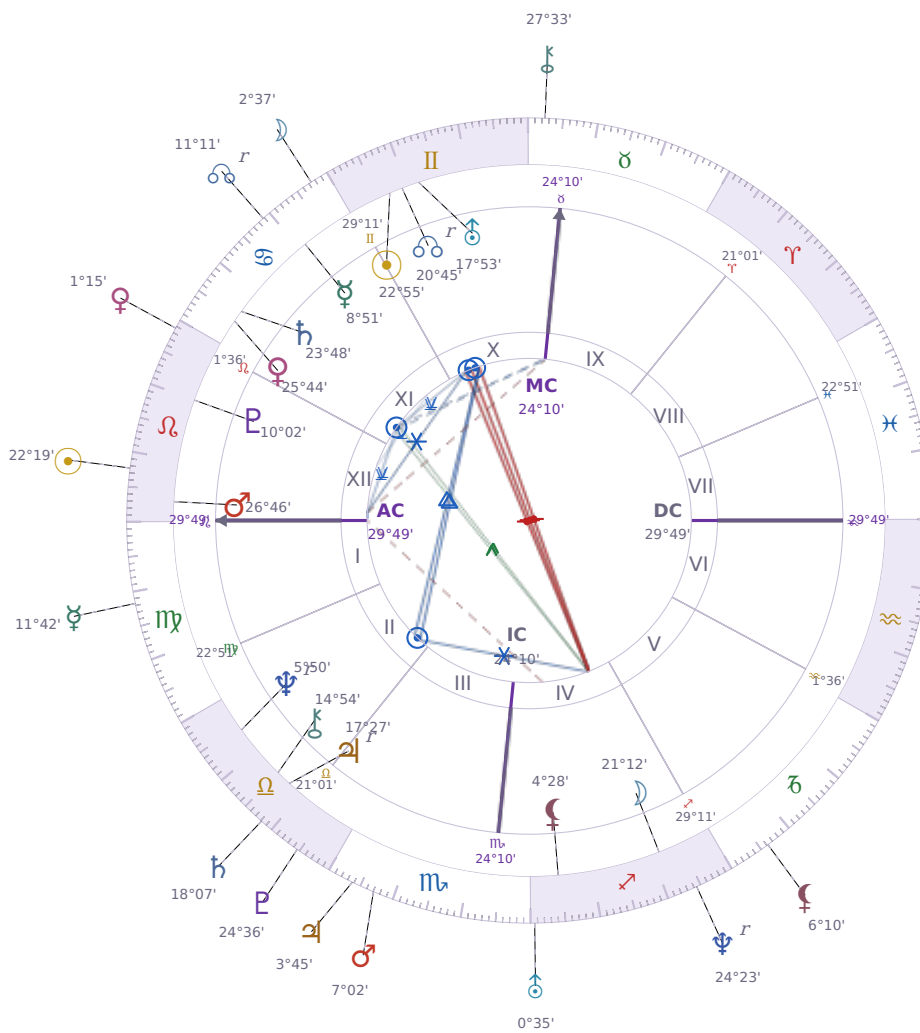

DAILY HOROSCOPE

Donald John Trump

President of the United States (2017–2021; since 2025)

♊ Gemini June 14, 1946 10:54 New York City

Sunday, 15 August 1982

TRANSITS FOR TODAY

☉ Sun	in ♌ Leo	22°19'43"
☾ Moon	in ♋ Cancer	2°37'33"
☿ Mercury	in ♍ Virgo	11°42'24"
♀ Venus	in ♌ Leo	1°15'47"
♂ Mars	in ♏ Scorpio	7°02'59"
♃ Jupiter	in ♏ Scorpio	3°45'16"
♄ Saturn	in ♎ Libra	18°07'51"

♅ Uranus	in	♐ Sagittarius	0°35'31"
♆ Neptune	in	♐ Sagittarius Rx	24°23'41"
♇ Pluto	in	♎ Libra	24°36'16"
♁ Chiron	in	♉ Taurus	27°33'38"
♁ NNode	in	♋ Cancer Rx	11°11'27"
♁ Lilith	in	♑ Capricorn	6°10'45"

NATAL PLANETS

☉ Sun	in	♊ Gemini	22°55'42"	X
☾ Moon	in	♐ Sagittarius	21°12'12"	IV
☿ Mercury	in	♋ Cancer	8°51'34"	XI
♀ Venus	in	♋ Cancer	25°44'17"	XI
♂ Mars	in	♌ Leo	26°46'33"	XII
♃ Jupiter	in	♎ Libra	17°27'07"	II Rx
♄ Saturn	in	♋ Cancer	23°48'56"	XI
♅ Uranus	in	♊ Gemini	17°53'35"	X
♆ Neptune	in	♎ Libra	5°50'31"	II Rx
♇ Pluto	in	♌ Leo	10°02'32"	XII
♁ Chiron	in	♎ Libra	14°54'44"	II
♁ North Node	in	♊ Gemini	20°45'24"	X Rx
♁ Lilith	in	♐ Sagittarius	4°28'48"	IV