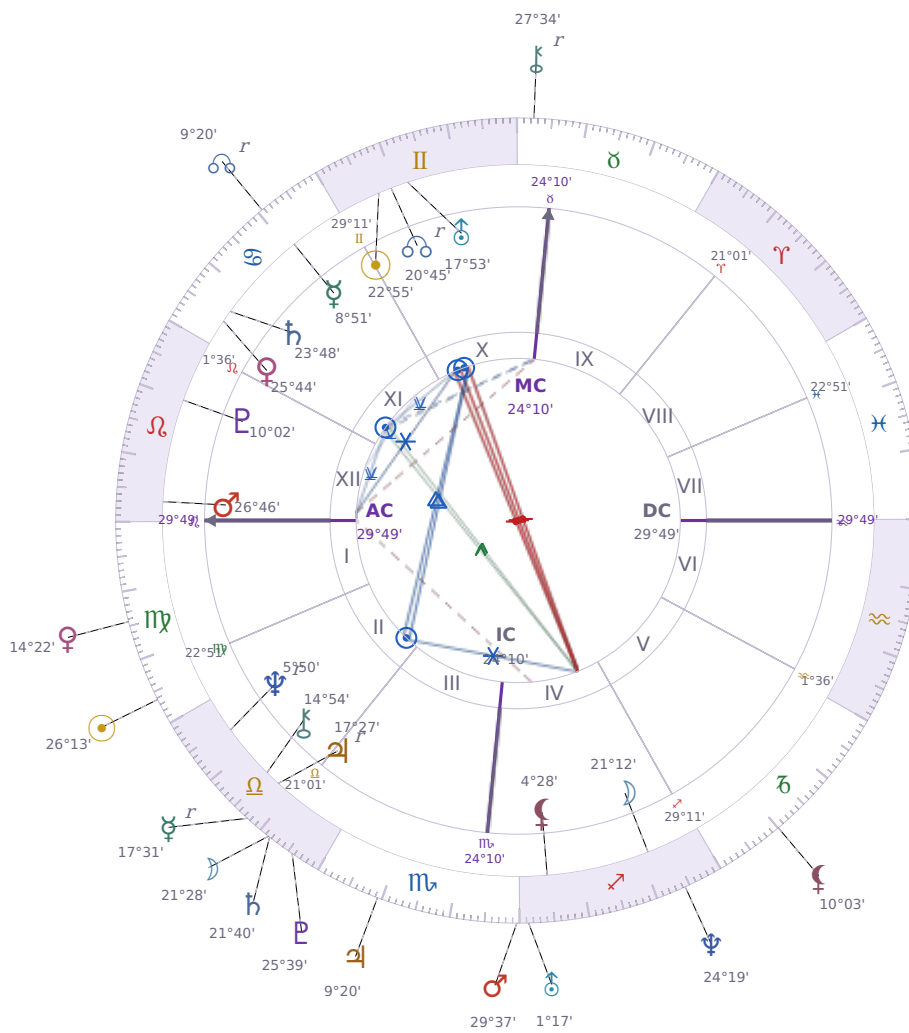

DAILY HOROSCOPE

Donald John Trump

President of the United States (2017–2021; since 2025)

♊ Gemini June 14, 1946 10:54 New York City

Sunday, 19 September 1982

TRANSITS FOR TODAY

☉ Sun	in ♍ Virgo	26°13'10"
☾ Moon	in ♎ Libra	21°28'04"
☿ Mercury	in ♎ Libra Rx	17°31'17"
♀ Venus	in ♍ Virgo	14°22'02"
♂ Mars	in ♏ Scorpio	29°37'16"
♃ Jupiter	in ♏ Scorpio	9°20'57"
♄ Saturn	in ♎ Libra	21°40'11"

♅ Uranus	in ♏ Sagittarius	1°17'31"
♆ Neptune	in ♏ Sagittarius	24°19'26"
♇ Pluto	in ♎ Libra	25°39'17"
♁ Chiron	in ♉ Taurus Rx	27°34'46"
♁ NNode	in ♋ Cancer Rx	9°20'13"
♁ Lilith	in ♑ Capricorn	10°03'18"

## NATAL PLANETS

☉ Sun	in ♊ Gemini	22°55'42"	X
☾ Moon	in ♏ Sagittarius	21°12'12"	IV
☿ Mercury	in ♋ Cancer	8°51'34"	XI
♀ Venus	in ♋ Cancer	25°44'17"	XI
♂ Mars	in ♌ Leo	26°46'33"	XII
♃ Jupiter	in ♎ Libra	17°27'07"	II Rx
♄ Saturn	in ♋ Cancer	23°48'56"	XI
♅ Uranus	in ♊ Gemini	17°53'35"	X
♆ Neptune	in ♎ Libra	5°50'31"	II Rx
♇ Pluto	in ♌ Leo	10°02'32"	XII
♁ Chiron	in ♎ Libra	14°54'44"	II
♁ North Node	in ♊ Gemini	20°45'24"	X Rx
♁ Lilith	in ♏ Sagittarius	4°28'48"	IV