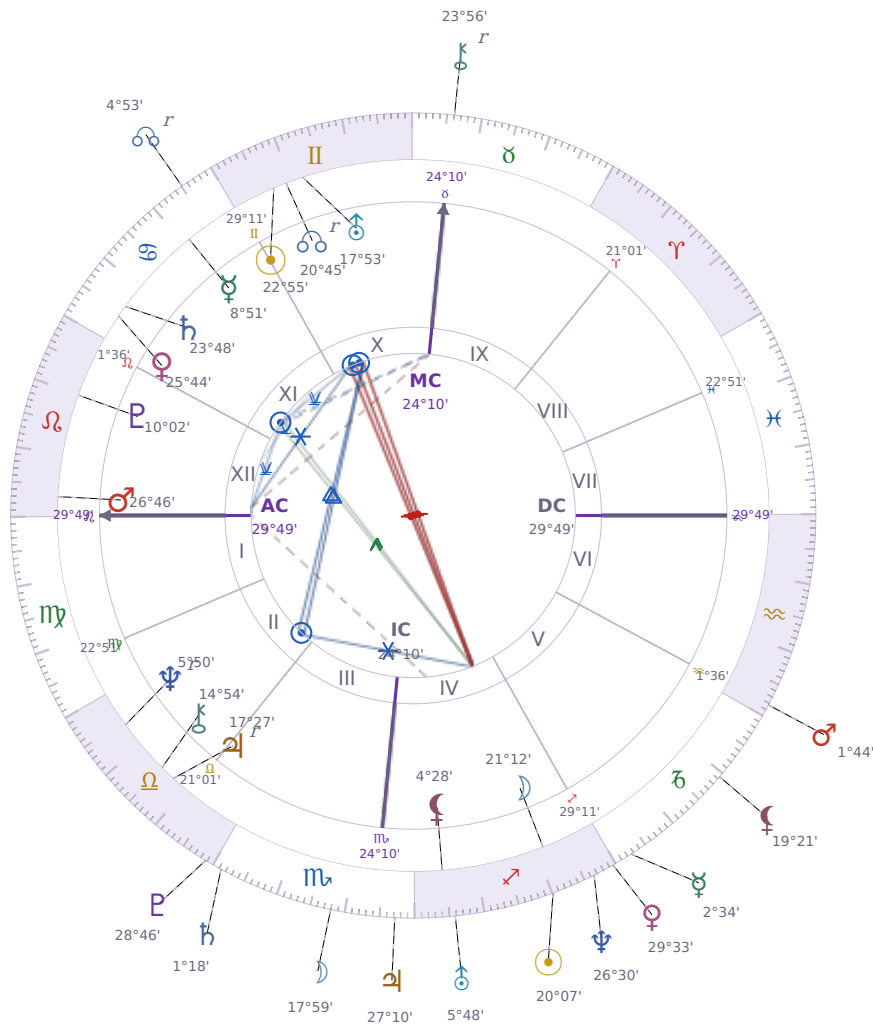

DAILY HOROSCOPE

Donald John Trump

President of the United States (2017–2021; since 2025)

♊ Gemini June 14, 1946 10:54 New York City

Sunday, 12 December 1982

TRANSITS FOR TODAY

☉ Sun	in ♏ Sagittarius	20°07'56"
☾ Moon	in ♏ Scorpio	17°59'03"
☿ Mercury	in ♏ Capricorn	2°34'26"
♀ Venus	in ♏ Sagittarius	29°33'51"
♂ Mars	in ♏ Aquarius	1°44'32"
♃ Jupiter	in ♏ Scorpio	27°10'57"
♄ Saturn	in ♏ Scorpio	1°18'07"