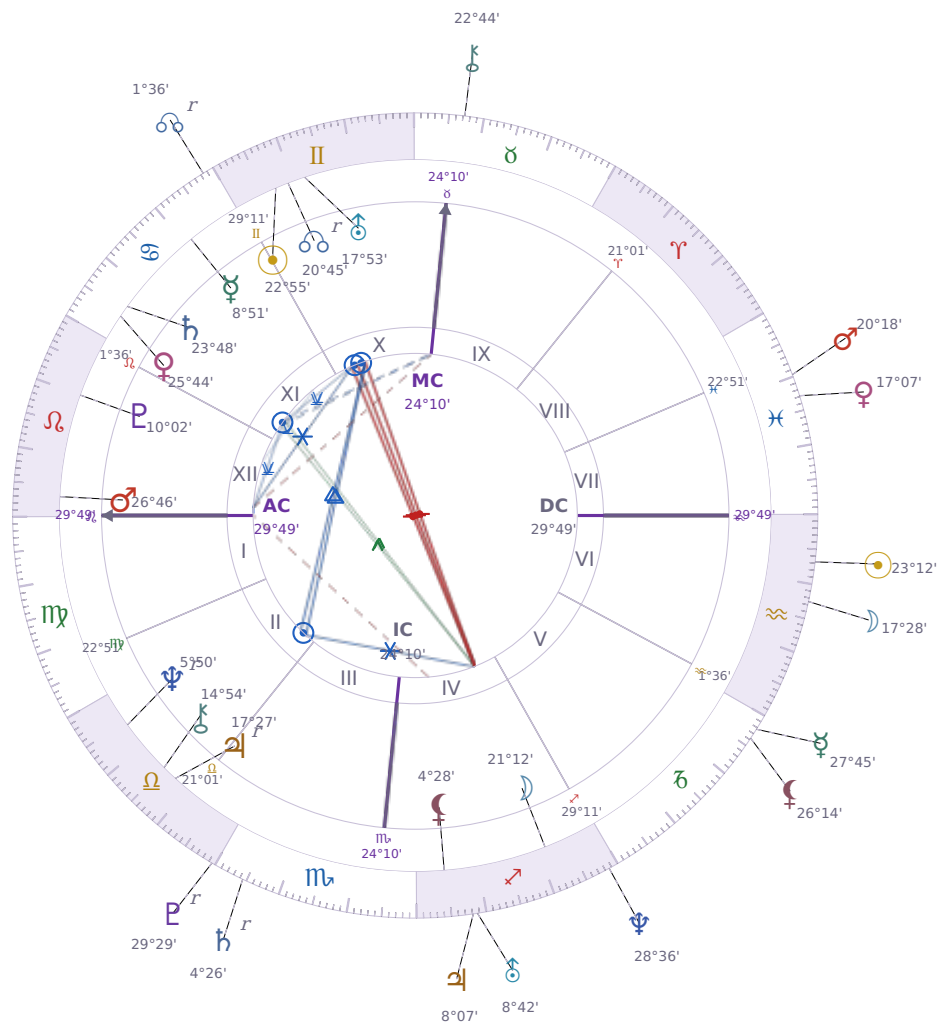

DAILY HOROSCOPE

Donald John Trump

President of the United States (2017–2021; since 2025)

♊ Gemini June 14, 1946 10:54 New York City

Saturday, 12 February 1983

TRANSITS FOR TODAY

☉ Sun	in ♒ Aquarius	23°12'07"
☾ Moon	in ♒ Aquarius	17°28'38"
☿ Mercury	in ♐ Capricorn	27°45'09"
♀ Venus	in ♓ Pisces	17°07'49"
♂ Mars	in ♓ Pisces	20°18'10"
♃ Jupiter	in ♐ Sagittarius	8°07'08"
♄ Saturn	in ♏ Scorpio Rx	4°26'13"

♅ Uranus	in	♐ Sagittarius	8°42'27"
♆ Neptune	in	♐ Sagittarius	28°36'54"
♇ Pluto	in	♎ Libra Rx	29°29'32"
♁ Chiron	in	♉ Taurus	22°44'33"
♁ NNode	in	♋ Cancer Rx	1°36'22"
♁ Lilith	in	♏ Capricorn	26°14'07"

NATAL PLANETS

☉ Sun	in	♊ Gemini	22°55'42"	X
☾ Moon	in	♐ Sagittarius	21°12'12"	IV
☿ Mercury	in	♋ Cancer	8°51'34"	XI
♀ Venus	in	♋ Cancer	25°44'17"	XI
♂ Mars	in	♌ Leo	26°46'33"	XII
♃ Jupiter	in	♎ Libra	17°27'07"	II Rx
♄ Saturn	in	♋ Cancer	23°48'56"	XI
♅ Uranus	in	♊ Gemini	17°53'35"	X
♆ Neptune	in	♎ Libra	5°50'31"	II Rx
♇ Pluto	in	♌ Leo	10°02'32"	XII
♁ Chiron	in	♎ Libra	14°54'44"	II
♁ North Node	in	♊ Gemini	20°45'24"	X Rx
♁ Lilith	in	♐ Sagittarius	4°28'48"	IV