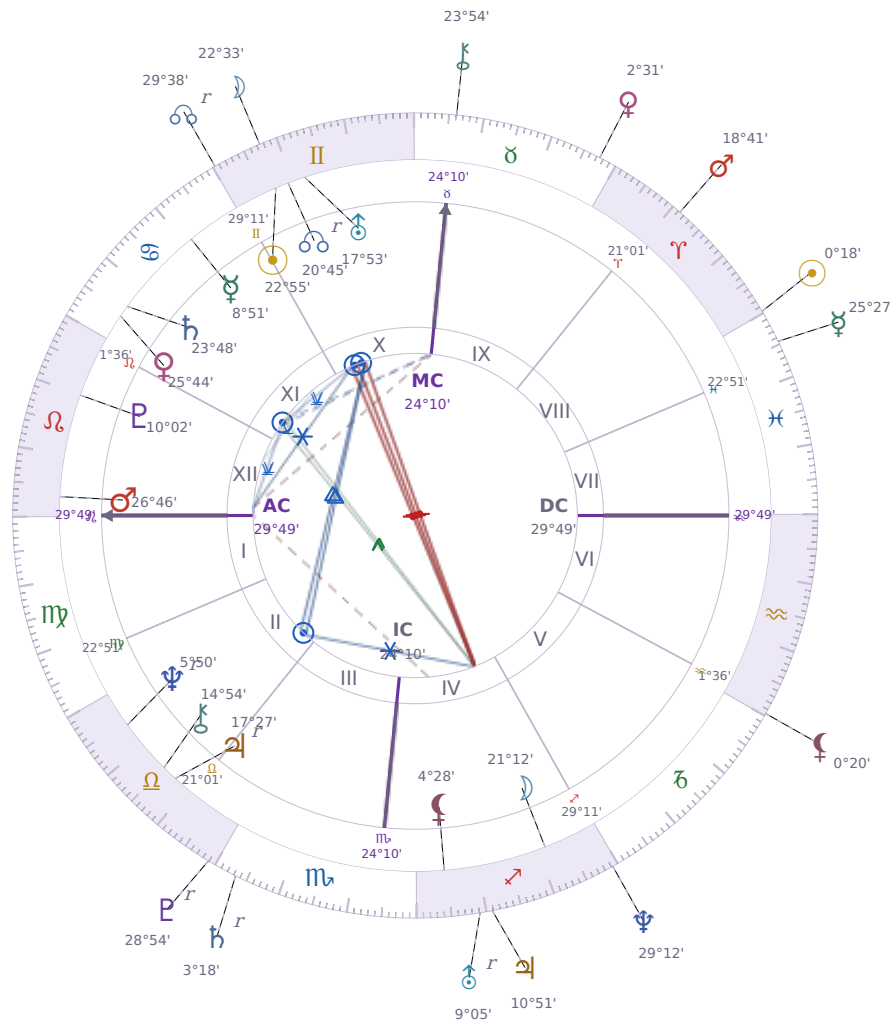

DAILY HOROSCOPE

Donald John Trump

President of the United States (2017–2021; since 2025)

♊ Gemini June 14, 1946 10:54 New York City

Monday, 21 March 1983

TRANSITS FOR TODAY

☉ Sun	in ♈ Aries	0°18'16"
☾ Moon	in ♊ Gemini	22°33'30"
☿ Mercury	in ♋ Pisces	25°27'20"
♀ Venus	in ♉ Taurus	2°31'52"
♂ Mars	in ♈ Aries	18°41'56"
♃ Jupiter	in ♐ Sagittarius	10°51'28"
♄ Saturn	in ♏ Scorpio Rx	3°18'34"

♅ Uranus	in	♐ Sagittarius Rx	9°05'20"
♆ Neptune	in	♐ Sagittarius	29°12'03"
♇ Pluto	in	♎ Libra Rx	28°54'01"
♄ Chiron	in	♉ Taurus	23°54'54"
♁ NNode	in	♊ Gemini Rx	29°38'47"
♁ Lilith	in	♒ Aquarius	0°20'35"

NATAL PLANETS

☉ Sun	in	♊ Gemini	22°55'42"	X
☾ Moon	in	♐ Sagittarius	21°12'12"	IV
☿ Mercury	in	♋ Cancer	8°51'34"	XI
♀ Venus	in	♋ Cancer	25°44'17"	XI
♂ Mars	in	♌ Leo	26°46'33"	XII
♃ Jupiter	in	♎ Libra	17°27'07"	II Rx
♄ Saturn	in	♋ Cancer	23°48'56"	XI
♅ Uranus	in	♊ Gemini	17°53'35"	X
♆ Neptune	in	♎ Libra	5°50'31"	II Rx
♇ Pluto	in	♌ Leo	10°02'32"	XII
♄ Chiron	in	♎ Libra	14°54'44"	II
♁ North Node	in	♊ Gemini	20°45'24"	X Rx
♁ Lilith	in	♐ Sagittarius	4°28'48"	IV