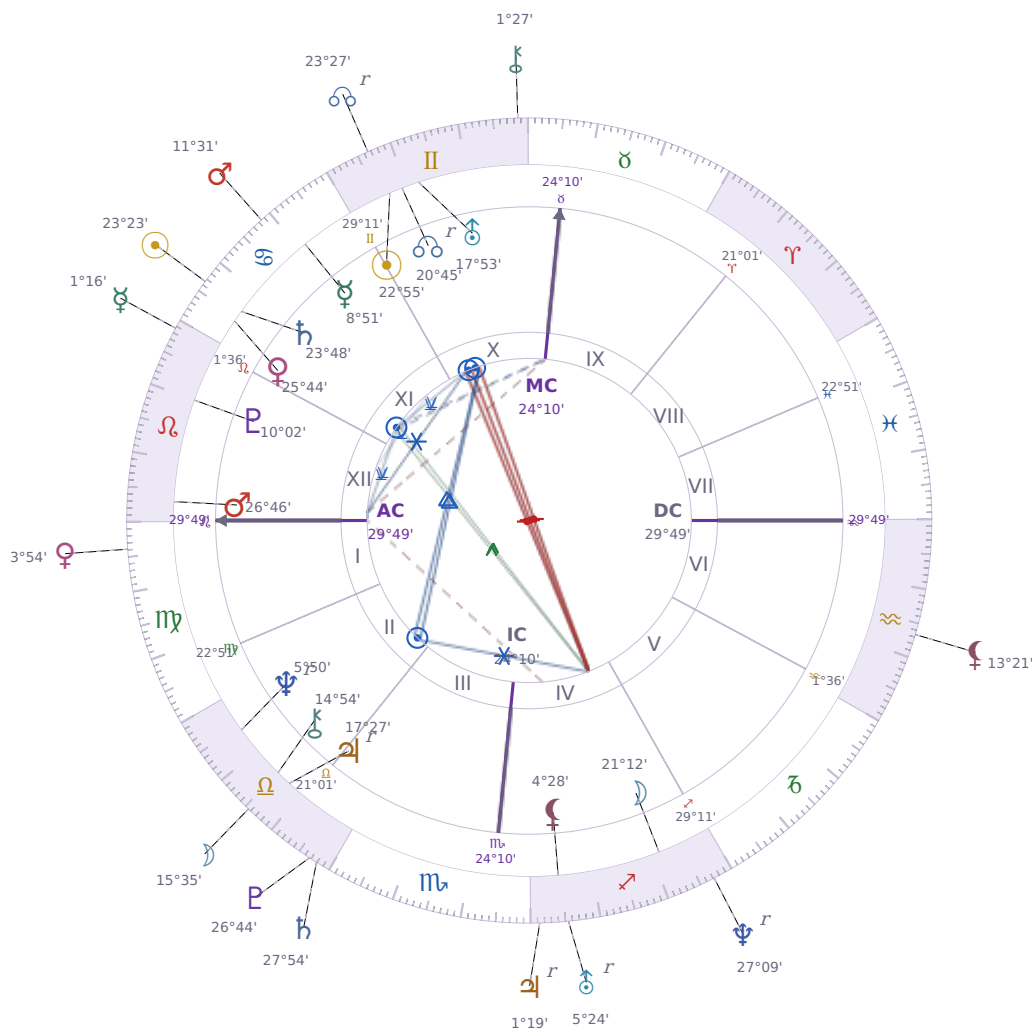

DAILY HOROSCOPE

Donald John Trump

President of the United States (2017–2021; since 2025)

♊ Gemini June 14, 1946 10:54 New York City

Saturday, 16 July 1983

TRANSITS FOR TODAY

☉ Sun	in ♋ Cancer	23°23'51"
☾ Moon	in ♎ Libra	15°35'18"
☿ Mercury	in ♌ Leo	1°16'45"
♀ Venus	in ♍ Virgo	3°54'25"
♂ Mars	in ♋ Cancer	11°31'25"
♃ Jupiter	in ♐ Sagittarius Rx	1°19'02"
♄ Saturn	in ♎ Libra	27°54'28"