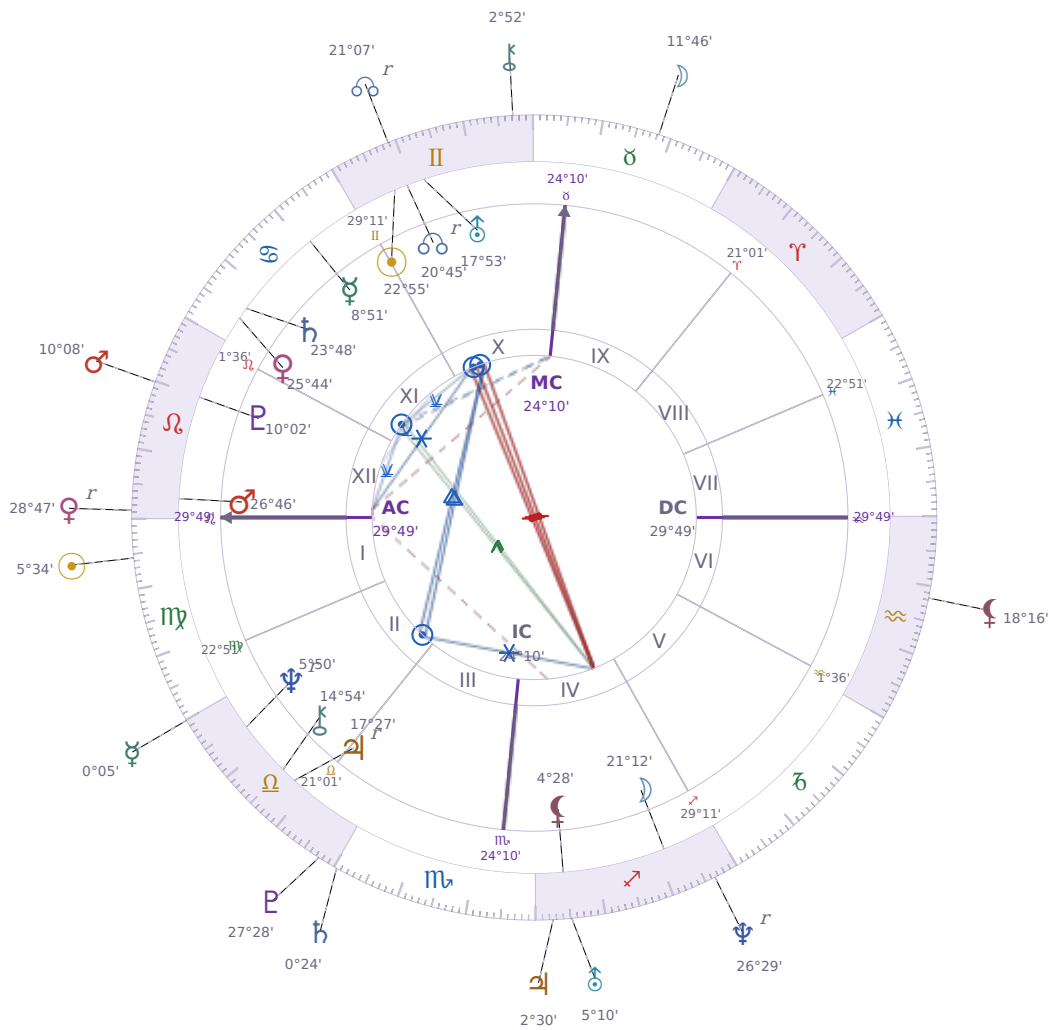

DAILY HOROSCOPE

Donald John Trump

President of the United States (2017–2021; since 2025)

♊ Gemini June 14, 1946 10:54 New York City

Monday, 29 August 1983

TRANSITS FOR TODAY

☉ Sun	in ♍ Virgo	5°34'56"
☾ Moon	in ♉ Taurus	11°46'13"
☿ Mercury	in ♎ Libra	0°05'08"
♀ Venus	in ♌ Leo Rx	28°47'23"
♂ Mars	in ♌ Leo	10°08'52"
♃ Jupiter	in ♐ Sagittarius	2°30'50"
♄ Saturn	in ♏ Scorpio	0°24'47"

♅ Uranus	in	♐ Sagittarius	5°10'09"
♆ Neptune	in	♐ Sagittarius Rx	26°29'22"
♇ Pluto	in	♎ Libra	27°28'55"
♁ Chiron	in	♊ Gemini	2°52'47"
♁ NNode	in	♊ Gemini Rx	21°07'16"
♁ Lilith	in	♈ Aquarius	18°16'32"

NATAL PLANETS