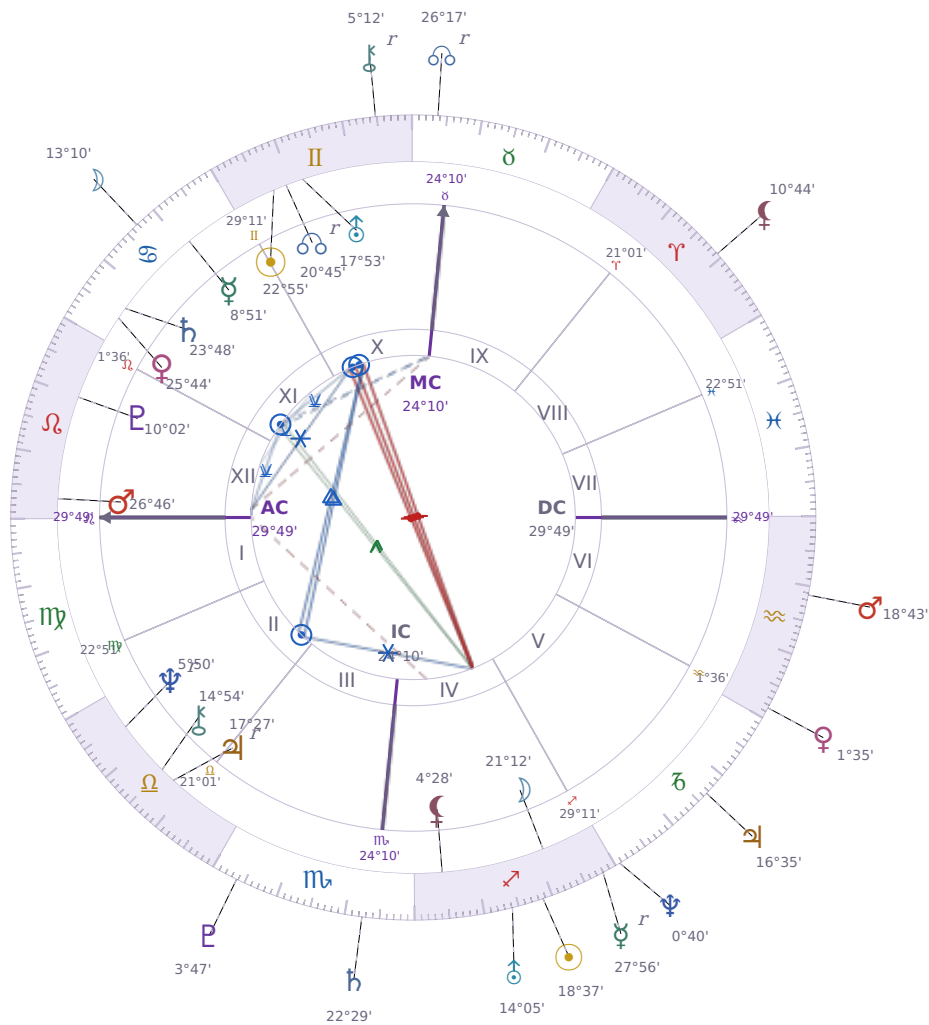

DAILY HOROSCOPE

Donald John Trump

President of the United States (2017–2021; since 2025)

♊ Gemini June 14, 1946 10:54 New York City

Monday, 10 December 1984

TRANSITS FOR TODAY

| | | |
|-----------|---------------------|-----------|
| ☉ Sun | in ♐ Sagittarius | 18°37'11" |
| ☾ Moon | in ♋ Cancer | 13°10'32" |
| ☿ Mercury | in ♐ Sagittarius Rx | 27°56'59" |
| ♀ Venus | in ♒ Aquarius | 1°35'43" |
| ♂ Mars | in ♒ Aquarius | 18°43'06" |
| ♃ Jupiter | in ♑ Capricorn | 16°35'12" |
| ♄ Saturn | in ♏ Scorpio | 22°29'26" |

| | | | |
|-----------|----|---------------|-----------|
| ♅ Uranus | in | ♐ Sagittarius | 14°05'06" |
| ♆ Neptune | in | ♑ Capricorn | 0°40'30" |
| ♇ Pluto | in | ♏ Scorpio | 3°47'38" |
| ♁ Chiron | in | ♊ Gemini Rx | 5°12'24" |
| ♁ NNode | in | ♉ Taurus Rx | 26°17'10" |
| ♁ Lilith | in | ♈ Aries | 10°44'43" |

NATAL PLANETS

| | | | | |
|--------------|----|---------------|-----------|-------|
| ☉ Sun | in | ♊ Gemini | 22°55'42" | X |
| ☾ Moon | in | ♐ Sagittarius | 21°12'12" | IV |
| ☿ Mercury | in | ♋ Cancer | 8°51'34" | XI |
| ♀ Venus | in | ♋ Cancer | 25°44'17" | XI |
| ♂ Mars | in | ♌ Leo | 26°46'33" | XII |
| ♃ Jupiter | in | ♎ Libra | 17°27'07" | II Rx |
| ♄ Saturn | in | ♋ Cancer | 23°48'56" | XI |
| ♅ Uranus | in | ♊ Gemini | 17°53'35" | X |
| ♆ Neptune | in | ♎ Libra | 5°50'31" | II Rx |
| ♇ Pluto | in | ♌ Leo | 10°02'32" | XII |
| ♁ Chiron | in | ♎ Libra | 14°54'44" | II |
| ♁ North Node | in | ♊ Gemini | 20°45'24" | X Rx |
| ♁ Lilith | in | ♐ Sagittarius | 4°28'48" | IV |