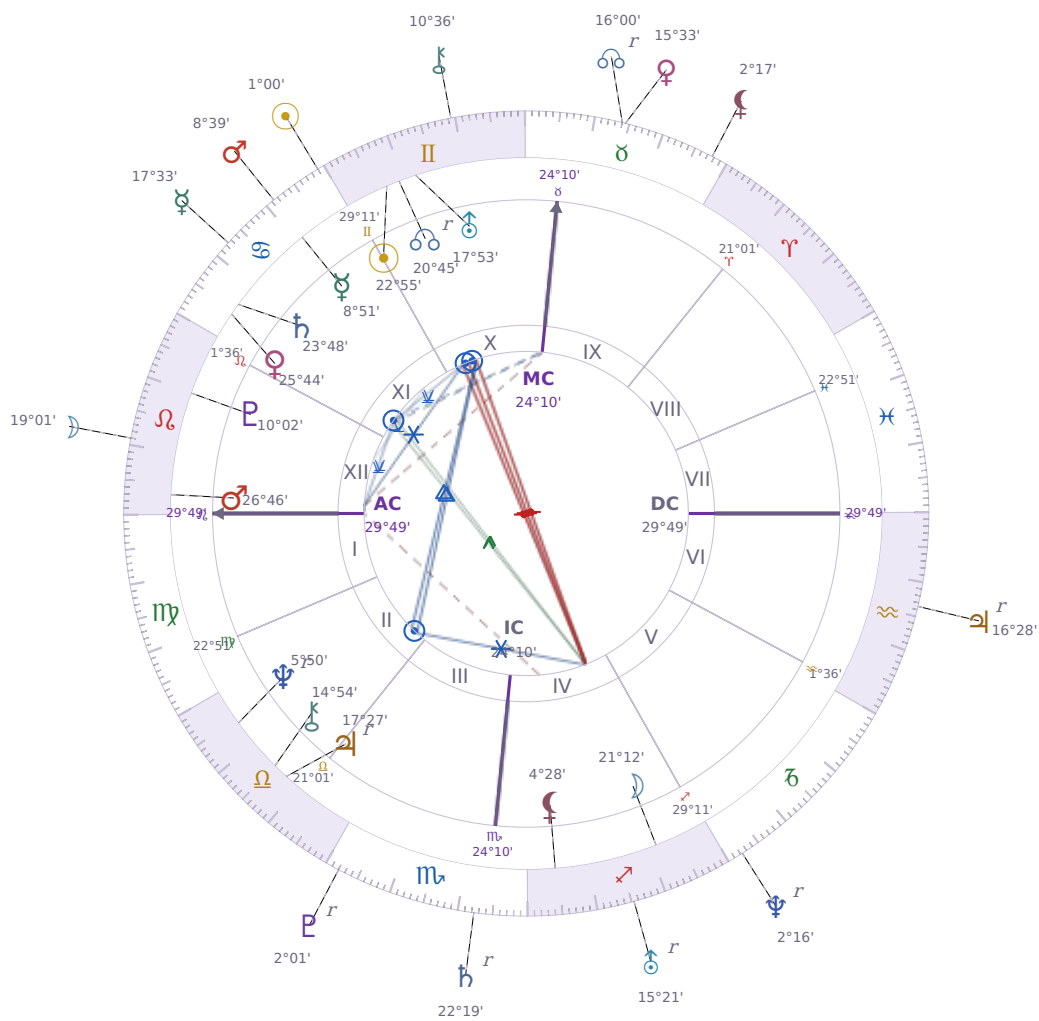

DAILY HOROSCOPE

Donald John Trump

President of the United States (2017–2021; since 2025)

♊ Gemini June 14, 1946 10:54 New York City

Saturday, 22 June 1985

TRANSITS FOR TODAY

☉ Sun	in ♋ Cancer	1°00'17"
☾ Moon	in ♌ Leo	19°01'18"
☿ Mercury	in ♋ Cancer	17°33'53"
♀ Venus	in ♉ Taurus	15°33'44"
♂ Mars	in ♋ Cancer	8°39'59"
♃ Jupiter	in ♒ Aquarius Rx	16°28'29"
♄ Saturn	in ♏ Scorpio Rx	22°19'52"

♅ Uranus	in	♐ Sagittarius Rx	15°21'15"
♆ Neptune	in	♑ Capricorn Rx	2°16'31"
♇ Pluto	in	♏ Scorpio Rx	2°02'00"
♁ Chiron	in	♊ Gemini	10°36'58"
♁ NNode	in	♉ Taurus Rx	16°00'50"
♁ Lilith	in	♉ Taurus	2°17'46"

## KEY TRANSIT FACTORS