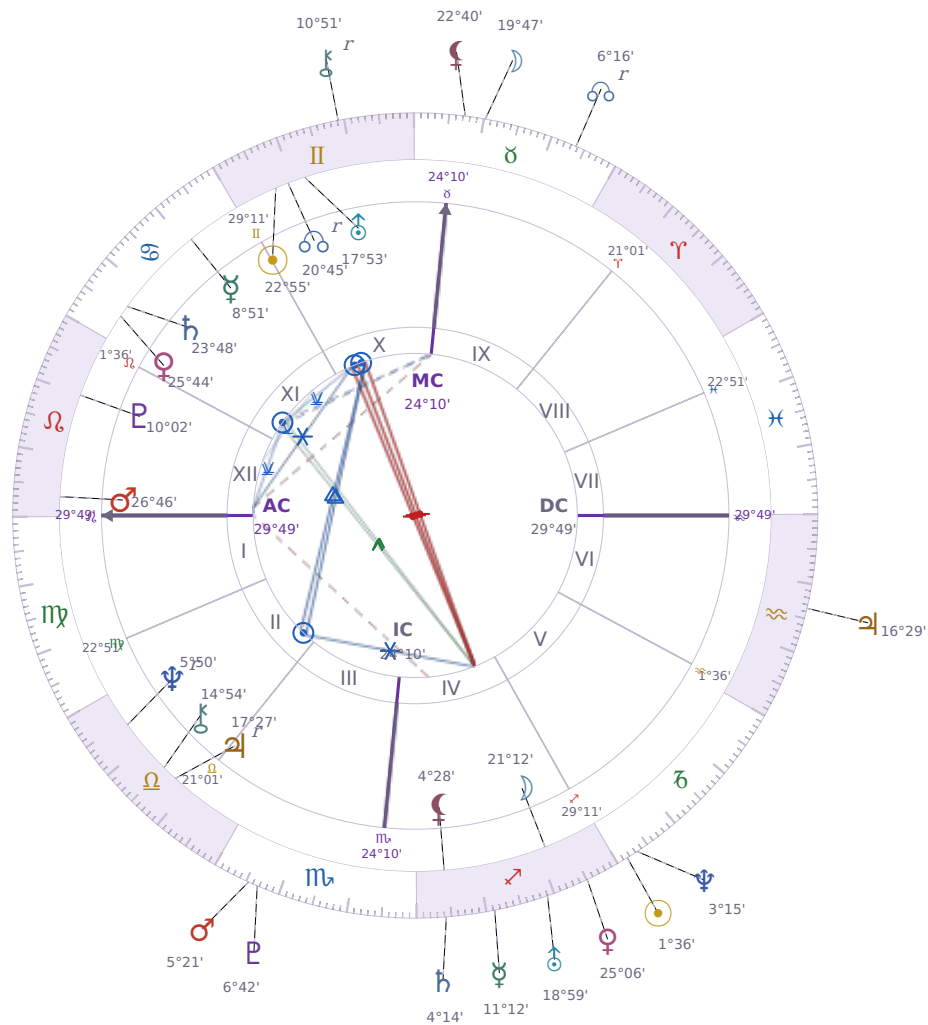

DAILY HOROSCOPE

Donald John Trump

President of the United States (2017–2021; since 2025)

♊ Gemini June 14, 1946 10:54 New York City

Monday, 23 December 1985

TRANSITS FOR TODAY

☉ Sun	in ♐ Capricorn	1°36'25"
☾ Moon	in ♉ Taurus	19°47'18"
☿ Mercury	in ♐ Sagittarius	11°12'06"
♀ Venus	in ♐ Sagittarius	25°06'32"
♂ Mars	in ♏ Scorpio	5°21'46"
♃ Jupiter	in ♒ Aquarius	16°29'12"
♄ Saturn	in ♐ Sagittarius	4°14'46"

♅ Uranus	in	♐ Sagittarius	18°59'52"
♆ Neptune	in	♑ Capricorn	3°15'54"
♇ Pluto	in	♏ Scorpio	6°42'07"
♁ Chiron	in	♊ Gemini Rx	10°51'40"
♁ NNode	in	♉ Taurus Rx	6°16'15"
♁ Lilith	in	♉ Taurus	22°40'43"

NATAL PLANETS

★ = natal resonance — this transit echoes your birth chart, amplifying its influence

LUNAR DAY

Moon in ♉ Taurus · Day 12 / 30 · Waxing Gibbous

The pace slows considerably during this transit as comfort and familiar surroundings take priority over efficiency. Resistance to change hardens, and any disruption to routine tends to provoke stubborn pushback.