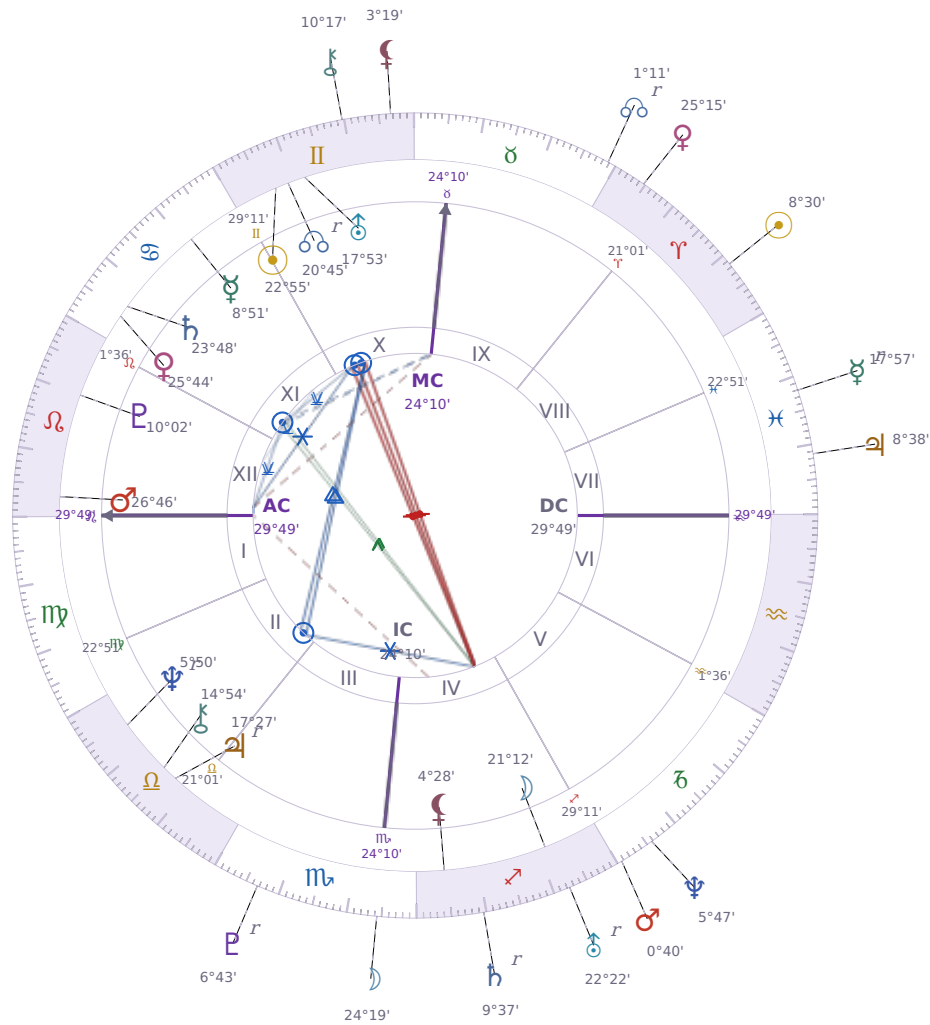

DAILY HOROSCOPE

Donald John Trump

President of the United States (2017–2021; since 2025)

♊ Gemini June 14, 1946 10:54 New York City

Saturday, 29 March 1986

TRANSITS FOR TODAY

☉ Sun	in ♈ Aries	8°30'02"
☾ Moon	in ♏ Scorpio	24°19'51"
☿ Mercury	in ♋ Pisces Rx	17°57'50"
♀ Venus	in ♈ Aries	25°15'03"
♂ Mars	in ♐ Capricorn	0°40'40"
♃ Jupiter	in ♋ Pisces	8°38'28"
♄ Saturn	in ♏ Sagittarius Rx	9°37'07"

♅ Uranus	in ♏ Sagittarius Rx	22°22'21"
♆ Neptune	in ♏ Capricorn	5°47'14"
♇ Pluto	in ♏ Scorpio Rx	6°43'24"
♁ Chiron	in ♊ Gemini	10°17'40"
♁ NNode	in ♉ Taurus Rx	1°11'15"
♁ Lilith	in ♊ Gemini	3°19'56"

NATAL PLANETS

☉ Sun	in ♊ Gemini	22°55'42"	X
☾ Moon	in ♏ Sagittarius	21°12'12"	IV
☿ Mercury	in ♋ Cancer	8°51'34"	XI
♀ Venus	in ♋ Cancer	25°44'17"	XI
♂ Mars	in ♌ Leo	26°46'33"	XII
♃ Jupiter	in ♎ Libra	17°27'07"	II Rx
♄ Saturn	in ♋ Cancer	23°48'56"	XI
♅ Uranus	in ♊ Gemini	17°53'35"	X
♆ Neptune	in ♎ Libra	5°50'31"	II Rx
♇ Pluto	in ♌ Leo	10°02'32"	XII
♁ Chiron	in ♎ Libra	14°54'44"	II
♁ North Node	in ♊ Gemini	20°45'24"	X Rx
♁ Lilith	in ♏ Sagittarius	4°28'48"	IV

Saturday · ♄ Saturn

Colors: Violet

Stone: Obsidian

Number: 8