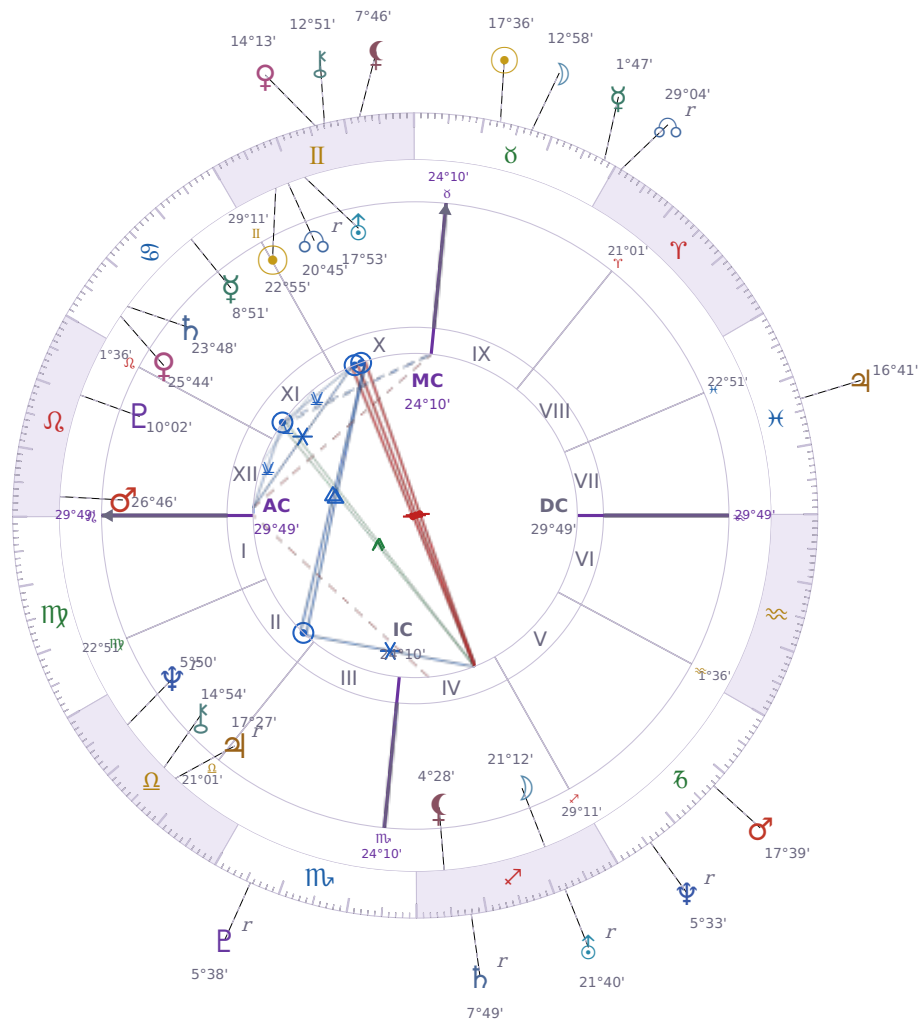

DAILY HOROSCOPE

Donald John Trump

President of the United States (2017–2021; since 2025)

♊ Gemini June 14, 1946 10:54 New York City

Thursday, 8 May 1986

TRANSITS FOR TODAY

☉ Sun	in ♉ Taurus	17°36'06"
☾ Moon	in ♉ Taurus	12°58'27"
☿ Mercury	in ♉ Taurus	1°47'22"
♀ Venus	in ♊ Gemini	14°13'24"
♂ Mars	in ♄ Capricorn	17°39'32"
♃ Jupiter	in ♓ Pisces	16°41'31"
♄ Saturn	in ♐ Sagittarius Rx	7°49'05"