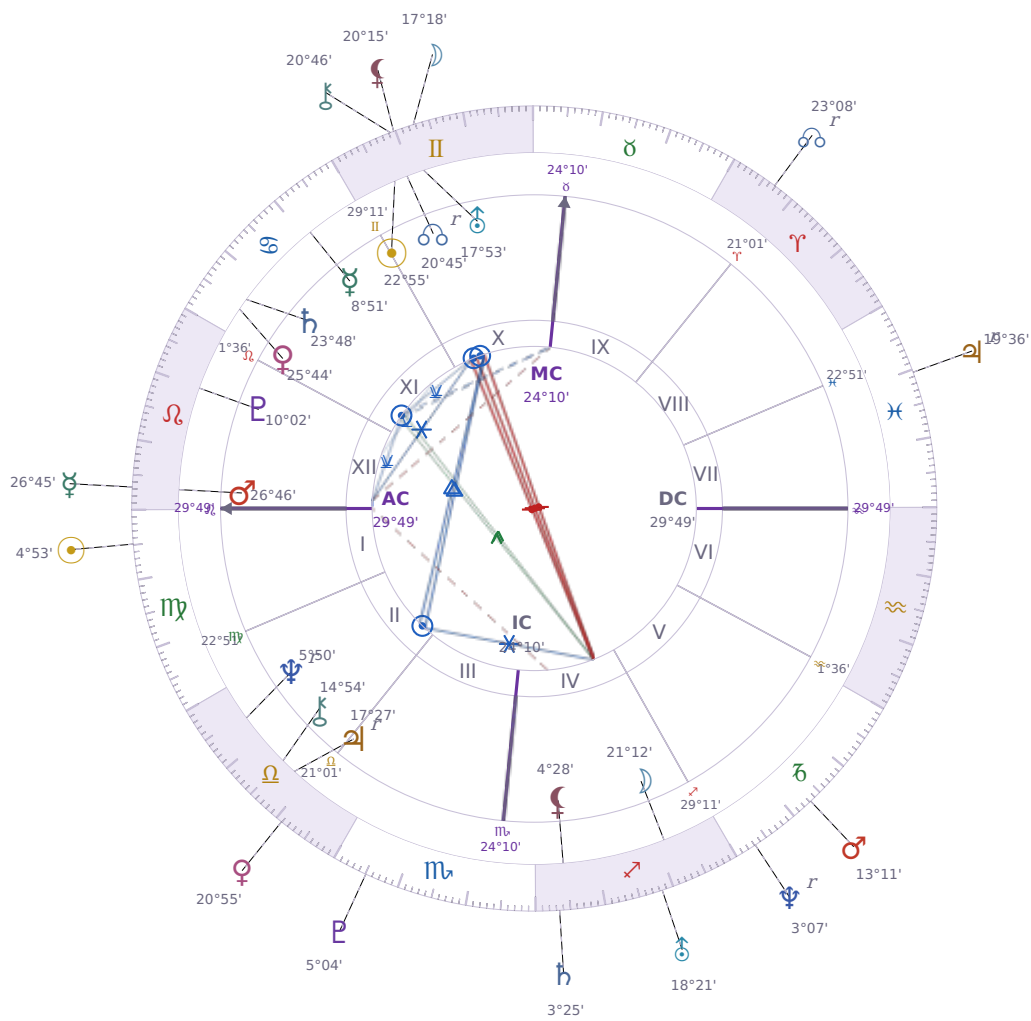

DAILY HOROSCOPE

Donald John Trump

President of the United States (2017–2021; since 2025)

♊ Gemini June 14, 1946 10:54 New York City

Thursday, 28 August 1986

TRANSITS FOR TODAY

☉ Sun	in ♍ Virgo	4°53'13"
☾ Moon	in ♊ Gemini	17°18'05"
☿ Mercury	in ♌ Leo	26°45'25"
♀ Venus	in ♎ Libra	20°55'14"
♂ Mars	in ♑ Capricorn	13°11'15"
♃ Jupiter	in ♓ Pisces Rx	19°36'05"
♄ Saturn	in ♐ Sagittarius	3°25'47"

♅ Uranus	in ♏ Sagittarius	18°21'28"
♆ Neptune	in ♑ Capricorn Rx	3°07'11"
♇ Pluto	in ♏ Scorpio	5°04'59"
♁ Chiron	in ♊ Gemini	20°46'53"
♊ NNode	in ♈ Aries Rx	23°08'23"
♁ Lilith	in ♊ Gemini	20°15'55"

NATAL PLANETS

KEY DATE

♅ Uranus stations Direct

Uranus turning direct after months backward means **stuck situations finally shift** — delays in tech, contracts, or unusual projects resume their forward motion. What felt **blocked or confusing** about your routines, friendships, or work systems becomes **clearer to act on** now that the planet moves the way it normally does. Most people notice they can **make real changes** instead of just thinking about them, whether that's switching jobs, updating systems, or ending relationships that went nowhere during the retrograde.