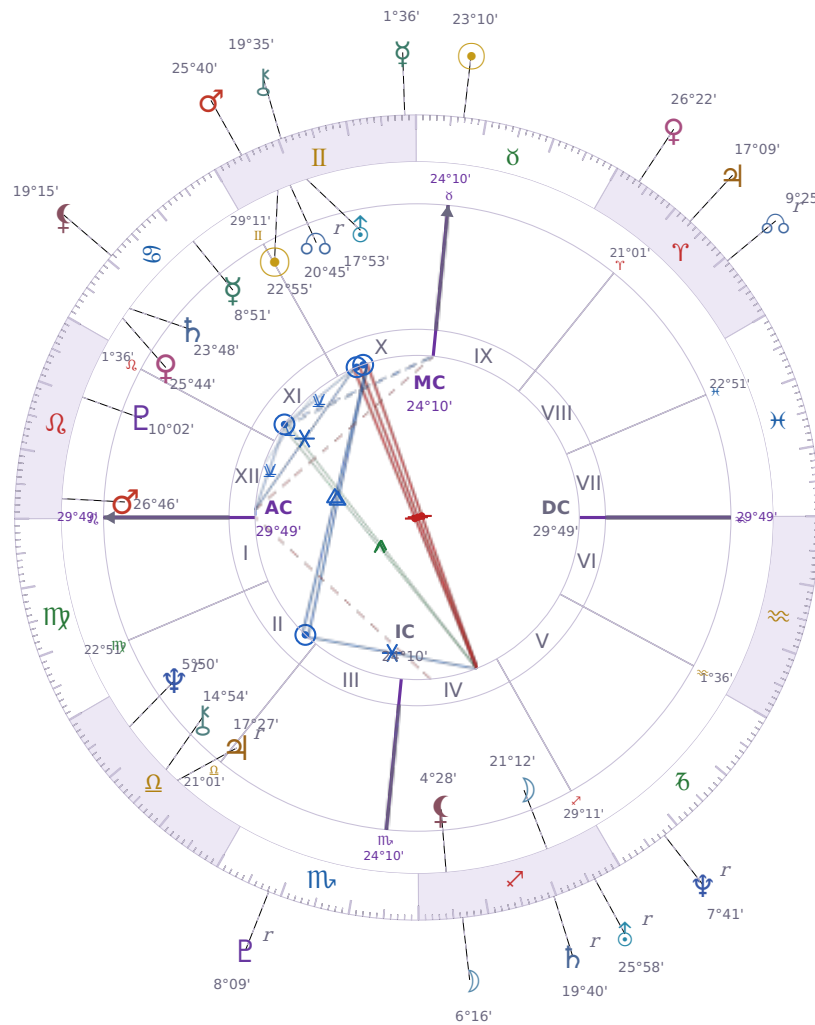

DAILY HOROSCOPE

Donald John Trump

President of the United States (2017–2021; since 2025)

♊ Gemini June 14, 1946 10:54 New York City

Thursday, 14 May 1987

TRANSITS FOR TODAY

☉ Sun	in ♉ Taurus	23°10'13"
☾ Moon	in ♐ Sagittarius	6°16'55"
☿ Mercury	in ♊ Gemini	1°36'33"
♀ Venus	in ♈ Aries	26°22'18"
♂ Mars	in ♊ Gemini	25°40'44"
♃ Jupiter	in ♈ Aries	17°09'38"
♄ Saturn	in ♐ Sagittarius Rx	19°40'11"

♅ Uranus	in	♐ Sagittarius Rx	25°58'53"
♆ Neptune	in	♑ Capricorn Rx	7°41'39"
♇ Pluto	in	♏ Scorpio Rx	8°09'57"
♁ Chiron	in	♊ Gemini	19°35'43"
♊ NNode	in	♈ Aries Rx	9°25'30"
♁ Lilith	in	♋ Cancer	19°15'49"

NATAL PLANETS

☉ Sun	in	♊ Gemini	22°55'42"	X
☾ Moon	in	♐ Sagittarius	21°12'12"	IV
☿ Mercury	in	♋ Cancer	8°51'34"	XI
♀ Venus	in	♋ Cancer	25°44'17"	XI
♂ Mars	in	♌ Leo	26°46'33"	XII
♃ Jupiter	in	♎ Libra	17°27'07"	II Rx
♄ Saturn	in	♋ Cancer	23°48'56"	XI
♅ Uranus	in	♊ Gemini	17°53'35"	X
♆ Neptune	in	♎ Libra	5°50'31"	II Rx
♇ Pluto	in	♌ Leo	10°02'32"	XII
♁ Chiron	in	♎ Libra	14°54'44"	II
♊ North Node	in	♊ Gemini	20°45'24"	X Rx
♁ Lilith	in	♐ Sagittarius	4°28'48"	IV