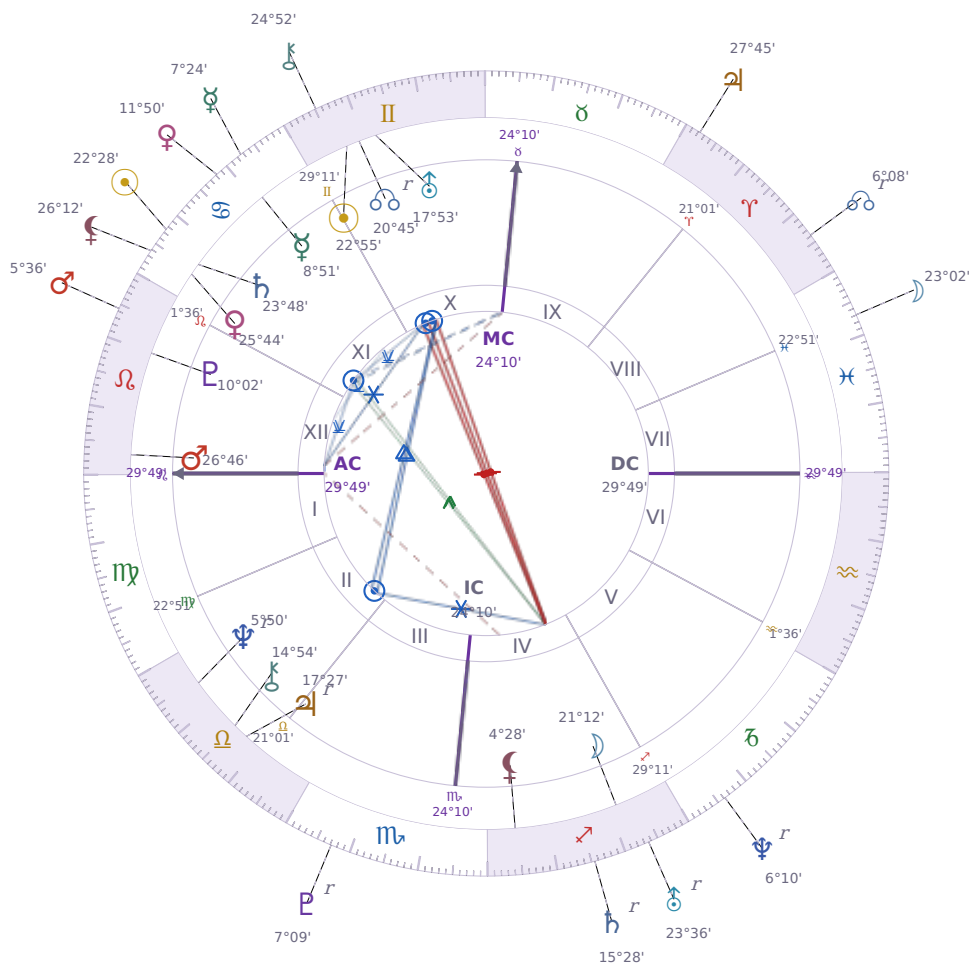

DAILY HOROSCOPE

Donald John Trump

President of the United States (2017–2021; since 2025)

♊ Gemini June 14, 1946 10:54 New York City

Wednesday, 15 July 1987

TRANSITS FOR TODAY

☉ Sun	in ♋ Cancer	22°28'51"
☾ Moon	in ♓ Pisces	23°02'20"
☿ Mercury	in ♋ Cancer	7°24'15"
♀ Venus	in ♋ Cancer	11°50'25"
♂ Mars	in ♌ Leo	5°36'53"
♃ Jupiter	in ♈ Aries	27°45'12"
♄ Saturn	in ♐ Sagittarius Rx	15°28'08"

♅ Uranus	in	♐ Sagittarius Rx	23°36'45"
♆ Neptune	in	♑ Capricorn Rx	6°10'54"
♇ Pluto	in	♏ Scorpio Rx	7°09'04"
♁ Chiron	in	♊ Gemini	24°52'41"
♁ NNode	in	♈ Aries Rx	6°08'34"
♁ Lilith	in	♋ Cancer	26°12'26"